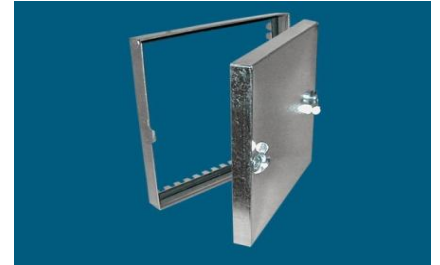

Duct Access Doors

Size	P/N
12" x 12"	MP-MAD1212
24" x 24"	MP-MAD2424
24" x 36"	MP-MAD2436
24" x 48"	MP-MAD2448
30" x 42"	MP-MAD3042
30" x 48"	MP-MAD3048

Maintenance Access Doors

Size	P/N
6" x 6"	MP-FD6
8" x 8"	MP-FD8
10" x 10"	MP-FD10
12" x 12"	MP-FD12
14" x 14"	MP-FD14
16" x 16"	MP-FD16
18" x 18"	MP-FD18
20" x 20"	MP-FD20
24" x 12"	MP-FD2412
24" x 24"	MP-FD24

Fire Dampers

- TYPE A - U.L. LISTED
- 1 ½ HOUR RATED
- HORIZONTAL AND VERTICAL USES
- OTHER SIZES AVAILABLE
- SPECIAL ORDERS ALLOW 4-5 DAYS

Size	Sleeve P/N	Angle P/N
6" x 6"	MP-FDS66	MP-FDA66
8" x 8"	MP-FDS88	MP-FDA88
10" x 10"	MP-FDS1010	MP-FDA1010
12" x 12"	MP-FDS1212	MP-FDA1212
14" x 14"	MP-FDS1414	MP-FDA1414
16" x 16"	MP-FDS1616	MP-FDA1616
18" x 18"	MP-FDS1818	MP-FDA1818
20" x 20"	MP-FDS2020	MP-FDA2020
24" x 12"	MP-FDS2412	MP-FDA2412
24" x 24"	MP-FDS2424	MP-FDA2424