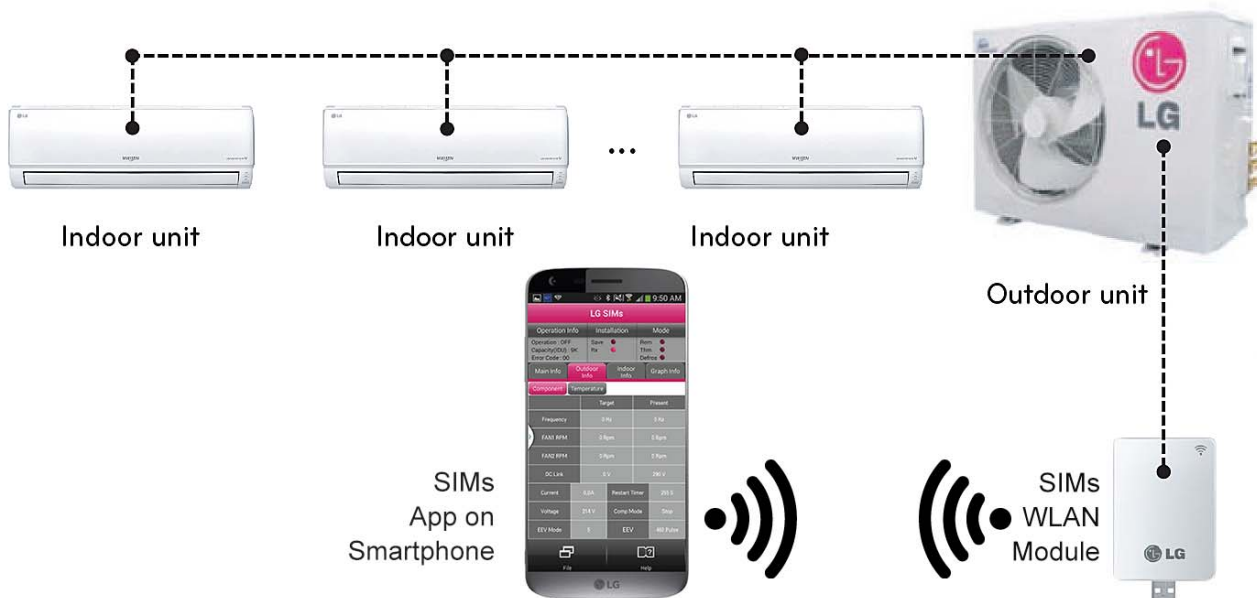

Description:

LG SIMs 2.0 is a diagnostic and troubleshooting tool for LG DFS systems. SIMs consists of a hardware Wireless Local Area Network (WLAN) module, an interface cable, and a free application (app) for iOS and Android. The user must supply a smartphone, either an Apple iPhone or an Android phone.

OS	Smartphone Supported Specifications			Wireless Communications Effective Distance
	Minimum Specification	Recommended Specification	Resolution	
iOS	iOS: 6.1	iOS: 6.1 / 7.0	960x640 1136x640	• Effective distance: 32.8 ft (open area) • Effective distance may be reduced by the communication environment
Android	Android 2.3	Android 4.4	480x800 720x1280 768x1280 768x1024 1080x1920