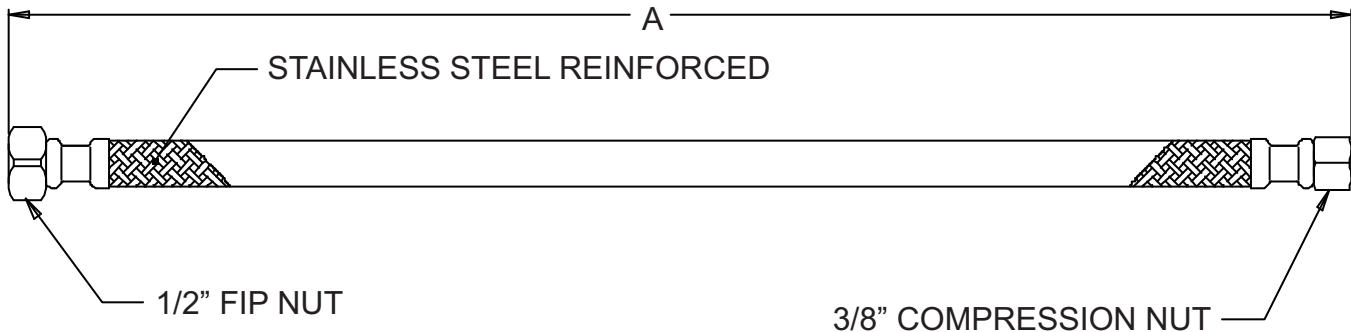

DIMENSIONS

PART #	A
PP23801	12"
PP23802	16"
PP23803	20"
PP23808	30"
PP23815	36"

SPECIFICATION SHEETS

The Keeney Manufacturing Company
 1170 Main Street · Newington, CT 06111
 Phone: (800) 243-0526 · Fax: (860) 665-0374
 www.keeneymfg.com

ALL MEASURES IN INCHES

COMPRESSION INLET STAINLESS STEEL SUPPLY LINE

PP23801	3/8" COMP X 1/2" FIP X 12"
PP23802	3/8" COMP X 1/2" FIP X 16"
PP23803	3/8" COMP X 1/2" FIP X 20"
PP23808	3/8" COMP X 1/2" FIP X 30"
PP23815	3/8" COMP X 1/2" FIP X 36"

FOR LAVATORY
 3/8" COMPRESSION x 1/2" FEMALE IRON PIPE

CROSS REFERENCE GUIDE

Keeney	PP23801	PP23802	PP23803	PP23808	PP23815
Eljer	-	-	-	-	-
Kohler	-	-	-	-	-
AM. Standard	-	-	-	-	-
Crane	-	-	-	-	-
McGuire	SSLAV12050038	SSLAV16050038	SSLAV20050038	SSLAV30050038	SSLAV36050038
Watts	381 2BSS	381 6BSS	381 0BSS	383 0BSS	383 6BSS
Dearborn	-	-	-	-	-
Zurn	Z8860-12-SS	Z8860-16-SS	Z8860-20-SS	Z8860-30-SS	Z8860-36-SS
Brasscraft	-	-	-	-	-