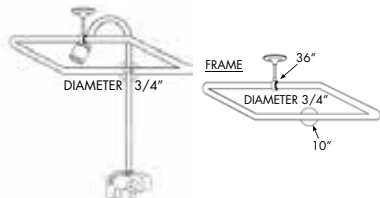

Complete Add-A-Shower

- Rectangular frame
- Aluminum shower rod
- Bathcock with diverter spout
- 3/8" mounting brackets included
- 61" riser with 10" rod and riser support

PART NO.	DESCRIPTION	CTN/MSTR
S10068	24" x 42" Frame only	1/5