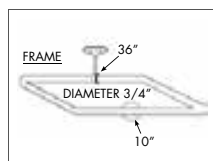

Add-A-Shower Accessories

PART NO.	DESCRIPTION	CTN/MSTR
S10075	24" x 42" rectangle shower rod	1/10
B60001	Wall bracket and rod holder with 12" rod (can be cut to fit)	1/100
B60002	Ceiling bracket and rod holder with standard size 36" rod	1/100
S10073	48" ceiling rod only	1
S10080	Replacement bathcock assembly	1/12
S10081	Diverter spout only for S10071 (base connection)	1/50
S10077	Wall bracket for S10071	1/200
S10078	Diverter spout with 65" riser	1/10
S10082	61" CP brass riser only	1/20
S10076	61" CP brass riser with shower head	1/10