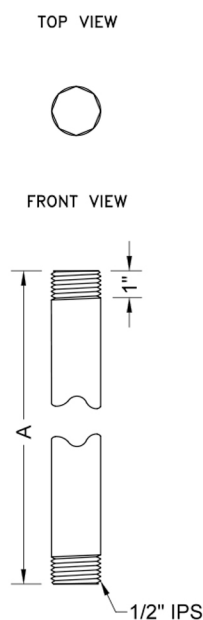

1/2" IPS x 18" Brass Vertical Drop Ceiling Nipple

Model #: 801-12.18-

FEATURES:

- Brass vertical drop ceiling shower arm
- 1/2" IPS x 18" length
- 1/2" escutcheons sold separately
- All custom lengths available. Contact JACLO for pricing & availability

SPECIFICATION DRAWING:

1/2" BRASS VERTICAL DROP CEILING NIPPLES		
PART. #	DESCRIPTION	A
801-12.4	1/2" IPS X 4"	4"
801-12.6	1/2" IPS X 6"	6"
801-12.12	1/2" IPS X 12"	12"
801-12.18	1/2" IPS X 18"	18"
801-12.24	1/2" IPS X 24"	24"
801-12.30	1/2" IPS X 30"	30"
801-12.36	1/2" IPS X 36"	36"
801-12.42	1/2" IPS X 42"	42"
801-12.48	1/2" IPS X 48"	48"
801-12.60	1/2" IPS X 60"	60"
801-12.72	1/2" IPS X 72"	72"