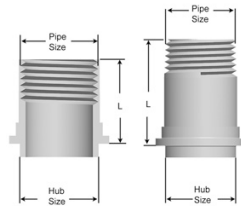

Meter Connections

10 LT Swivels

Part Number	Part Description
013322	10 LT x 3/4M galvanized swivel
013324	10 LT x 3/4M galvanized swivel with plug
013243	10 LT x 3/4M galvanized, insulated swivel

10 LT Connection Nut

Part Number	Part Description
013409	10 LT galvanized connection nut

10 LT Connection Nut Tin

Part Number	Part Description
010642	10 LT connection nut tin

10 LT Connection Nut Washer

Part Number	Part Description
015660	10 LT connection nut washer

#1 Sprague/1A Standard Swivels

Part Number	Part Description
013110	#1 Sprague/1A Standard x 1M M.I.* black swivel
013132	#1 Sprague/1A Standard x 1M black swivel with plug
013247	#1 Sprague/1A Standard x 1M black, insulated swivel
013147	#1 Sprague/1A Standard x 1M black insulated swivel with plug
013111	#1 Sprague/1A Standard x 1M galvanized swivel
013129	#1 Sprague/1A Standard x 1M galvanized swivel with plug
013223	#1 Sprague/1A Standard x 1M galvanized, insulated swivel
013145	#1 Sprague/1A Standard x 1M galvanized, insulated swivel with plug
013107	#1 Sprague/1A Standard x 3/4F galvanized swivel
013205	#1 Sprague/1A Standard x 3/4F galvanized, insulated swivel
013215	#1 Sprague/1A Standard x 3/4M galvanized, insulated swivel
013114	#1/1A Standard x 3/4M M.I.* black swivel