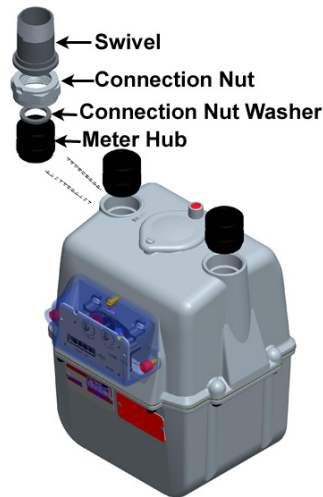

Meter Connections

10 LT Swivels

Part Number	Part Description
013322	10 LT x 3/4M galvanized swivel
013324	10 LT x 3/4M galvanized swivel with plug
013243	10 LT x 3/4M galvanized, insulated swivel

10 LT Connection Nut

Part Number	Part Description
013409	10 LT galvanized connection nut

10 LT Connection Nut Tin

Part Number	Part Description
010642	10 LT connection nut tin

10 LT Connection Nut Washer

Part Number	Part Description
015660	10 LT connection nut washer

#1 Sprague/1A Standard Swivels

Part Number	Part Description
013110	#1 Sprague/1A Standard x 1M M.I.* black swivel
013132	#1 Sprague/1A Standard x 1M black swivel with plug
013247	#1 Sprague/1A Standard x 1M black, insulated swivel
013147	#1 Sprague/1A Standard x 1M black insulated swivel with plug
013111	#1 Sprague/1A Standard x 1M galvanized swivel
013129	#1 Sprague/1A Standard x 1M galvanized swivel with plug
013223	#1 Sprague/1A Standard x 1M galvanized, insulated swivel
013145	#1 Sprague/1A Standard x 1M galvanized, insulated swivel with plug
013107	#1 Sprague/1A Standard x 3/4F galvanized swivel
013205	#1 Sprague/1A Standard x 3/4F galvanized, insulated swivel
013215	#1 Sprague/1A Standard x 3/4M galvanized, insulated swivel
013114	#1/1A Standard x 3/4M M.I.* black swivel

*malleable iron

#1 Sprague/1A Standard Connection Nut

Part Number	Part Description
010692	#1 Sprague/1A Standard black connection nut
013403	#1 Sprague/1A Standard galvanized connection nut

#1 Sprague/1A Standard Connection Nut Washer