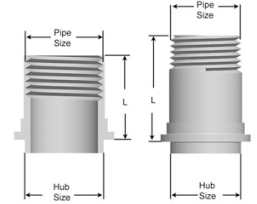

(same as 1A swivels)

Part Number	Part Description
013110	#1 Sprague/1A Standard x 1M M.I.* black swivel
013132	#1 Sprague/1A Standard x 1M black swivel with plug
013247	#1 Sprague/1A Standard x 1M black, insulated swivel
013147	#1 Sprague/1A Standard x 1M black insulated swivel with plug
013111	#1 Sprague/1A Standard x 1M galvanized swivel
013129	#1 Sprague/1A Standard x 1M galvanized swivel with plug
013223	#1 Sprague/1A Standard x 1M galvanized, insulated swivel
013145	#1 Sprague/1A Standard x 1M galvanized, insulated swivel with plug
013107	#1 Sprague/1A Standard x 3/4F galvanized swivel
013205	#1 Sprague/1A Standard x 3/4F galvanized, insulated swivel
013215	#1 Sprague/1A Standard x 3/4M galvanized, insulated swivel

1-1/4" (1" Pittsburgh) Connection Nut

Part Number	Part Description
013412	1-1/4" black connection nut
013414	1-1/4" galvanized connection nut
013402	1-1/4" plated connection nut

1-1/4" (1" Pittsburgh) Connection Nut Washer

(same as 1A connection nut washer)

Part Number	Part Description
015650	1-1/4" connection nut washer

20 LT Swivels

Part Number	Part Description
063095	20 LT x 1M black swivel
063092	20 LT x 1M black, insulated swivel
063096	20 LT x 1M galvanized swivel
063094	20 LT x 1M galvanized, insulated swivel
063091	20 LT x 1M galvanized swivel with plug
013216	20 LT x 3/4M galvanized swivel
013217	20 LT x 3/4M galvanized, insulated swivel
013241	20 LT x 3/4F galvanized swivel
013240	20 LT x 3/4F galvanized, insulated swivel
063095	20 LT x 1M black swivel