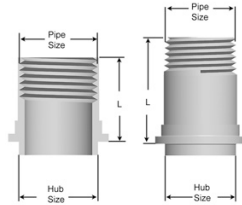

#1 Sprague/1A Standard Swivels

Part Number	Part Description
013110	#1 Sprague/1A Standard x 1M M.I.* black swivel
013132	#1 Sprague/1A Standard x 1M black swivel with plug
013247	#1 Sprague/1A Standard x 1M black, insulated swivel
013147	#1 Sprague/1A Standard x 1M black insulated swivel with plug
013111	#1 Sprague/1A Standard x 1M galvanized swivel
013129	#1 Sprague/1A Standard x 1M galvanized swivel with plug
013223	#1 Sprague/1A Standard x 1M galvanized, insulated swivel
013145	#1 Sprague/1A Standard x 1M galvanized, insulated swivel with plug
013107	#1 Sprague/1A Standard x 3/4F galvanized swivel
013205	#1 Sprague/1A Standard x 3/4F galvanized, insulated swivel
013215	#1 Sprague/1A Standard x 3/4M galvanized, insulated swivel
013114	#1/1A Standard x 3/4M M.I.* black swivel

*malleable iron

#1 Sprague/1A Standard Connection Nut

Part Number	Part Description
010692	#1 Sprague/1A Standard black connection nut
013403	#1 Sprague/1A Standard galvanized connection nut

#1 Sprague/1A Standard Connection Nut Washer

Part Number	Part Description
015650	#1 Sprague/1A Standard connection nut washer

#1 Sprague/1A Standard Connection Blind Washer

Part Number	Part Description
015648	#1 Sprague/1A Standard blind washer

1-1/4" (1" Pittsburgh) Swivels

(same as 1A swivels)

Part Number	Part Description
013110	#1 Sprague/1A Standard x 1M M.I.* black swivel
013132	#1 Sprague/1A Standard x 1M black swivel with plug
013247	#1 Sprague/1A Standard x 1M black, insulated swivel
013147	#1 Sprague/1A Standard x 1M black insulated swivel with plug
013111	#1 Sprague/1A Standard x 1M galvanized swivel
013129	#1 Sprague/1A Standard x 1M galvanized swivel with plug
013223	#1 Sprague/1A Standard x 1M galvanized, insulated swivel
013145	#1 Sprague/1A Standard x 1M galvanized, insulated swivel with plug
013107	#1 Sprague/1A Standard x 3/4F galvanized swivel
013205	#1 Sprague/1A Standard x 3/4F galvanized, insulated swivel
013215	#1 Sprague/1A Standard x 3/4M galvanized, insulated swivel