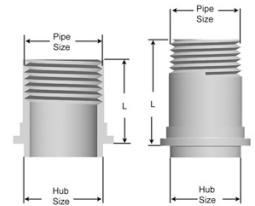

Meter Connections

10 LT Swivels

Part Number	Part Description
013322	10 LT x 3/4M galvanized swivel
013324	10 LT x 3/4M galvanized swivel with plug
013243	10 LT x 3/4M galvanized, insulated swivel

10 LT Connection Nut

Part Number	Part Description
013409	10 LT galvanized connection nut

10 LT Connection Nut Tin

Part Number	Part Description
010642	10 LT connection nut tin

10 LT Connection Nut Washer

Part Number	Part Description
015660	10 LT connection nut washer

#1 Sprague/1A Standard Swivels

Part Number	Part Description
013110	#1 Sprague/1A Standard x 1M M.I.* black swivel
013132	#1 Sprague/1A Standard x 1M black swivel with plug
013247	#1 Sprague/1A Standard x 1M black, insulated swivel
013147	#1 Sprague/1A Standard x 1M black insulated swivel with plug
013111	#1 Sprague/1A Standard x 1M galvanized swivel
013129	#1 Sprague/1A Standard x 1M galvanized swivel with plug
013223	#1 Sprague/1A Standard x 1M galvanized, insulated swivel
013145	#1 Sprague/1A Standard x 1M galvanized, insulated swivel with plug
013107	#1 Sprague/1A Standard x 3/4F galvanized swivel
013205	#1 Sprague/1A Standard x 3/4F galvanized, insulated swivel
013215	#1 Sprague/1A Standard x 3/4M galvanized, insulated swivel
013114	#1/1A Standard x 3/4M M.I.* black swivel

*malleable iron

#1 Sprague/1A Standard Connection Nut

Part Number	Part Description
010692	#1 Sprague/1A Standard black connection nut
013403	#1 Sprague/1A Standard galvanized connection nut

#1 Sprague/1A Standard Connection Nut Washer