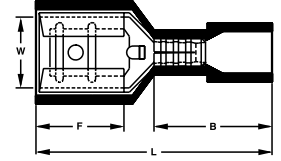

WIRE TERMINATION

WWW.IDEALIND.COM • 1-800-435-0705 CUSTOMER ASSISTANCE

Nylon Fully Insulated Female Disconnect Dimensions

Wire Range (AWG)	Wire Range (mm ²)	Tab Size (in.)	Tab Size (mm)	Max. Wire Ins. Dia. (in.)	Max Wire Ins. Dia. (mm)	Dimensions (in.)				Dimensions (mm)				Cat. No
						L	B	W	F	L	B	W	L	
22-18	0.5 - 1.0	.250 x .032	6.35 x 0.8	.150	3.8	.866	.433	.260	.287	22.0	11.0	6.6	7.3	83-9771
16-14	1.5 - 2.5	.250 x .032	6.35 x 0.8	.185	4.7	.866	.433	.260	.287	22.0	11.0	6.6	7.3	83-9781 84-9781
12-10	4.0 - 6.0	.250 x .032	6.35 x 0.8	.244	6.2	.945	.512	.260	.287	24.0	13.0	6.6	7.3	83-9791 84-9791