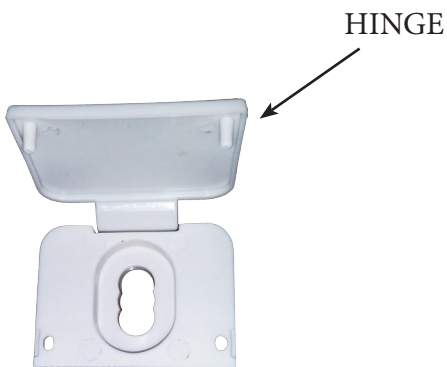

### Elongated Front Wood Toilet Seat

- Closed Front Seat w/ Lid
- Individually boxed
- White Finish
- Enameled Wood Composition
- Hardware included

ITEM #	DESCRIPTION	MASTER CARTON QTY
WFE2H	ELONGATED	6