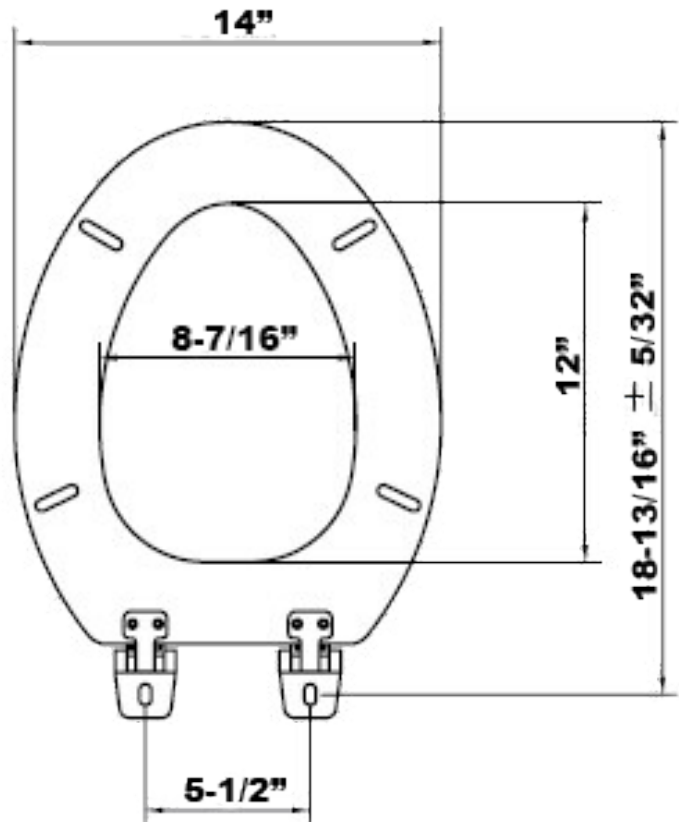

### Elongated Front Wood Toilet Seat

- Closed Front Seat w/ Lid
- Individually boxed
- White Finish
- Enameled Wood Composition
- Hardware included

ITEM #	DESCRIPTION	MASTER CARTON QTY
WFE2H	ELONGATED	6