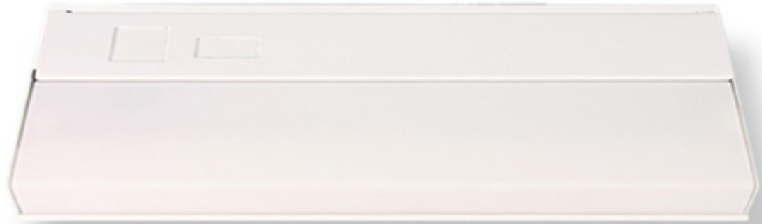

Model #: LED-UC33-WH(15W/3000K)

Fixture Series: Under Cabinet Lighting

Description: LED Under Cabinets

Product Finish: White

Height: 1"

Width: 3.5"

Length: 33"

Lamp Type: LED

Lamp Max Wattage: 15W

Color: 3000K

Dimensions shown in inches

INSTALLATION REQUIREMENTS:

Fixture attaches to electrical junction box securely anchored in wall or ceiling. *All mounting hardware included.*