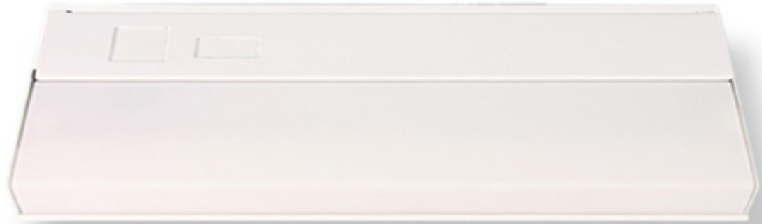

Model #: LED-UC24-WH(11W/3000K)

Fixture Series: Under Cabinet Lighting

Description: LED Under Cabinets

Product Finish: White

Height: 1"

Width: 3.5"

Length: 24"

Lamp Type: LED

Lamp Max Wattage: 11W

Color: 3000K

Dimensions shown in inches

INSTALLATION REQUIREMENTS:

Fixture attaches to electrical junction box securely anchored in wall or ceiling. *All mounting hardware included.*