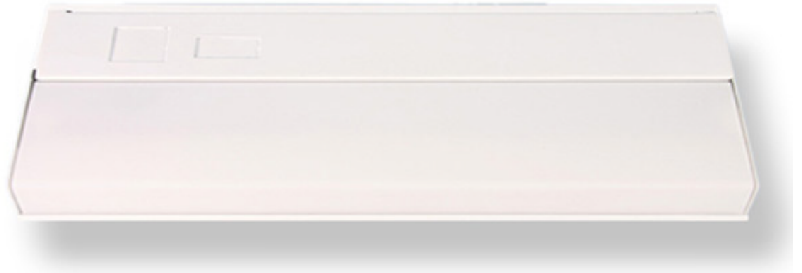

Model #: LED-UC18-WH(10W/3000K)

Fixture Series: Under Cabinet Lighting

Description: LED Under Cabinets

Product Finish: White

Height: 1"

Width: 3.5"

Length: 18"

Lamp Type: LED

Lamp Max Wattage: 10W

Color: 3000K

Dimensions shown in inches

INSTALLATION REQUIREMENTS:

Fixture attaches to electrical junction box securely anchored in wall or ceiling. *All mounting hardware included.*