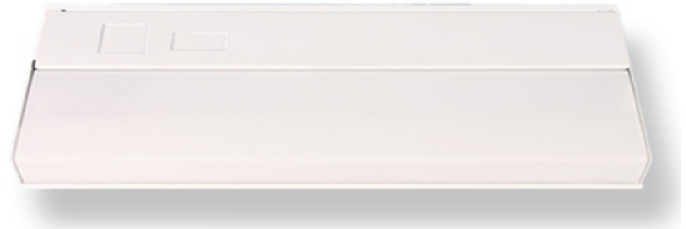

Model #: LED-UC12-WH(8W/3000K)
Fixture Series: Under Cabinet Lighting
Description: LED Under Cabinets
Product Finish: White
Height: 1"
Width: 3.5"
Length: 12-1/4"
Lamp Type: LED
Lamp Max Wattage: 8W
Color: 3000K

Dimensions shown in inches

INSTALLATION REQUIREMENTS:

Fixture attaches to electrical junction box securely anchored in wall or ceiling. *All mounting hardware included.*

ELECTRICAL REQUIREMENTS:

Fixture requires a grounded electrical supply line of 120 volts AC.