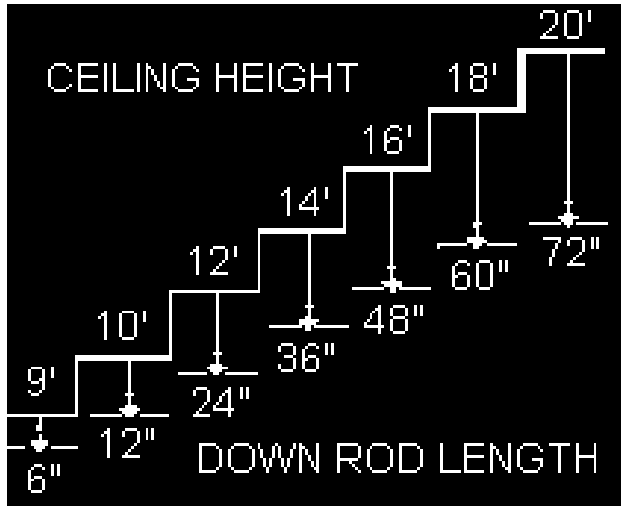

Model #: Downrods
Fixture Series: Ceiling Fans
Finish: Nickel, Rubbed Bronze, and White
Dimensions: ½" Non Threaded

Dimensions shown in inches

INSTALLATION REQUIREMENTS:

Fixture attaches to electrical junction box securely anchored in wall or ceiling. *All mounting hardware included.*