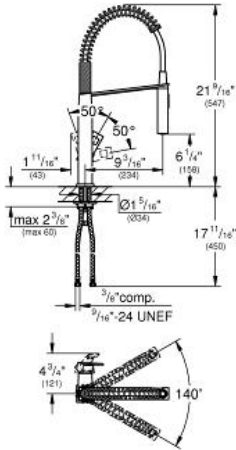

EUROCUBE Single-Handle Kitchen Faucet

MODEL # 31401000

GROHE America, Inc | 200 North Gary Avenue, Suite G, Roselle, IL 60172
Phone: +1 (800) 444-7643 | Fax: +1 (800) 225-2778 | us-customerservice@grohe.com

Pure Freude an Wasser

GROHE

Product Description: Single-Handle Kitchen Faucet

Standard Specification:

- Single hole installation
- **GROHE StarLight** finish
- **GROHE SilkMove** 28 mm ceramic cartridge
- Locking Push Button Control - to switch from regular flow to spray
- Adjustable flow rate limiter
- Swivel spout
- Swivel area 140°
- 360° maneuverable spring arm
- Protected against backflow
- Stainless steel flex lines
- Under cupboard installation
- Quick installation system