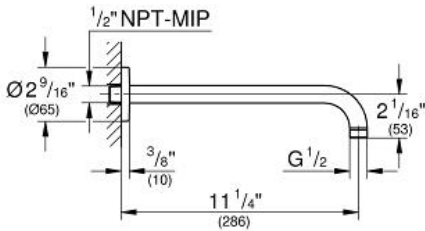

RAINSHOWER
Shower Arm 11 1/4" NPT
MODEL # 28577000

Pure Freude an Wasser

GROHE America, Inc | 200 North Gary Avenue, Suite G, Roselle, IL 60172
Phone: +1 (800) 444-7643 | Fax: +1 (800) 225-2778 | us-customerservice@grohe.com

Product Description:
Shower Arm 11 1/4" NPT

Standard Specification:

- 1/2" NPT Male Threads
- Can be used with all Rainshower shower heads except Rainshower Jumbo
- **GROHE StarLight** chrome finish

Applicable Codes & Standards: