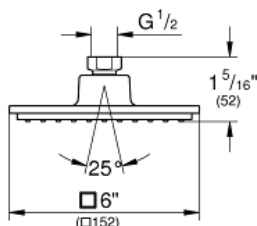

Product Description: Head Shower 1 Spray

Standard Specification:

- Rain spray pattern (1 spray-rain)
- 6" x 6"
- Ball-joint
- Rotation angle $\pm 12^\circ$
- 1/2" Connection thread
- 2.5 gpm (9.5 l/min) flow limiter
- **GROHE DreamSpray** perfect spray pattern
- **GROHE StarLight** chrome finish
- **SpeedClean**[®] anti-lime system
- Inner WaterGuide for a longer life
- Suitable for instantaneous heater
- Min. recommended pressure: 15 psi