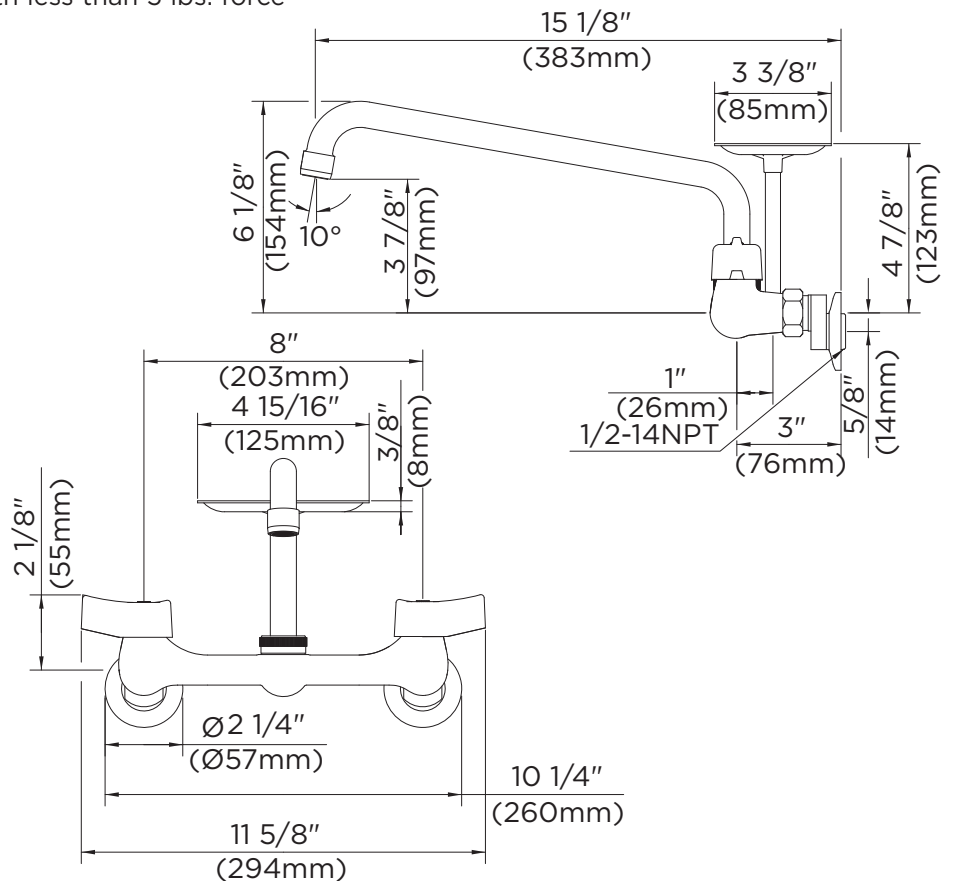

GERBER

42-630 Series Gerber Classics Wall Mount Two Handle Kitchen Faucet

Features:

- Cast brass body
- 8" or 12" swing spout
- Spout interchangeable with other Gerber spouts
- Threaded escutcheons
- Soap dish (optional)
- Compression stems with renewable brass seats
- 8" centers for mounting 3 1" for adjustment
- ADA compliant handles operate with less than 5 lbs. force

Standards & Certifications:

- ASME A112.18.1M
- ICC/ANSI A117.1
- IAPMO/cUPC
- MASS code

Catalog Numbers:

- **42-630** 12" Spout, Less Soap Dish
- **42-631** 12" Spout, With Soap Dish
- **42-690** 8" Spout, Less Soap Dish
- **42-691** 8" Spout, With Soap Dish

Prefixes Available:

None

Suffixes Available:

None

Job Name	
Date	
Model Specified	
Quantity	
Customer	
Contractor	
Architect/engineer	

Gerber Toll Free Technical Support: 888-648-6466
www.gerberonline.com