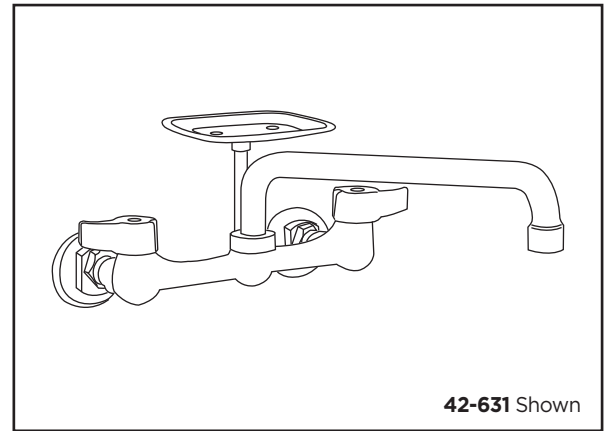

GERBER

42-630 Series Gerber Classics Wall Mount Two Handle Kitchen Faucet

Features:

- Cast brass body
- 8" or 12" swing spout
- Spout interchangeable with other Gerber spouts
- Threaded escutcheons
- Soap dish (optional)
- Compression stems with renewable brass seats
- 8" centers for mounting 3 1" for adjustment
- ADA compliant handles operate with less than 5 lbs. force

Standards & Certifications:

- ASME A112.18.1M
- ICC/ANSI A117.1
- IAPMO/cUPC
- MASS code

Catalog Numbers:

- **42-630** 12" Spout, Less Soap Dish
- **42-631** 12" Spout, With Soap Dish
- **42-690** 8" Spout, Less Soap Dish
- **42-691** 8" Spout, With Soap Dish

Prefixes Available:

None

Suffixes Available:

None

Job Name	
Date	
Model Specified	
Quantity	
Customer	
Contractor	
Architect/engineer	

Gerber Toll Free Technical Support: 888-648-6466
www.gerberonline.com