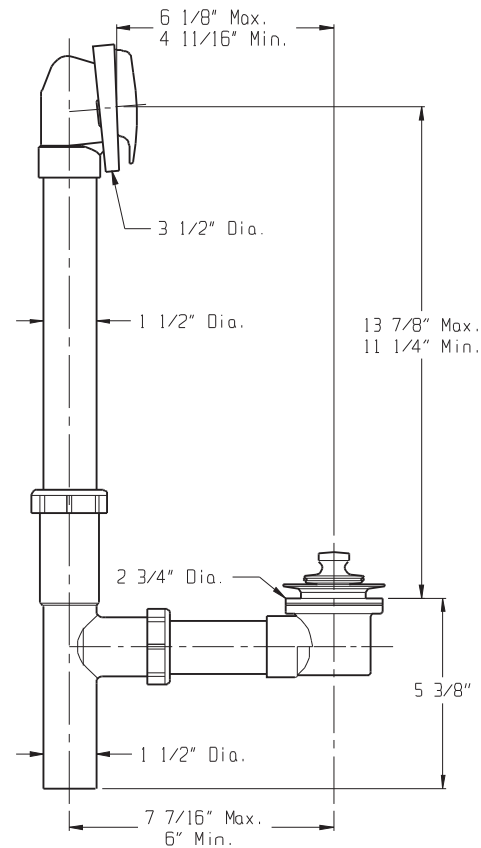

Features:

- Fits most tubs 14" to 16" high
- 1-1/2" plastic tubing in PVC
- Patented adjustable self-retaining rubber head gasket
- Cast brass shoe plug
- Partially assembled in carton
- Compartmentalized packaging
- Available in Chrome only

Standards & Certifications:

- IAPMO/cUPC

Catalog Numbers:

- 41-550** PVC (Chrome)
- 41-550-76** PVC (Chrome), with Retaining Ring
- 41-550-88** PVC (Chrome), with "Clean Out Here"

Prefixes Available:

None

Suffixes Available:

- 76** Retaining Ring (Compliance w/Chicago Code In Special Finishes)
- 88** "Clean-out Here" on Face Plate w/Retaining Ring (Chicago Code Chrome Only)

Job Name	
Date	
Model Specified	
Quantity	
Customer	
Contractor	
Architect/engineer	