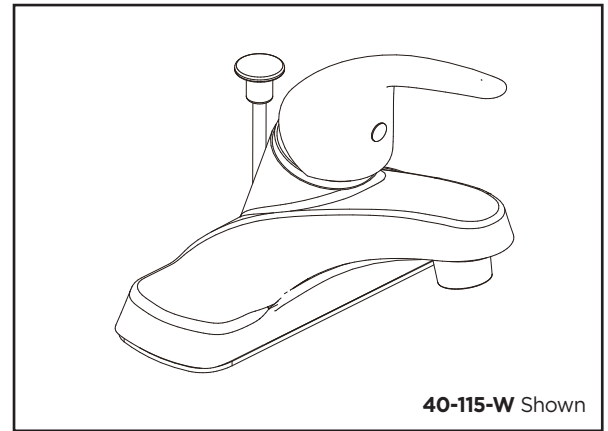

GERBER

40-115- W Series Maxwell® SE

Single Handle Lavatory Faucet

Features:

- 3 hole installation
- Washerless cartridges G0097497
- Includes pop-up drain GA605007 with color-matching cap and rough brass tailpiece
- 4" center to center installation range
- Chrome or brushed nickel finish
- 1.2 gpm (4.5 L/min) maximum aerator GA50096355N @ 60 psi
- Lead free waterway per NSF/ANSI 372
- Fully ADA compliant
- Limited lifetime warranty
- Meets CEC requirements

Standards & Certifications:

- ASME A112.18.1M
- NSF/ANSI 372
- IAPMO/cUPC
- ICC/ANSI A117.1
- MASS Code
- EPA/WaterSense

Catalog Numbers:

1. **40-115 -W** Metal Pop-up, Chrome
   40-115-W -BN Metal Pop-up, Brushed Nickel

Prefixes Available:

None

Suffixes Available:

1. W: Washerless
   BN: Brushed Nickel

Job Name	
Date	
Model Specified	
Quantity	
Customer	
Contractor	
Architect/engineer	

Gerber Toll Free Technical Support: 888-648-6466
www.gerberonline.com