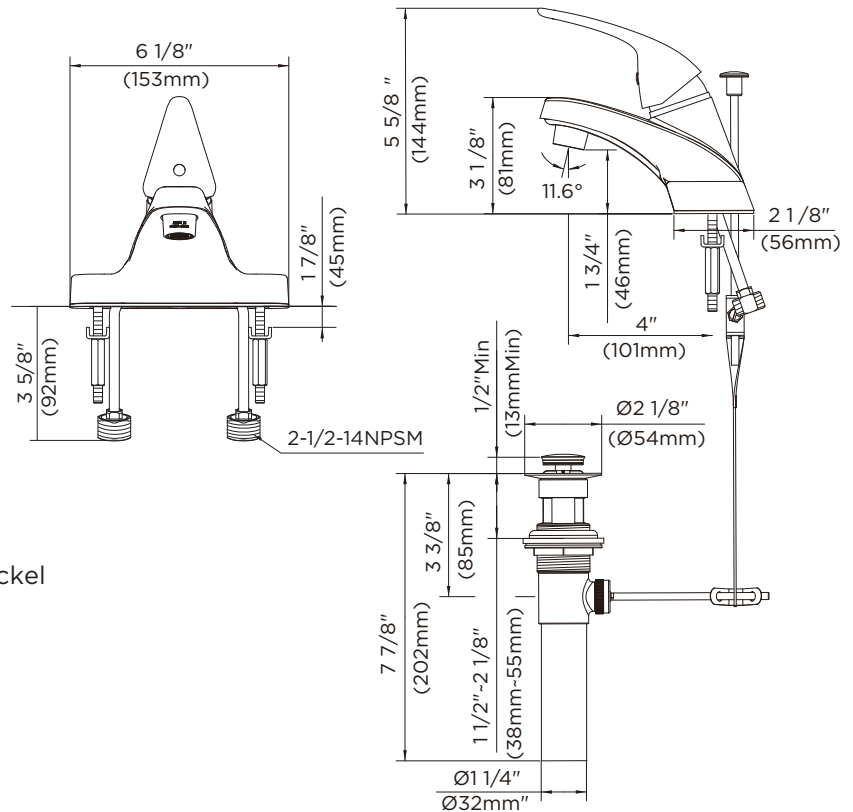

GERBER

40-115- W Series Maxwell® SE

Single Handle Lavatory Faucet

Features:

- 3 hole installation
- Washerless cartridges G0097497
- Includes pop-up drain GA605007 with color-matching cap and rough brass tailpiece
- 4" center to center installation range
- Chrome or brushed nickel finish
- 1.2 gpm (4.5 L/min) maximum aerator GA50096355N @ 60 psi
- Lead free waterway per NSF/ANSI 372
- Fully ADA compliant
- Limited lifetime warranty
- Meets CEC requirements

Standards & Certifications:

- ASME A112.18.1M
- NSF/ANSI 372
- IAPMO/cUPC
- ICC/ANSI A117.1
- MASS Code
- EPA/WaterSense

Catalog Numbers:

- 40-115 -W** Metal Pop-up, Chrome
40-115-W -BN Metal Pop-up, Brushed Nickel

Prefixes Available:

None

Suffixes Available:

- W: Washerless
 BN: Brushed Nickel

Job Name	
Date	
Model Specified	
Quantity	
Customer	
Contractor	
Architect/engineer	

Gerber Toll Free Technical Support: 888-648-6466
 www.gerberonline.com