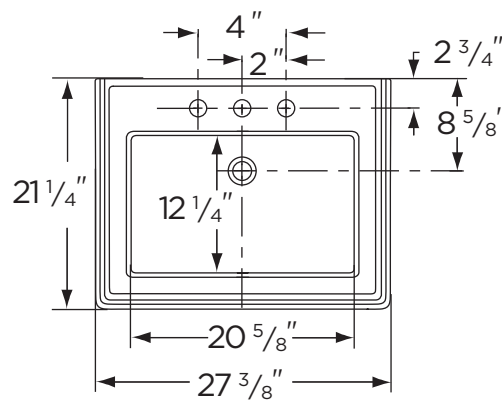

- 27 3/8" x 21 1/4" Pedestal Lavatory
- 4" Centers: 22-585
(Lavatory 12-585, Pedestal 29-847)
- 8" Centers: 22-589
(Lavatory 12-589, Pedestal 29-847)
- 20 5/8" x 12 1/4" Bowl
- Generous Washbasin With Large Deck Space
- Available in White and Biscuit

Dimensions:

Height 35"
 Width 27 3/8"
 Depth 21 1/4"
 Shipping Weight 81 lbs

Specifications: Lavatory—#12-585 Shown

Pedestal—#29-847

Job Name	
Date	
Model Specified	
Quantity	
Customer	
Contractor	
Architect/engineer	

www.gerberonline.com

LOGAN SQUARE™

22-585 / 22-589

Lavatory & Pedestal Unit

(Lavatory 12-585 Shown with Pedestal 29-847)

NOTES:

All dimensions are in inches.
Illustrations may not be drawn to scale.

PLUMBERS NOTE: