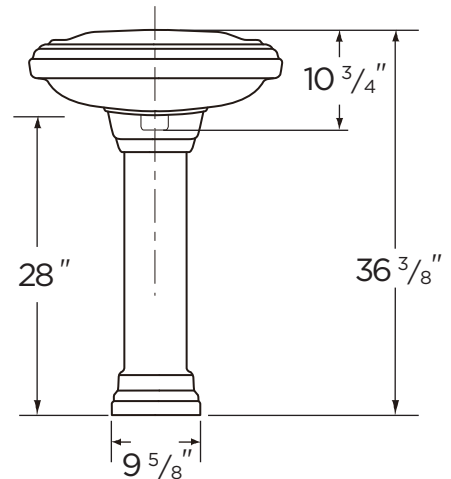

### Features:

- 25 1/2" x 21" Pedestal Lavatory
- 4" Centers (22-575)
- 8" Centers (22-579)
- 1 1/2" backsplash
- Concealed front overflow
- White, Bone and Biscuit

### Dimensions:

Height ..... 35"  
 Width ..... 25 1/2"  
 Depth ..... 21"  
 Shipping Weight ..... 75 lbs

Specifications: Lavatory—#12-575 Shown

Pedestal—#29-843

Job Name	
Date	
Model Specified	
Quantity	
Customer	
Contractor	
Architect/engineer	

www.gerberonline.com

ALLERTON™

22-575 / 22-579  
 Lavatory & Pedestal Unit  
 (Lavatory 12-575 Shown with Pedestal 29-843)

**NOTES:**  
 All dimensions are in inches.  
 Illustrations may not be drawn to scale.