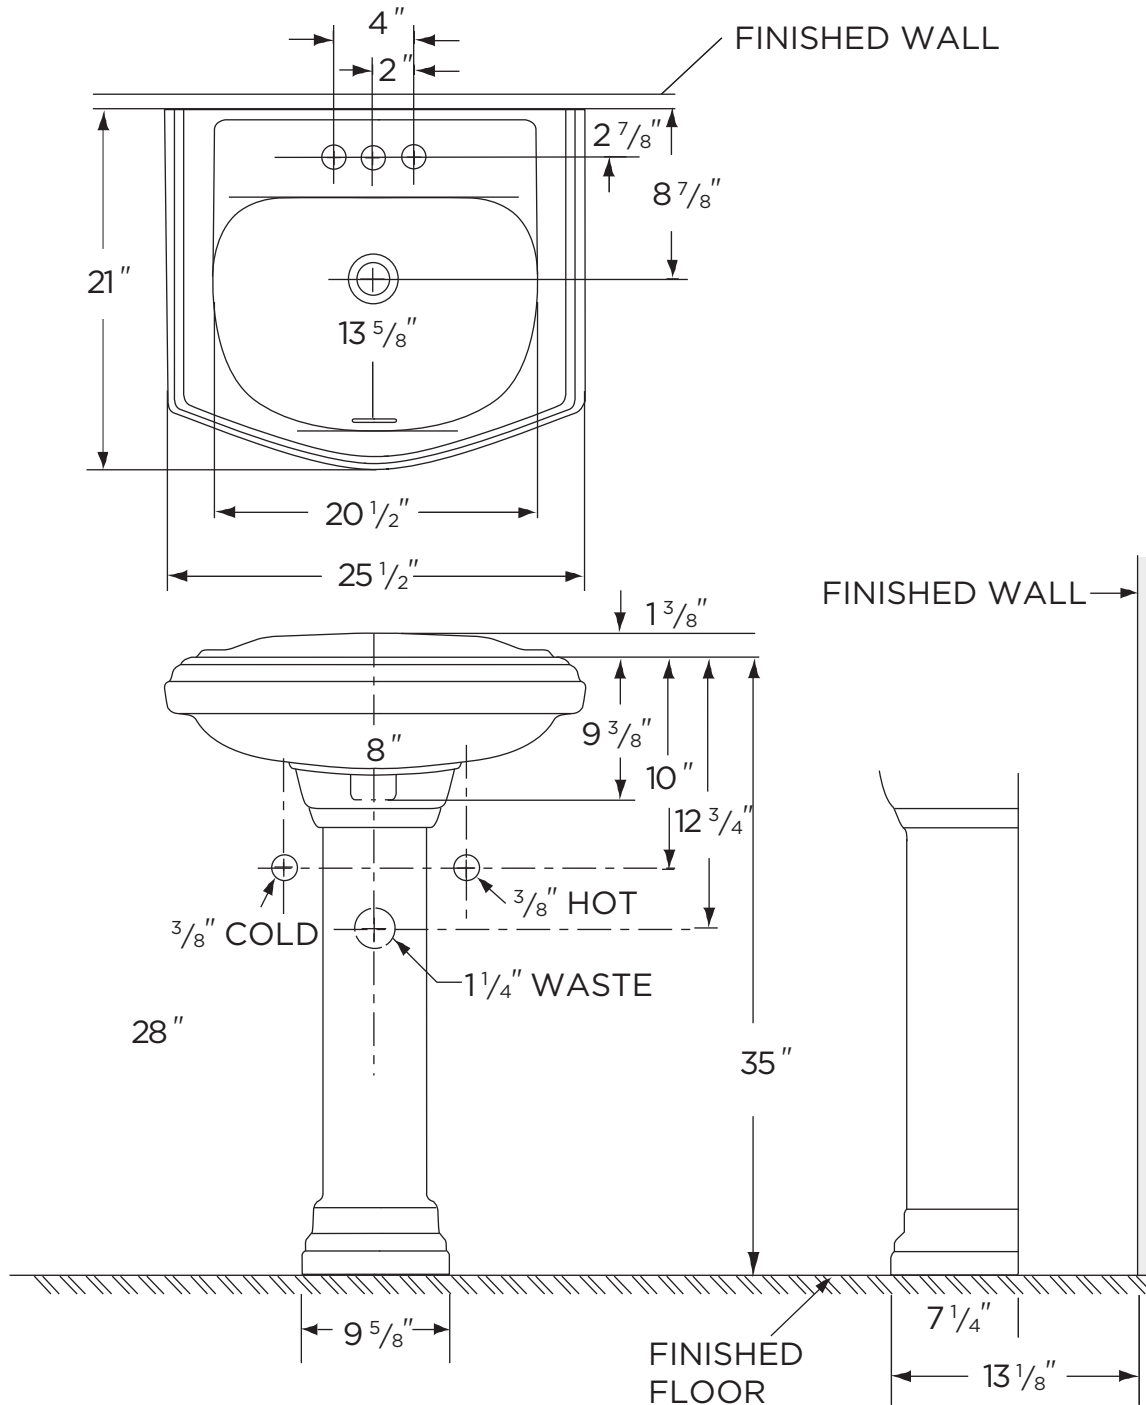

### Features:

- 25 1/2" x 21" Pedestal Lavatory
- 4" Centers (22-575)
- 8" Centers (22-579)
- 1 1/2" backsplash
- Concealed front overflow
- White, Bone and Biscuit

### Dimensions:

Height ..... 35"  
 Width ..... 25 1/2"  
 Depth ..... 21"  
 Shipping Weight ..... 75 lbs

Specifications: Lavatory—#12-575 Shown

Pedestal—#29-843

Job Name	
Date	
Model Specified	
Quantity	
Customer	
Contractor	
Architect/engineer	

www.gerberonline.com

ALLERTON™

22-575 / 22-579  
 Lavatory & Pedestal Unit  
 (Lavatory 12-575 Shown with Pedestal 29-843)

**NOTES:**  
 All dimensions are in inches.  
 Illustrations may not be drawn to scale.

**PLUMBERS NOTE:**  
 Provide suitable reinforcement for all wall supports.

**IMPORTANT:**  
 Dimensions of fixtures are nominal and may vary within the range of tolerances established by ASME Standard A 112.19.2.