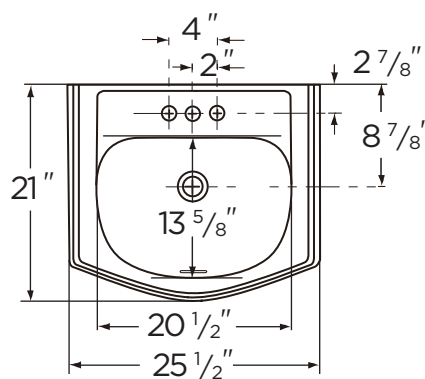

### Features:

- 25 1/2" x 21" Pedestal Lavatory
- 4" Centers (22-575)
- 8" Centers (22-579)
- 1 1/2" backsplash
- Concealed front overflow
- White, Bone and Biscuit

### Dimensions:

Height ..... 35"  
 Width ..... 25 1/2"  
 Depth ..... 21"  
 Shipping Weight ..... 75 lbs

Specifications: Lavatory—#12-575 Shown

Pedestal—#29-843

Job Name	
Date	
Model Specified	
Quantity	
Customer	
Contractor	
Architect/engineer	

www.gerberonline.com

ALLERTON™

22-575 / 22-579  
 Lavatory & Pedestal Unit  
 (Lavatory 12-575 Shown with Pedestal 29-843)

**NOTES:**  
 All dimensions are in inches.  
 Illustrations may not be drawn to scale.