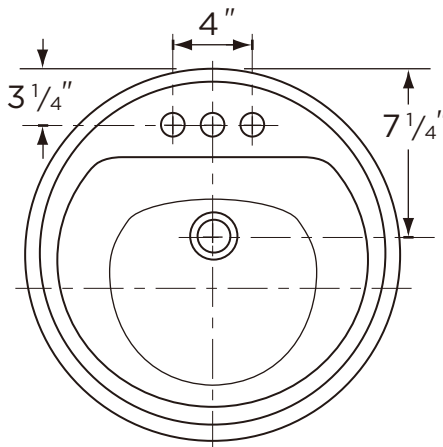

Round Self-Rimming Lavatory

Features:

- 19 1/4" Round Lavatory
- 1 Hole (12-881/12-881-CH)
- 4" Centers (12-884/12-884-CH)
- 8" Centers (12-888/12-888-CH)
- Concealed Front Overflow
- White, Bone, Biscuit
- ADA Compliant

Dimensions:

Height 8 1/2"
 Width 19 1/4"
 Depth 19 1/4"
 Shipping Weight 18 lbs

Catalog# 12-884 Shown

Catalog Numbers:

- **12-881/12-884/12-888**
Gerber heavyweight ctn. (20/skid)
- **12-881-CH/12-884-CH/12-888-CH**
Trapezoid ctn. (24/skid)

www.gerberonline.com

Job Name	
Date	
Model Specified	
Quantity	
Customer	
Contractor	
Architect/engineer	

MAXWELL® LAVATORY

12-884
Round Self-Rimming

NOTES:
All dimensions are in inches.
Illustrations may not be drawn to scale.