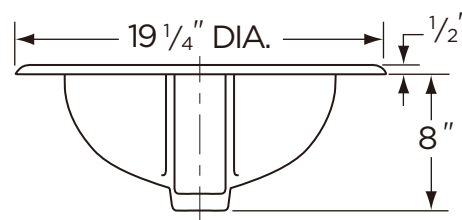

Round Self-Rimming Lavatory

Features:

- 19 1/4" Round Lavatory
- 1 Hole (12-881/12-881-CH)
- 4" Centers (12-884/12-884-CH)
- 8" Centers (12-888/12-888-CH)
- Concealed Front Overflow
- White, Bone, Biscuit
- ADA Compliant

Dimensions:

Height 8 1/2"
 Width 19 1/4"
 Depth 19 1/4"
 Shipping Weight 18 lbs

Catalog# 12-884 Shown

Catalog Numbers:

- **12-881/12-884/12-888**
Gerber heavyweight ctn. (20/skid)
- **12-881-CH/12-884-CH/12-888-CH**
Trapezoid ctn. (24/skid)

www.gerberonline.com

Job Name	
Date	
Model Specified	
Quantity	
Customer	
Contractor	
Architect/engineer	

MAXWELL® LAVATORY

12-884
Round Self-Rimming

NOTES:
All dimensions are in inches.
Illustrations may not be drawn to scale.