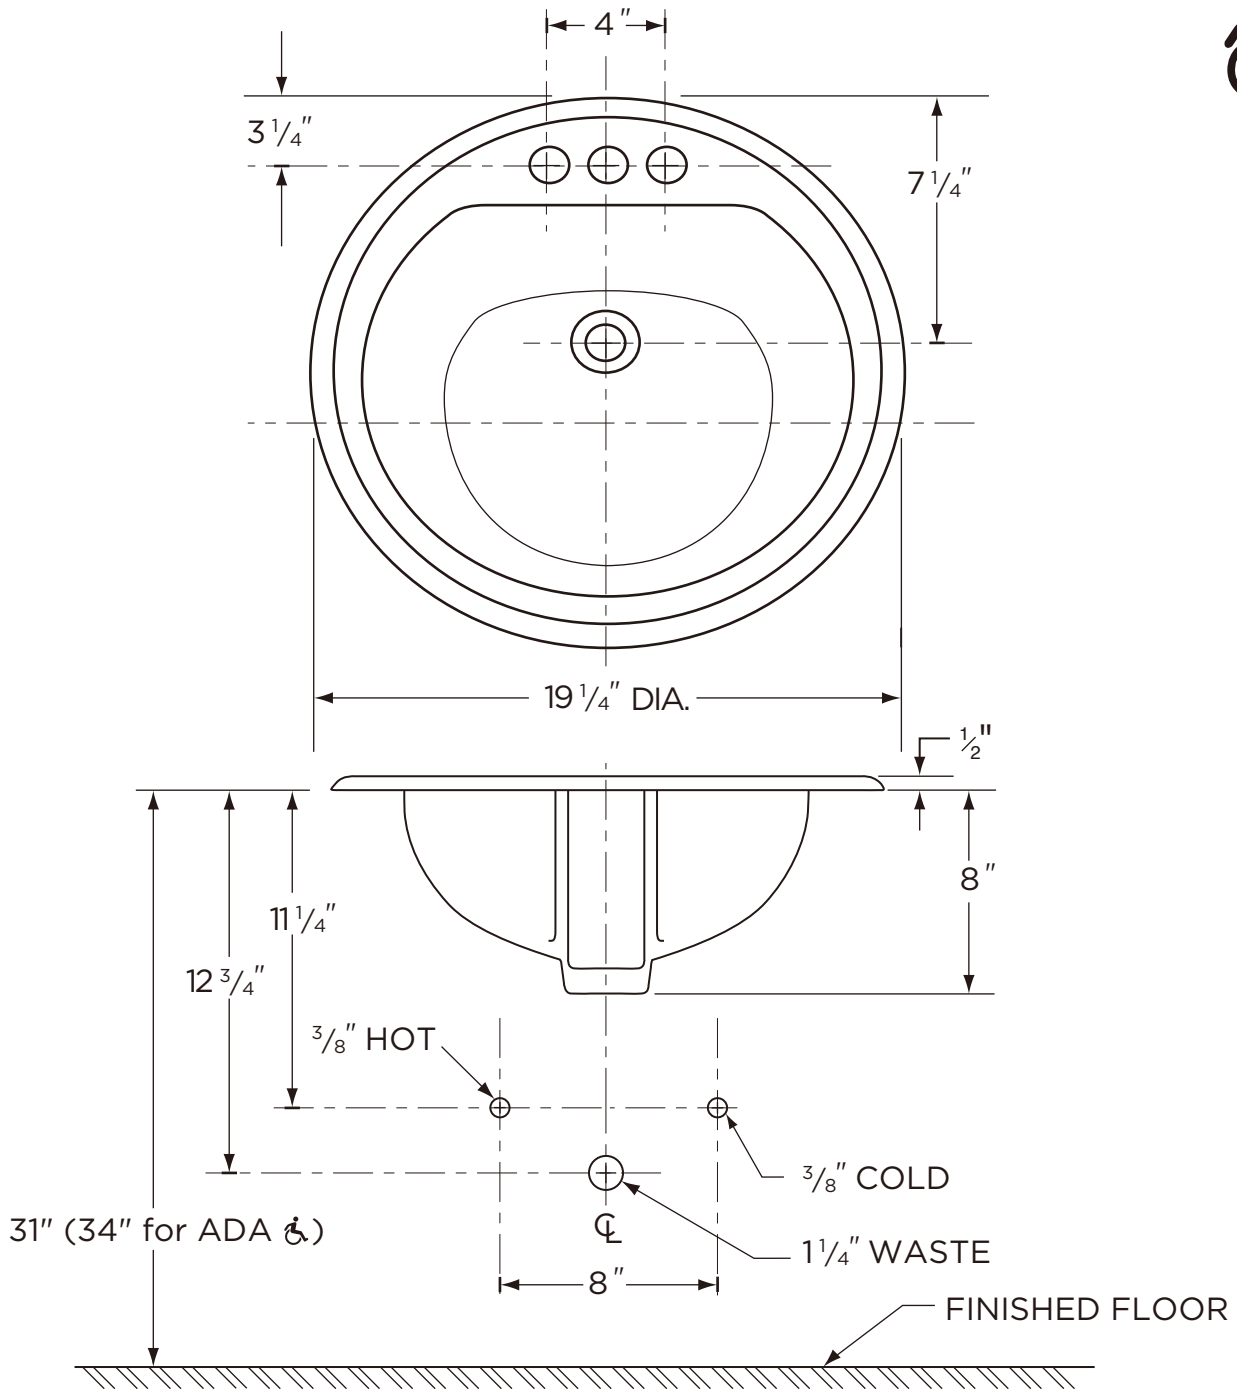

Round Self-Rimming Lavatory

Features:

- 19 1/4" Round Lavatory
- 1 Hole (12-881/12-881-CH)
- 4" Centers (12-884/12-884-CH)
- 8" Centers (12-888/12-888-CH)
- Concealed Front Overflow
- White, Bone, Biscuit
- ADA Compliant

Dimensions:

Height 8 1/2"
 Width 19 1/4"
 Depth 19 1/4"
 Shipping Weight 18 lbs

Catalog# 12-884 Shown

Catalog Numbers:

- **12-881/12-884/12-888**
Gerber heavyweight ctn. (20/skid)
- **12-881-CH/12-884-CH/12-888-CH**
Trapezoid ctn. (24/skid)

www.gerberonline.com

Job Name	
Date	
Model Specified	
Quantity	
Customer	
Contractor	
Architect/engineer	

MAXWELL® LAVATORY

12-884
Round Self-Rimming

NOTES:
All dimensions are in inches.
Illustrations may not be drawn to scale.

IMPORTANT:
Dimensions of fixtures are nominal and may vary within the range of tolerances established by ASME Standard A 112.19.2.