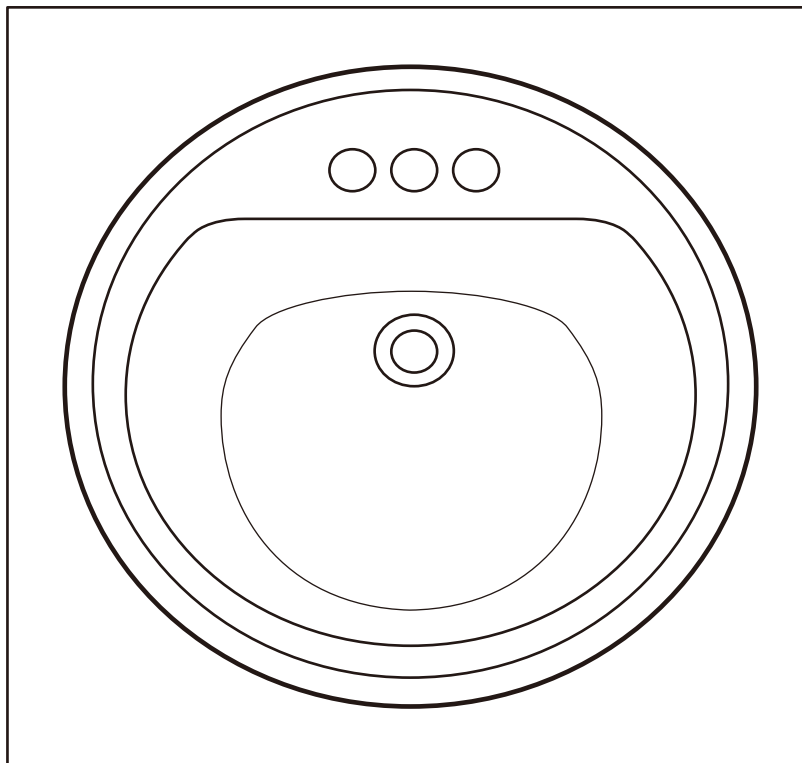

VITREOUS CHINA

LAVATORY

12-881 / 12-884 / 12-888

LAVATORIES

TOILETS

BIDETS / URINALS

CAST IRON

MAXWELL
by GERBER

Round Self-Rimming Lavatory

Features:

- 19 1/4" Round Lavatory
- 1 Hole (12-881/12-881-CH)
- 4" Centers (12-884/12-884-CH)
- 8" Centers (12-888/12-888-CH)
- Concealed Front Overflow
- White, Bone, Biscuit
- ADA Compliant

Dimensions:

Height 8 1/2"
 Width 19 1/4"
 Depth 19 1/4"
 Shipping Weight 18 lbs

Catalog# 12-884 Shown

Catalog Numbers:

- **12-881/12-884/12-888**
Gerber heavyweight ctn. (20/skid)
- **12-881-CH/12-884-CH/12-888-CH**
Trapezoid ctn. (24/skid)