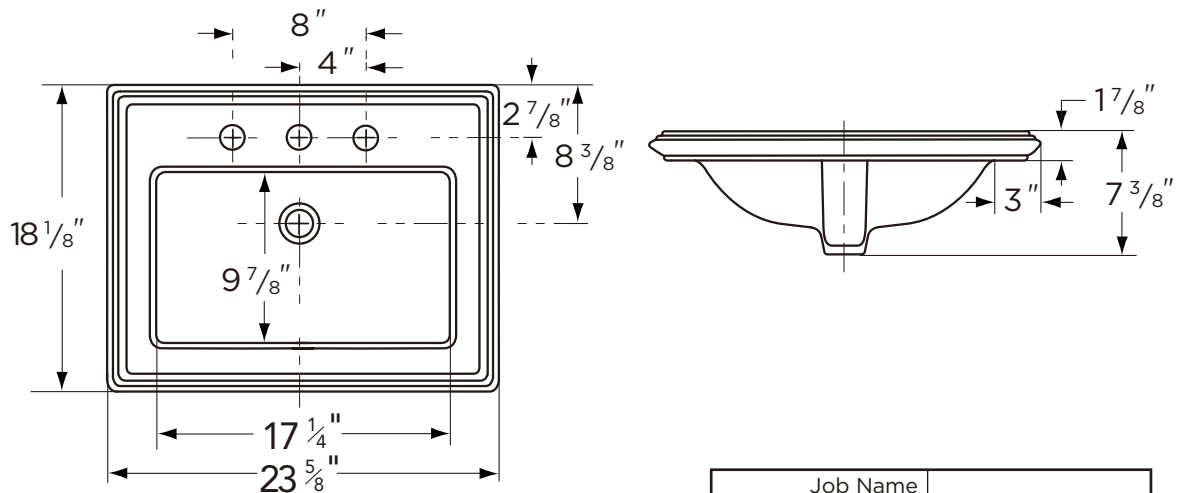

### Features:

- 23 5/8" x 18 1/8" Lavatory
- 4" Centers (12-875) (White only)
- 8" Centers (12-879)  
(White and Biscuit)
- Concealed Front Overflow

### Dimensions:

Height ..... 7 3/8"  
 Width ..... 23 5/8"  
 Depth ..... 18 1/8"  
 Shipping Weight ..... 31 lbs

**Specifications:** Lavatory—#12-879 Shown  
 Drain and anchoring kit not included

Job Name	
Date	
Model Specified	
Quantity	
Customer	
Contractor	
Architect/engineer	

# LOGAN SQUARE™

12-879  
Self-Rimming Lavatory

NOTES:  
All dimensions are in inches.

Illustrations may not be drawn to scale.

IMPORTANT:  
Dimensions of fixtures are nominal and may vary within the range of tolerances established by ASME Standard A 112.19.2.