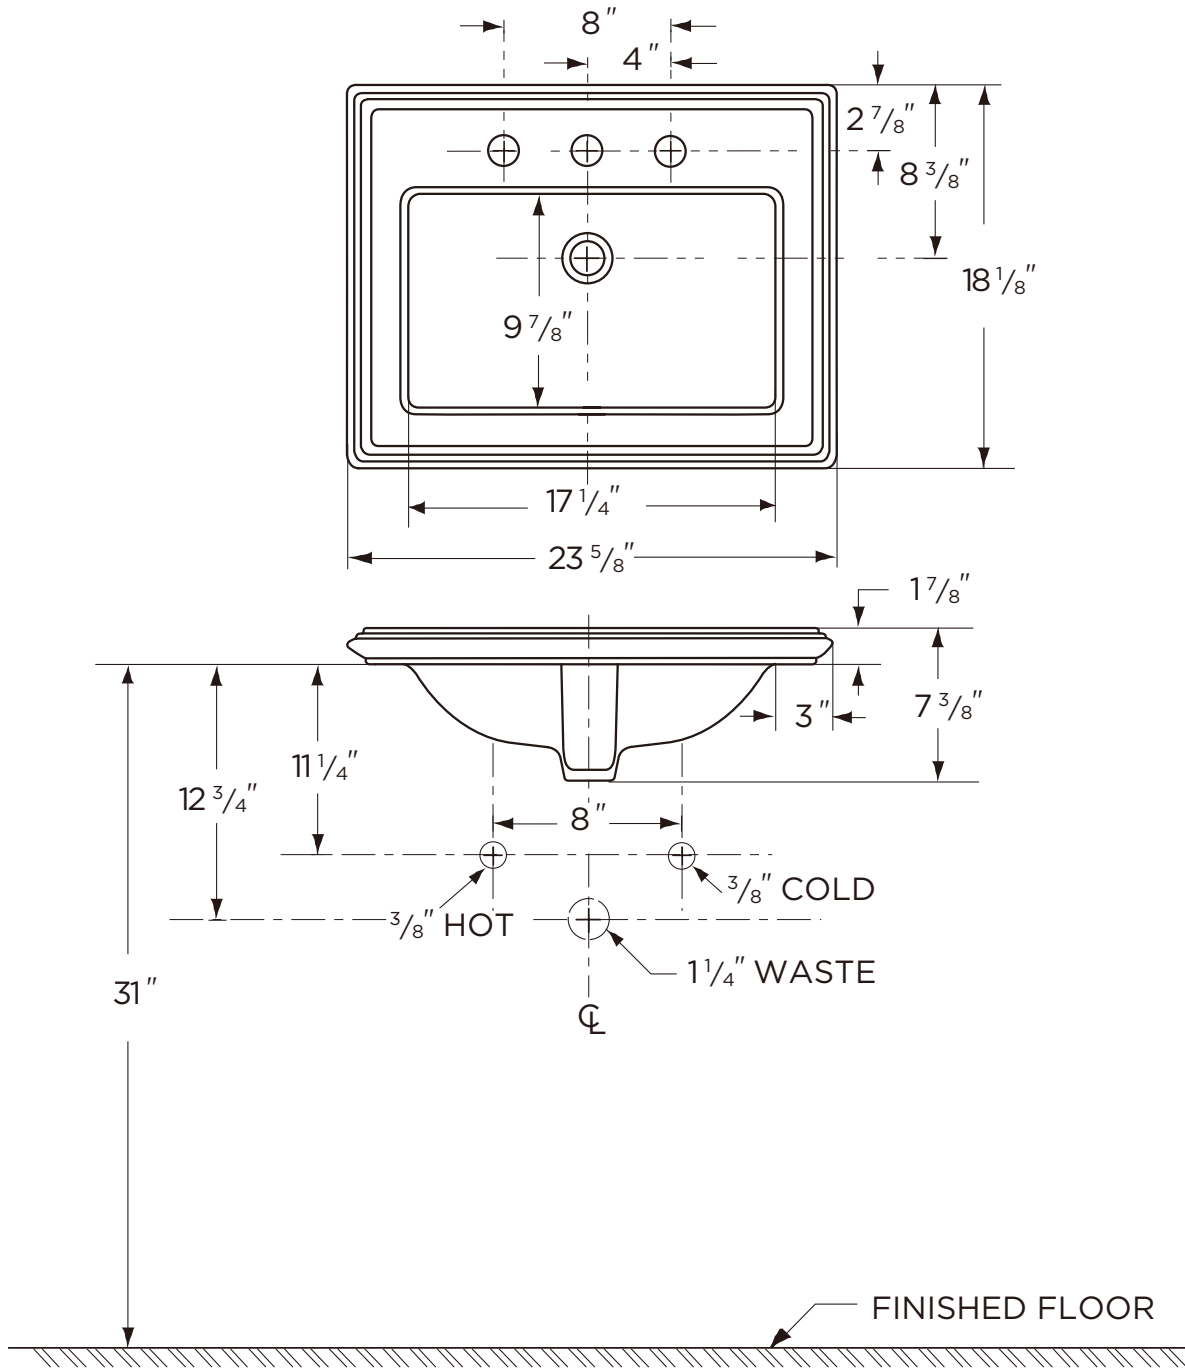

### Features:

- 23 5/8" x 18 1/8" Lavatory
- 4" Centers (12-875) (White only)
- 8" Centers (12-879)  
(White and Biscuit)
- Concealed Front Overflow

### Dimensions:

Height ..... 7 3/8"  
 Width ..... 23 5/8"  
 Depth ..... 18 1/8"  
 Shipping Weight ..... 31 lbs

**Specifications:** Lavatory—#12-879 Shown  
 Drain and anchoring kit not included

Job Name	
Date	
Model Specified	
Quantity	
Customer	
Contractor	
Architect/engineer	

# LOGAN SQUARE™

12-879  
Self-Rimming Lavatory

NOTES:  
All dimensions are in inches.

Illustrations may not be drawn to scale.

IMPORTANT:  
Dimensions of fixtures are nominal and may vary within the range of tolerances established by ASME Standard A 112.19.2.