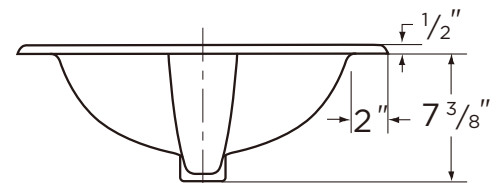

Features:

- Outer Dimensions: 21" x 17 7/8"
- Inner Dimensions: 16"x 10-7/8"
- 1 Hole (12-831-CH)
- 4" Centers (12-834-CH)
- 8" Centers (12-838-CH)
- Concealed Front Overflow
- White and Biscuit
- ADA Compliant

Dimensions:

Height 8 1/2"
 Width 21"
 Depth 17 7/8"
 Shipping Weight 20 lbs

12-834-CH Shown

Catalog Numbers:

- **12-831/12-834/12-838**
Gerber heavyweight ctn. (20/skid)
- **12-831-CH/12-834-CH/12-838-CH**
Trapezoid ctn. (24/skid)

www.gerberonline.com

MAXWELL® LAVATORY

12-831/12-834/12-838
Oval Self-Rimming

NOTES:
All dimensions are in inches.
Illustrations may not be drawn to scale.

IMPORTANT:
Dimensions of fixtures are nominal and may vary within the range of tolerances established by ASME Standard A 112.19.2.