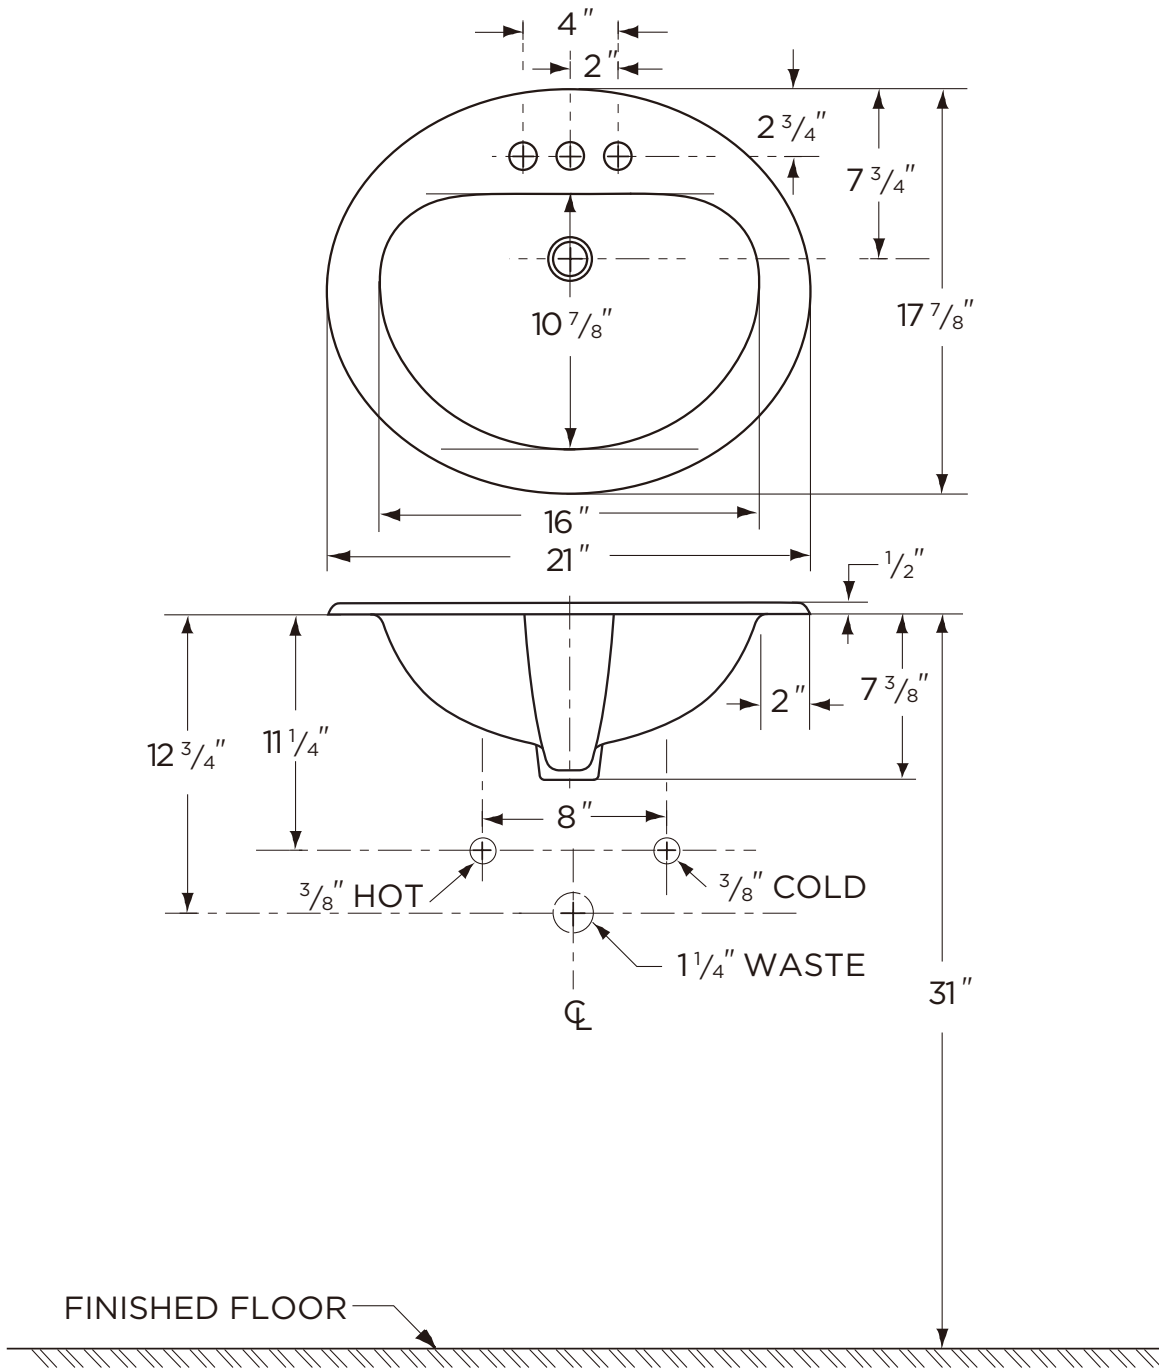

Features:

- Outer Dimensions: 21" x 17 7/8"
- Inner Dimensions: 16"x 10-7/8"
- 1 Hole (12-831-CH)
- 4" Centers (12-834-CH)
- 8" Centers (12-838-CH)
- Concealed Front Overflow
- White and Biscuit
- ADA Compliant

Dimensions:

Height 8 1/2"
 Width 21"
 Depth 17 7/8"
 Shipping Weight 20 lbs

12-834-CH Shown

Catalog Numbers:

- **12-831/12-834/12-838**
Gerber heavyweight ctn. (20/skid)
- **12-831-CH/12-834-CH/12-838-CH**
Trapezoid ctn. (24/skid)

www.gerberonline.com

MAXWELL® LAVATORY

12-831/12-834/12-838
Oval Self-Rimming

NOTES:
All dimensions are in inches.
Illustrations may not be drawn to scale.

IMPORTANT:
Dimensions of fixtures are nominal and may vary within the range of tolerances established by ASME Standard A 112.19.2.