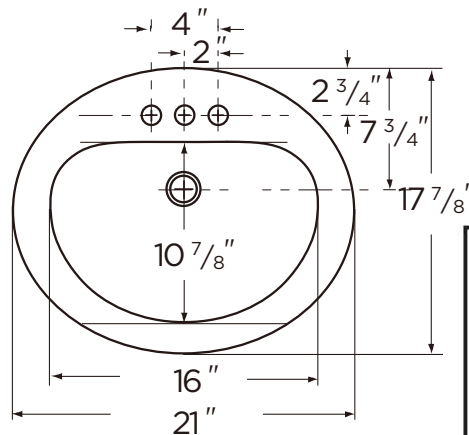

Features:

- Outer Dimensions: 21" x 17 7/8"
- Inner Dimensions: 16"x 10-7/8"
- 1 Hole (12-831-CH)
- 4" Centers (12-834-CH)
- 8" Centers (12-838-CH)
- Concealed Front Overflow
- White and Biscuit
- ADA Compliant

Dimensions:

Height 8 1/2"
 Width 21"
 Depth 17 7/8"
 Shipping Weight 20 lbs

12-834-CH Shown

Catalog Numbers:

- **12-831/12-834/12-838**
Gerber heavyweight ctn. (20/skid)
- **12-831-CH/12-834-CH/12-838-CH**
Trapezoid ctn. (24/skid)

www.gerberonline.com

MAXWELL® LAVATORY

12-831/12-834/12-838
Oval Self-Rimming

NOTES:
All dimensions are in inches.
Illustrations may not be drawn to scale.

IMPORTANT:
Dimensions of fixtures are nominal and may vary within the range of tolerances established by ASME Standard A 112.19.2.