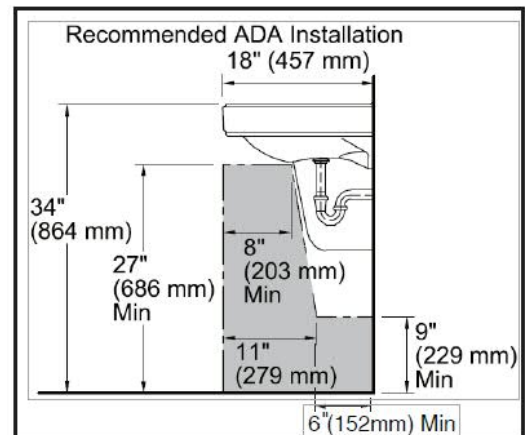

Features:

- Outer Dimensions: 21" x 17 7/8"
- Inner Dimensions: 16"x 10-7/8"
- 1 Hole (12-831-CH)
- 4" Centers (12-834-CH)
- 8" Centers (12-838-CH)
- Concealed Front Overflow
- White and Biscuit
- ADA Compliant

Dimensions:

Height 8 1/2"
 Width 21"
 Depth 17 7/8"
 Shipping Weight 20 lbs

12-834-CH Shown

Catalog Numbers:

- **12-831/12-834/12-838**
Gerber heavyweight ctn. (20/skid)
- **12-831-CH/12-834-CH/12-838-CH**
Trapezoid ctn. (24/skid)

www.gerberonline.com

MAXWELL® LAVATORY

12-831/12-834/12-838
Oval Self-Rimming

NOTES:
All dimensions are in inches.
Illustrations may not be drawn to scale.

IMPORTANT:
Dimensions of fixtures are nominal and may vary within the range of tolerances established by ASME Standard A 112.19.2.