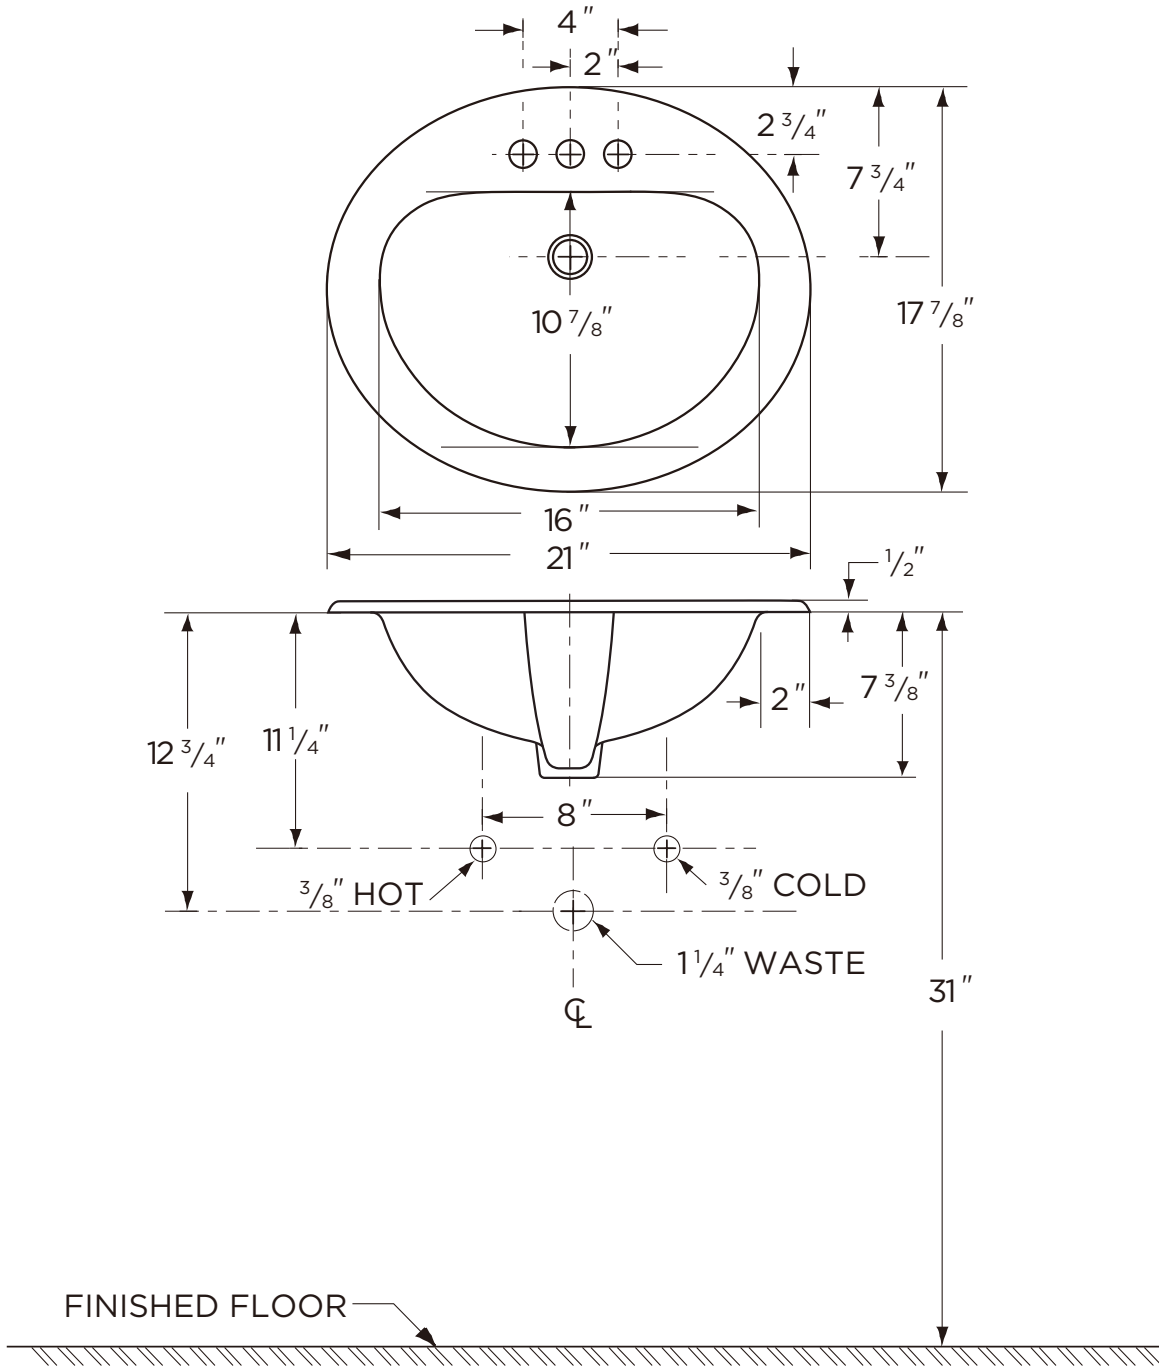

VITREOUS CHINA

LAVATORY

12-831 / 12-834 / 12-838

MAXWELL® Oval Self-Rimming Lavatory

Features:

- Outer Dimensions: 21" x 17 7/8"
- Inner Dimensions: 16"x 10-7/8"
- 1 Hole (12-831-CH)
- 4" Centers (12-834-CH)
- 8" Centers (12-838-CH)
- Concealed Front Overflow
- White and Biscuit
- ADA Compliant

Dimensions:

Height 8 1/2"
 Width 21"
 Depth 17 7/8"
 Shipping Weight 20 lbs

Catalog Numbers:

- **12-831/12-834/12-838**
 Gerber heavyweight ctn. (20/skid)
- **12-831-CH/12-834-CH/12-838-CH**
 Trapezoid ctn. (24/skid)

12-834-CH Shown

www.gerberonline.com

MAXWELL® LAVATORY

12-831/12-834/12-838
Oval Self-Rimming

NOTES:
All dimensions are in inches.
Illustrations may not be drawn to scale.

IMPORTANT:
Dimensions of fixtures are nominal and may vary within the range of tolerances established by ASME Standard A 112.19.2.