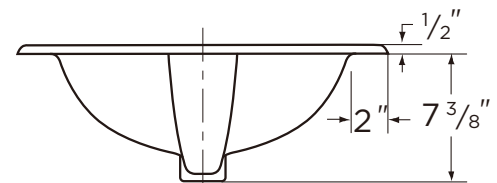

VITREOUS CHINA

LAVATORY

12-831 / 12-834 / 12-838

MAXWELL® Oval Self-Rimming Lavatory

Features:

- Outer Dimensions: 21" x 17 7/8"
- Inner Dimensions: 16"x 10-7/8"
- 1 Hole (12-831-CH)
- 4" Centers (12-834-CH)
- 8" Centers (12-838-CH)
- Concealed Front Overflow
- White and Biscuit
- ADA Compliant

Dimensions:

Height 8 1/2"
 Width 21"
 Depth 17 7/8"
 Shipping Weight 20 lbs

Catalog Numbers:

- **12-831/12-834/12-838**
 Gerber heavyweight ctn. (20/skid)
- **12-831-CH/12-834-CH/12-838-CH**
 Trapezoid ctn. (24/skid)

12-834-CH Shown

www.gerberonline.com

MAXWELL® LAVATORY

12-831/12-834/12-838
Oval Self-Rimming

NOTES:
All dimensions are in inches.
Illustrations may not be drawn to scale.

IMPORTANT:
Dimensions of fixtures are nominal and may vary within the range of tolerances established by ASME Standard A 112.19.2.