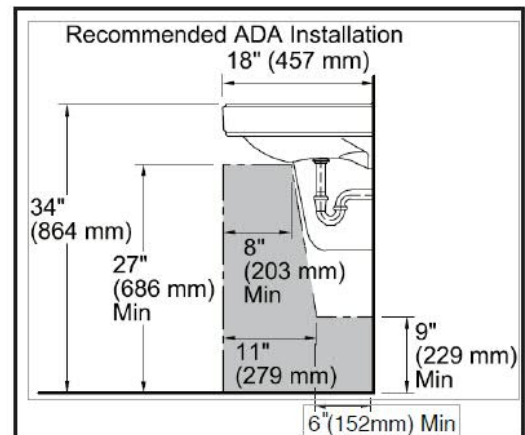

VITREOUS CHINA

LAVATORY

12-831 / 12-834 / 12-838

MAXWELL® Oval Self-Rimming Lavatory

Features:

- Outer Dimensions: 21" x 17 7/8"
- Inner Dimensions: 16"x 10-7/8"
- 1 Hole (12-831-CH)
- 4" Centers (12-834-CH)
- 8" Centers (12-838-CH)
- Concealed Front Overflow
- White and Biscuit
- ADA Compliant

Dimensions:

Height 8 1/2"
 Width 21"
 Depth 17 7/8"
 Shipping Weight 20 lbs

Catalog Numbers:

- **12-831/12-834/12-838**
 Gerber heavyweight ctn. (20/skid)
- **12-831-CH/12-834-CH/12-838-CH**
 Trapezoid ctn. (24/skid)

12-834-CH Shown

www.gerberonline.com

MAXWELL® LAVATORY

12-831/12-834/12-838
Oval Self-Rimming

NOTES:
All dimensions are in inches.
Illustrations may not be drawn to scale.

IMPORTANT:
Dimensions of fixtures are nominal and may vary within the range of tolerances established by ASME Standard A 112.19.2.