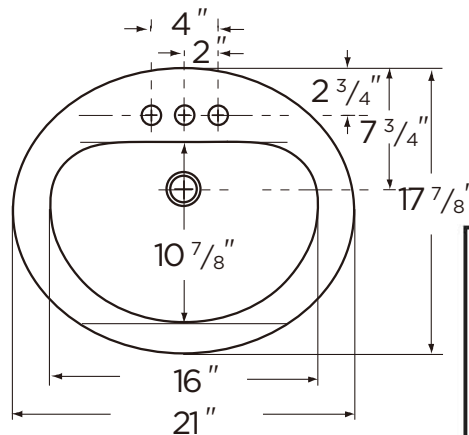

VITREOUS CHINA

LAVATORY

12-831 / 12-834 / 12-838

MAXWELL® Oval Self-Rimming Lavatory

Features:

- Outer Dimensions: 21" x 17 7/8"
- Inner Dimensions: 16"x 10-7/8"
- 1 Hole (12-831-CH)
- 4" Centers (12-834-CH)
- 8" Centers (12-838-CH)
- Concealed Front Overflow
- White and Biscuit
- ADA Compliant

Dimensions:

Height 8 1/2"
 Width 21"
 Depth 17 7/8"
 Shipping Weight 20 lbs

Catalog Numbers:

- **12-831/12-834/12-838**
 Gerber heavyweight ctn. (20/skid)
- **12-831-CH/12-834-CH/12-838-CH**
 Trapezoid ctn. (24/skid)

12-834-CH Shown

www.gerberonline.com

MAXWELL® LAVATORY

12-831/12-834/12-838
Oval Self-Rimming

NOTES:
All dimensions are in inches.
Illustrations may not be drawn to scale.

IMPORTANT:
Dimensions of fixtures are nominal and may vary within the range of tolerances established by ASME Standard A 112.19.2.