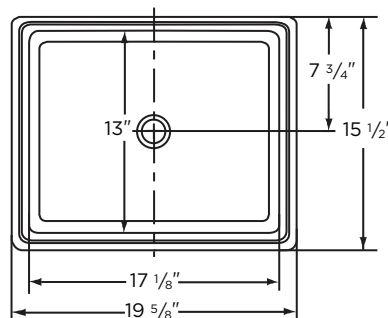

Features:

- 19 5/8" x 15 1/2" Square Lavatory
- Front overflow for seamless visual appearance in any bathroom or powder room setting
- No faucet holes; wall-mount or deck-mounted faucet required for installation
- Anchoring kit sold separately (99-190)

Dimensions:

Height 6 7/8"
 Width 19 5/8"
 Depth 15 1/2"
 Shipping Weight 22 lbs

Warranty:

- Limited Lifetime Warranty

Drain not included

Job Name	
Date	
Model Specified	
Quantity	
Customer	
Contractor	
Architect/engineer	

www.gerberonline.com

GERBER

Wicker Park Lavatory

12-791 Undercounter

NOTES:

All dimensions are in inches.
Sealing compound containing oil should never be used when installing basin under marble slab.
Due to variation in ware we recommend using basin as a template.
Anchoring device furnished only when specified.
Illustrations may not be drawn to scale.

IMPORTANT:

Dimensions of fixtures are nominal and may vary within the range of tolerances established by ASME Standard A 112.19.2.