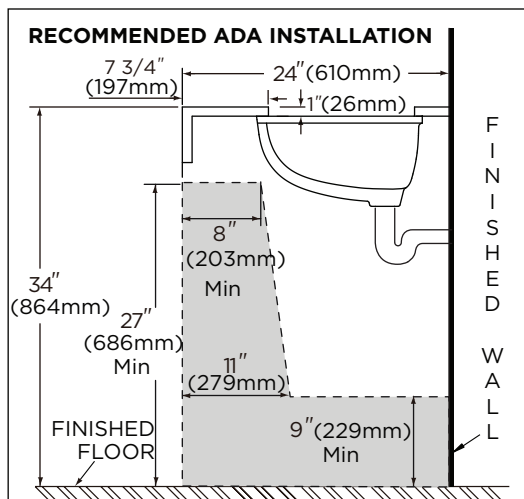

### Features:

- 19 1/8" x 15" Oval Lavatory
- 17 1/8" x 13 1/4" Bowl
- Installs with #99-190 Anchoring Kit (Not Included)

### Dimensions:

Height ..... 8 1/8"  
 Width ..... 19 1/8"  
 Depth ..... 15"  
 Shipping Weight ..... 20 lbs

Drain not included

Job Name	
Date	
Model Specified	
Quantity	
Customer	
Contractor	
Architect/engineer	

#### IMPORTANT:

Dimensions of fixtures are nominal and may vary within the range of tolerances established by ASME Standard A 112.19.2.