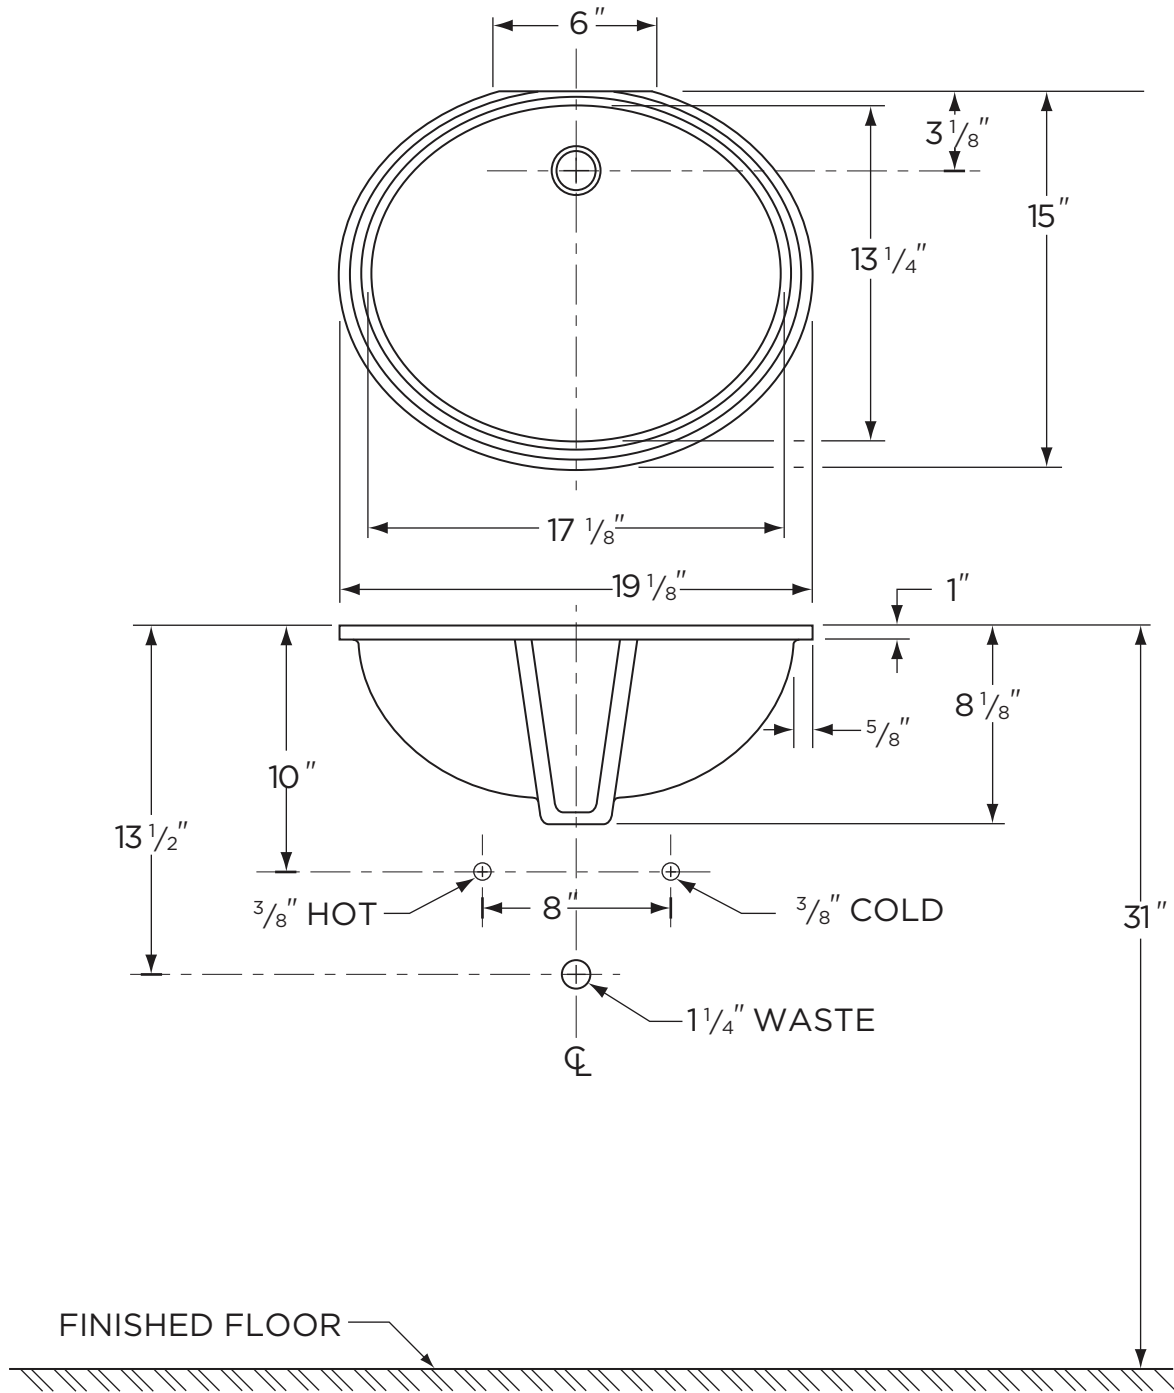

### Features:

- 19 1/8" x 15" Oval Lavatory
- 17 1/8" x 13 1/4" Bowl
- Installs with #99-190 Anchoring Kit (Not Included)

### Dimensions:

Height ..... 8 1/8"  
 Width ..... 19 1/8"  
 Depth ..... 15"  
 Shipping Weight ..... 20 lbs

Drain not included

Job Name	
Date	
Model Specified	
Quantity	
Customer	
Contractor	
Architect/engineer	

#### NOTES:

All dimensions are in inches.  
Sealing compound containing oil should never be used when installing basin under marble slab.  
Due to variation in ware we recommend using basin as a template.  
Anchoring device furnished only when specified.  
Illustrations may not be drawn to scale.

#### IMPORTANT:

Dimensions of fixtures are nominal and may vary within the range of tolerances established by ASME Standard A 112.19.2.