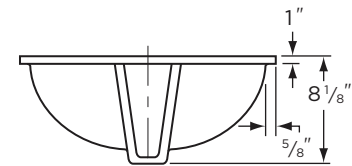

### Features:

- 19 1/8" x 15" Oval Lavatory
- 17 1/8" x 13 1/4" Bowl
- Installs with #99-190 Anchoring Kit (Not Included)

### Dimensions:

Height ..... 8 1/8"  
 Width ..... 19 1/8"  
 Depth ..... 15"  
 Shipping Weight ..... 20 lbs

Drain not included

Job Name	
Date	
Model Specified	
Quantity	
Customer	
Contractor	
Architect/engineer	