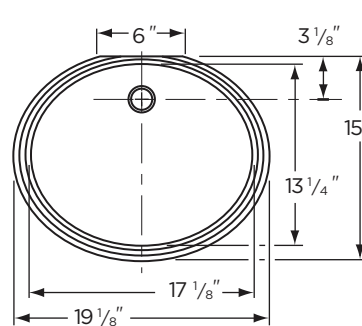

### Features:

- 19 1/8" x 15" Oval Lavatory
- 17 1/8" x 13 1/4" Bowl
- Installs with #99-190 Anchoring Kit (Not Included)

### Dimensions:

Height ..... 8 1/8"  
 Width ..... 19 1/8"  
 Depth ..... 15"  
 Shipping Weight ..... 20 lbs

Drain not included

Job Name	
Date	
Model Specified	
Quantity	
Customer	
Contractor	
Architect/engineer	