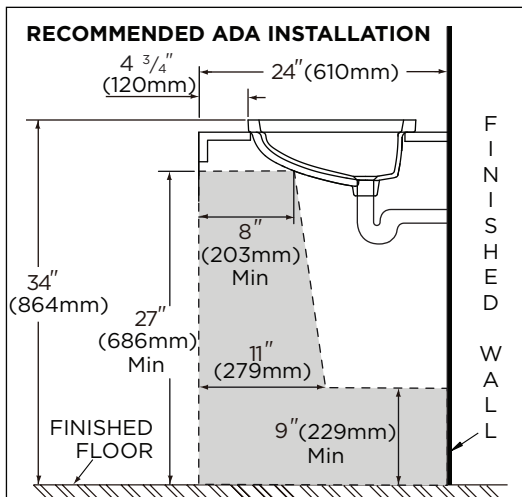

VITREOUS CHINA

LAVATORY
12-760

LAVATORIES

TOILETS

BIDETS / URINALS

CAST IRON

LOGAN SQUARE™ Undercounter

Features:

- 20 1/2" x 17 1/8" Lavatory
- 15 3/4" x 14 3/4" Bowl
- Concealed Front Overflow
- Available in White and Biscuit

Dimensions:

Height..... 7 5/8"
Width..... 20 1/2"
Depth..... 17 1/8"
Shipping Weight ..... 25 lbs

Warranty:

Limited Lifetime Warranty

Specifications: Lavatory—#12-760
Drain and anchoring kit not included