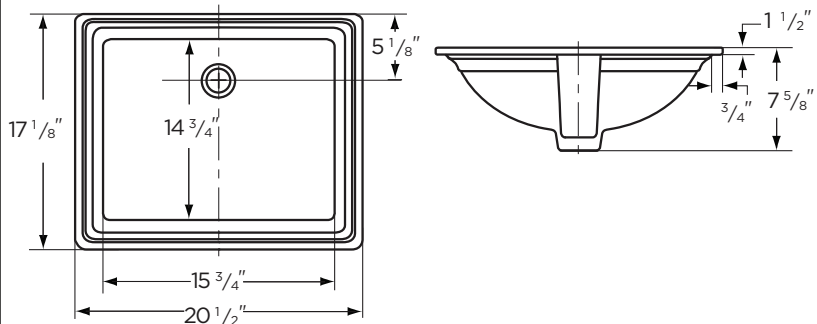

www.gerberonline.com

Job Name	
Date	
Model Specified	
Quantity	
Customer	
Contractor	
Architect/engineer