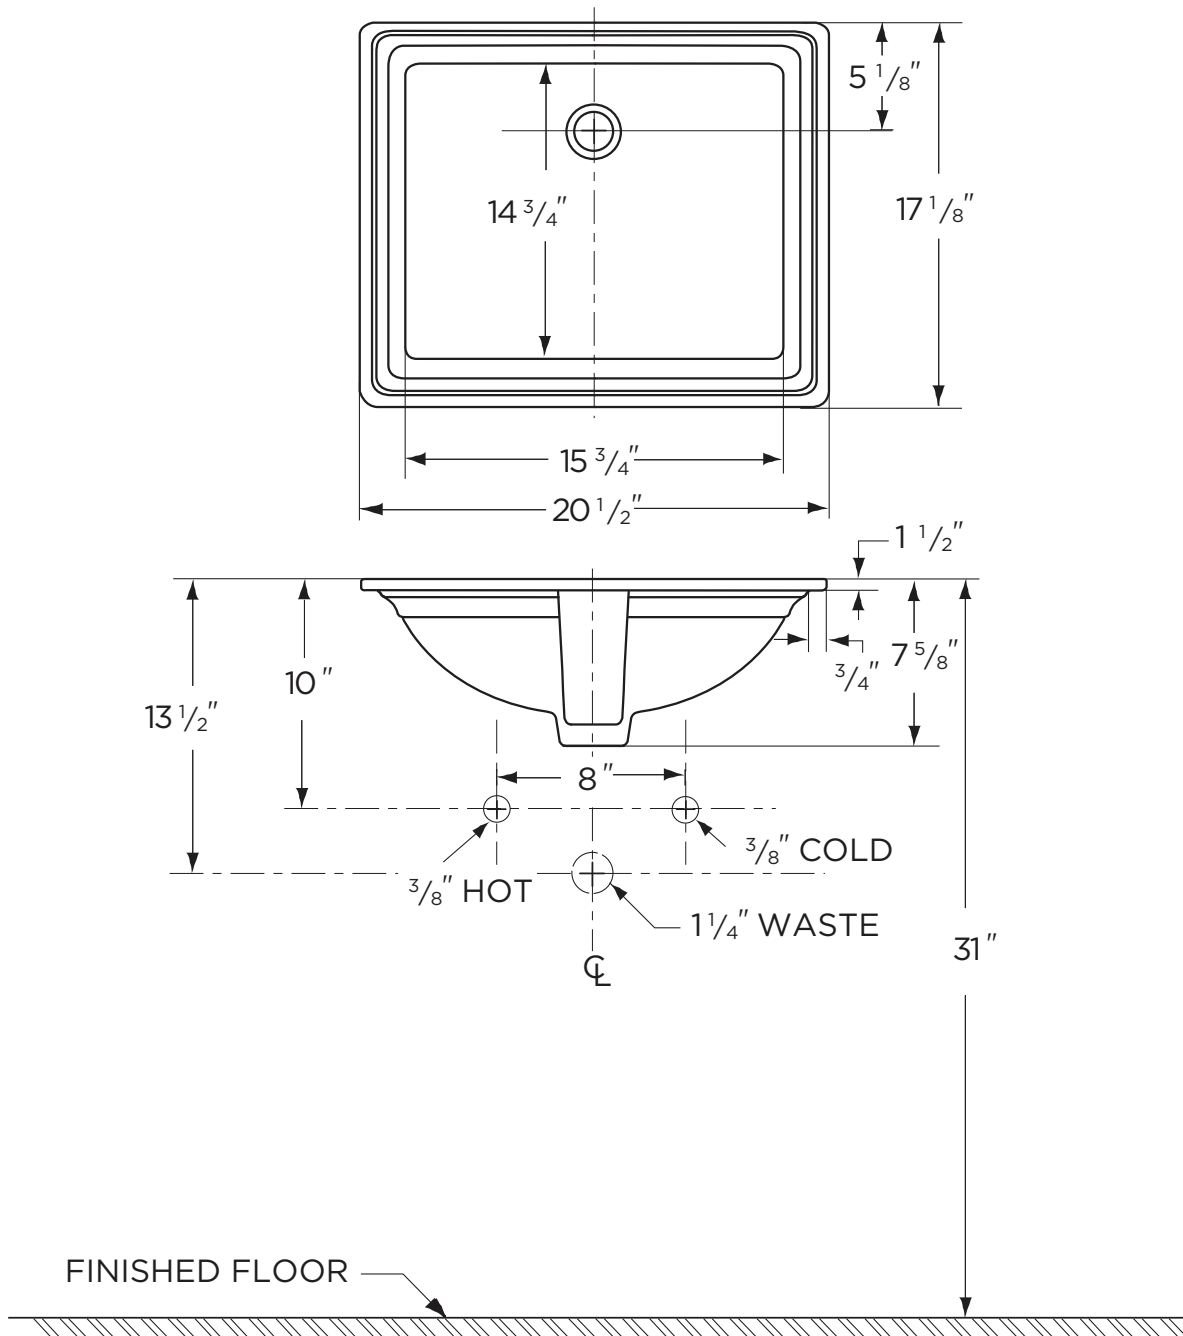

- 20 1/2" x 17 1/8" Lavatory
- 15 3/4" x 14 3/4" Bowl
- Concealed Front Overflow
- Available in White and Biscuit

Dimensions:

Height..... 7 5/8"
 Width..... 20 1/2"
 Depth..... 17 1/8"
 Shipping Weight 25 lbs

LOGAN SQUARE™ LAVATORY

12-760
Undercounter

NOTES:

All dimensions are in inches.
Sealing compound containing oil should never be used when installing basin under marble slab.
Due to variation in ware we recommend using basin as a template.
Anchoring device furnished only when specified.
Illustrations may not be drawn to scale.

IMPORTANT:

Dimensions of fixtures are nominal and may vary within the range of tolerances established by ASME Standard A 112.19.2.