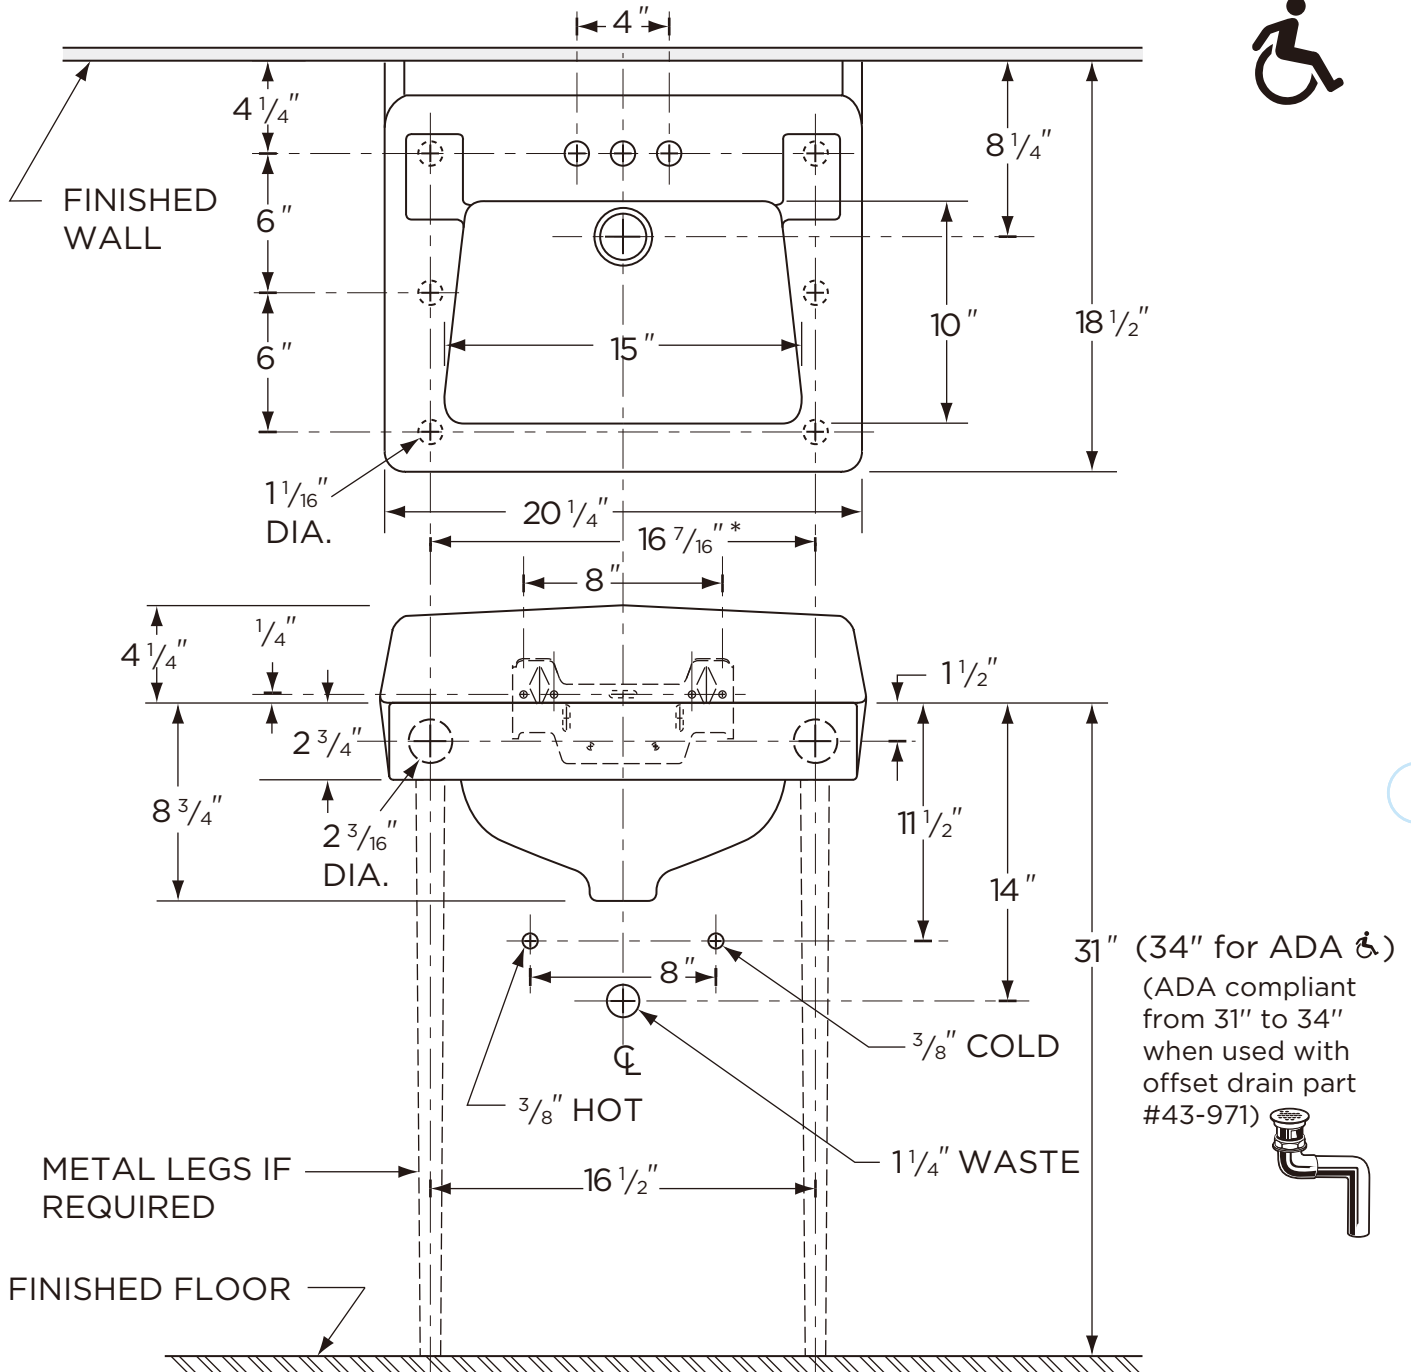

Features:

- 20" x 18" Back Splash Lavatory
- 1 Hole (12-651)
- 4" Centers (12-654)
- 8" Centers (12-658)
- 15" x 10" Bowl
- Two Integral Self-Draining Soap Dishes
- Back Overflow
- Fast Aligning One-Piece Wall Hanger
- Punched for use with Concealed Carrier
- ADA Compliant

Dimensions:

- Height 13"
- Width 20 1/4"
- Depth 18 1/2"
- Back Splash Height 4 1/4"
- Shipping Weight 37 lbs

Catalog # 12-658 Shown

Job Name	
Date	
Model Specified	
Quantity	
Customer	
Contractor	
Architect/engineer	

www.gerberonline.com

MONTICELLO II™

12-651 / 12-654 / 12-658
Splash Back Lavatory

NOTES:
 All dimensions are in inches.
 *Punched for use with concealed carrier.
 (Can be used with bracket carriers.)
 Illustrations may not be drawn to scale.
PLUMBERS NOTE:
 Provide suitable reinforcement for all wall supports.

IMPORTANT:
 Dimensions of fixtures are nominal and may vary within the range of tolerances established by ASME Standard A 112.19.2.