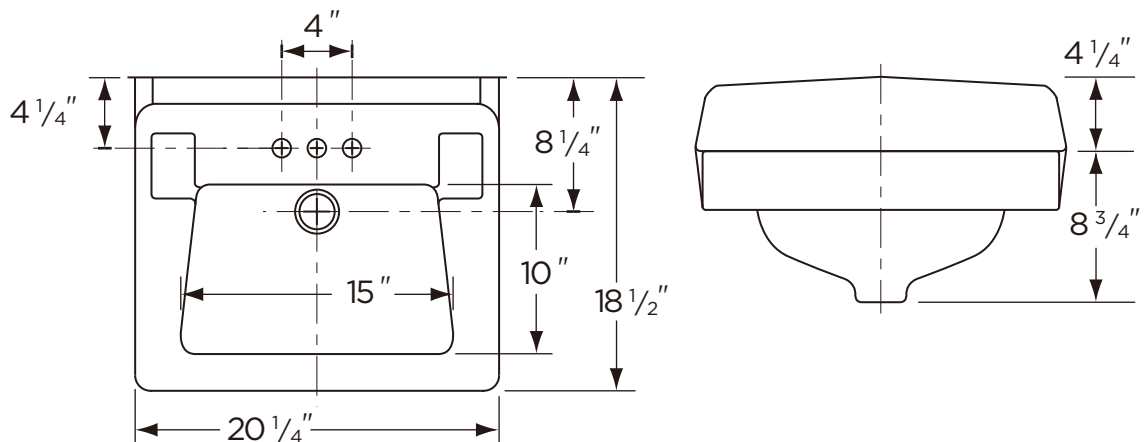

Features:

- 20" x 18" Back Splash Lavatory
- 1 Hole (12-651)
- 4" Centers (12-654)
- 8" Centers (12-658)
- 15" x 10" Bowl
- Two Integral Self-Draining Soap Dishes
- Back Overflow
- Fast Aligning One-Piece Wall Hanger
- Punched for use with Concealed Carrier
- ADA Compliant

Dimensions:

- Height 13"
- Width 20 1/4"
- Depth 18 1/2"
- Back Splash Height 4 1/4"
- Shipping Weight 37 lbs

Catalog # 12-658 Shown

Job Name	
Date	
Model Specified	
Quantity	
Customer	
Contractor	
Architect/engineer	

IMPORTANT:
 Dimensions of fixtures are nominal and may vary within the range of tolerances established by ASME Standard A 112.19.2.