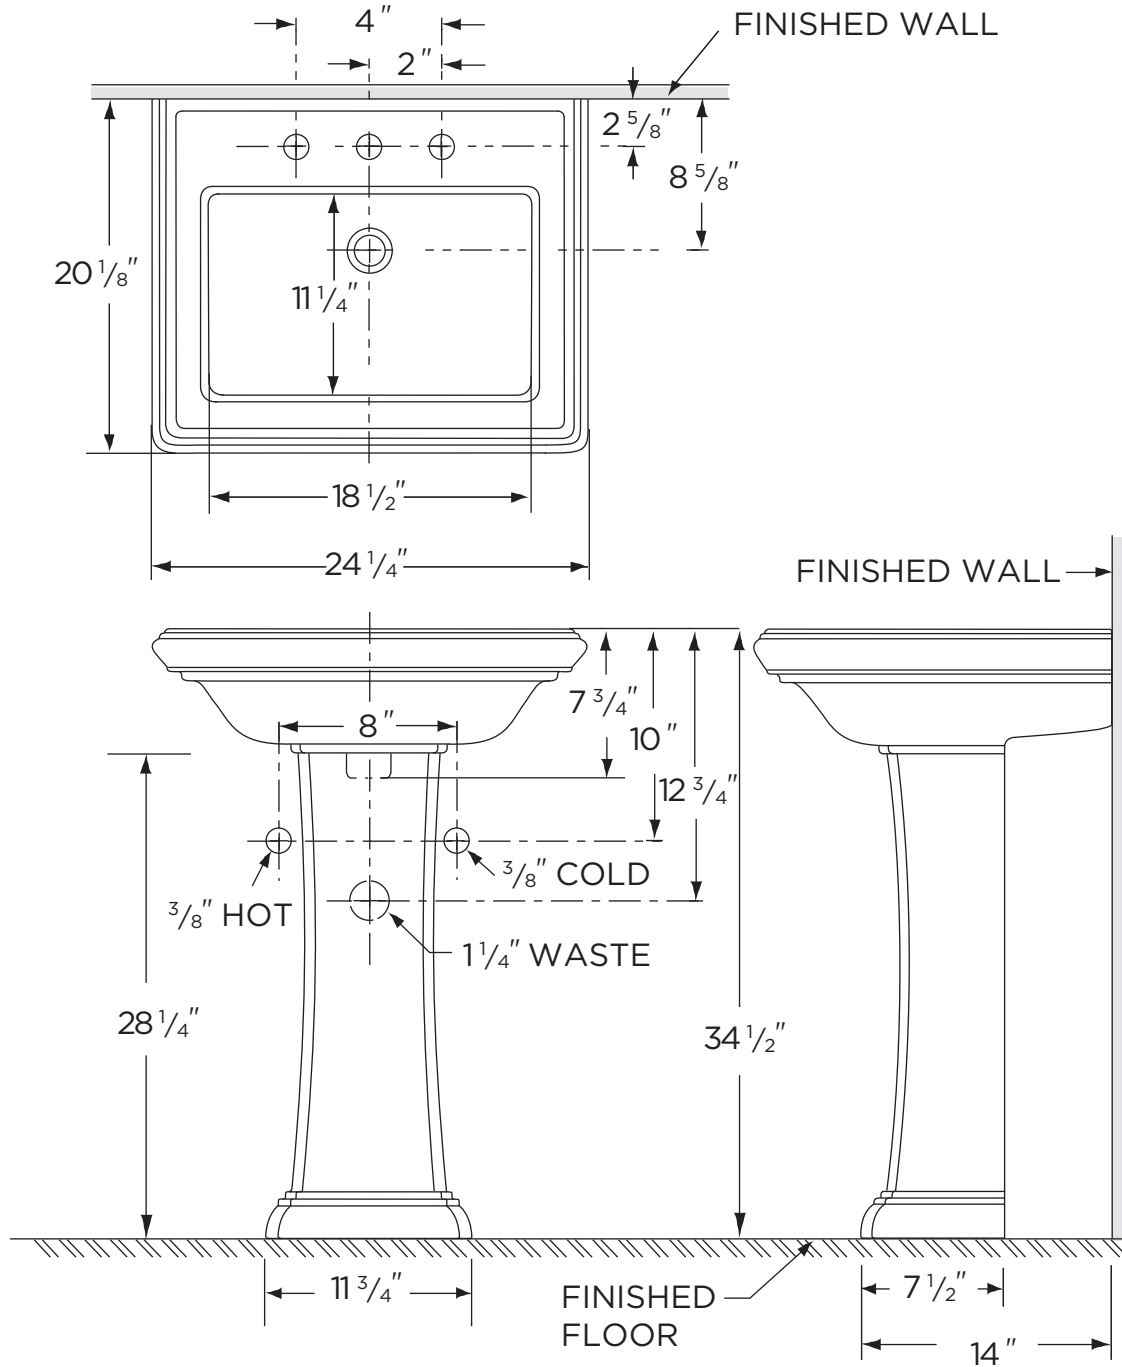

### Features:

- 24 1/4" x 20 1/8" Pedestal Lavatory
- 4" Centers: 22-555  
(Lavatory 12-555, Pedestal 29-847)
- 8" Centers: 22-559  
(Lavatory 12-559, Pedestal 29-847)
- 18 1/2" x 11 1/4" Bowl
- Generous Washbasin
- Available in White and Biscuit

### Dimensions:

Height ..... 34 1/2"  
 Width ..... 24 1/4"  
 Depth ..... 20 1/8"  
 Shipping Weight ..... 71 lbs

Specifications: Lavatory—#12-555 Shown

Pedestal—#29-847

Job Name	
Date	
Model Specified	
Quantity	
Customer	
Contractor	
Architect/engineer	

# LOGAN SQUARE™ PETITE

22-555 / 22-559

Petite Lavatory & Pedestal Unit  
(Lavatory 12-555 Shown with Pedestal 29-847)

**NOTES:**

All dimensions are in inches.  
Illustrations may not be drawn to scale.

**PLUMBERS NOTE:**

Provide suitable reinforcement for all wall supports.

**IMPORTANT:**

Dimensions of fixtures are nominal and may vary within the range of tolerances established by ASME Standard A 112.19.2.