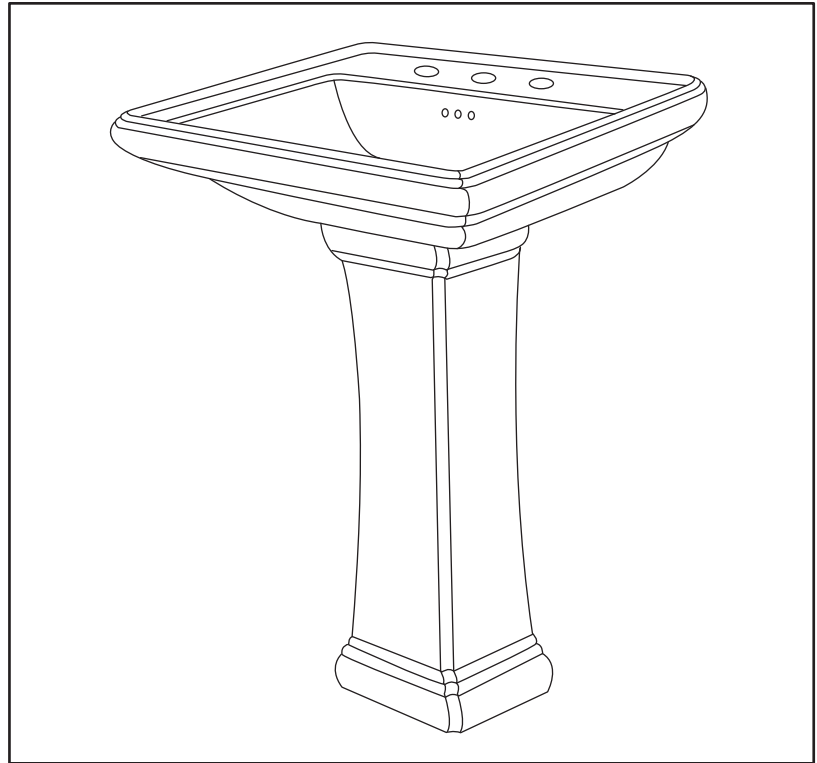

VITREOUS CHINA

LAVATORY  
22-555 / 22-559

LAVATORIES

TOILETS

BIDETS / URINALS

CAST IRON

# LOGAN SQUARE™ Petite Lavatory & Pedestal Unit

### Features:

- 24 1/4" x 20 1/8" Pedestal Lavatory
- 4" Centers: 22-555  
(Lavatory 12-555, Pedestal 29-847)
- 8" Centers: 22-559  
(Lavatory 12-559, Pedestal 29-847)
- 18 1/2" x 11 1/4" Bowl
- Generous Washbasin
- Available in White and Biscuit

### Dimensions:

Height ..... 34 1/2"  
 Width ..... 24 1/4"  
 Depth ..... 20 1/8"  
 Shipping Weight ..... 71 lbs

Specifications: Lavatory—#12-555 Shown

Pedestal—#29-847

Job Name	
Date	
Model Specified	
Quantity	
Customer	
Contractor	
Architect/engineer	