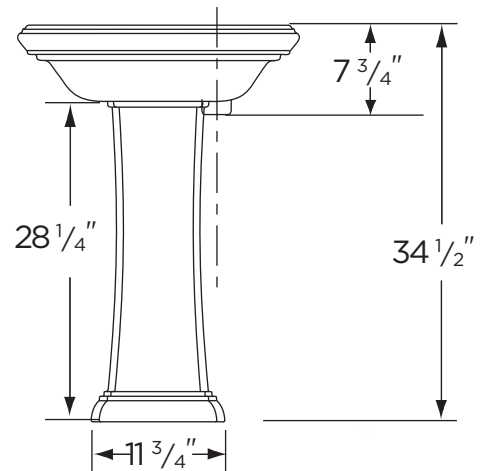

### Features:

- 24 1/4" x 20 1/8" Pedestal Lavatory
- 4" Centers: 22-555  
(Lavatory 12-555, Pedestal 29-847)
- 8" Centers: 22-559  
(Lavatory 12-559, Pedestal 29-847)
- 18 1/2" x 11 1/4" Bowl
- Generous Washbasin
- Available in White and Biscuit

### Dimensions:

Height ..... 34 1/2"  
 Width ..... 24 1/4"  
 Depth ..... 20 1/8"  
 Shipping Weight ..... 71 lbs

Specifications: Lavatory—#12-555 Shown

Pedestal—#29-847

Job Name	
Date	
Model Specified	
Quantity	
Customer	
Contractor	
Architect/engineer	