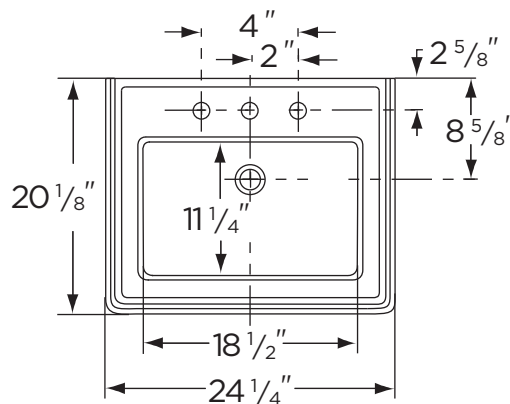

### Features:

- 24 1/4" x 20 1/8" Pedestal Lavatory
- 4" Centers: 22-555  
(Lavatory 12-555, Pedestal 29-847)
- 8" Centers: 22-559  
(Lavatory 12-559, Pedestal 29-847)
- 18 1/2" x 11 1/4" Bowl
- Generous Washbasin
- Available in White and Biscuit

### Dimensions:

Height ..... 34 1/2"  
 Width ..... 24 1/4"  
 Depth ..... 20 1/8"  
 Shipping Weight ..... 71 lbs

Specifications: Lavatory—#12-555 Shown

Pedestal—#29-847

Job Name	
Date	
Model Specified	
Quantity	
Customer	
Contractor	
Architect/engineer	