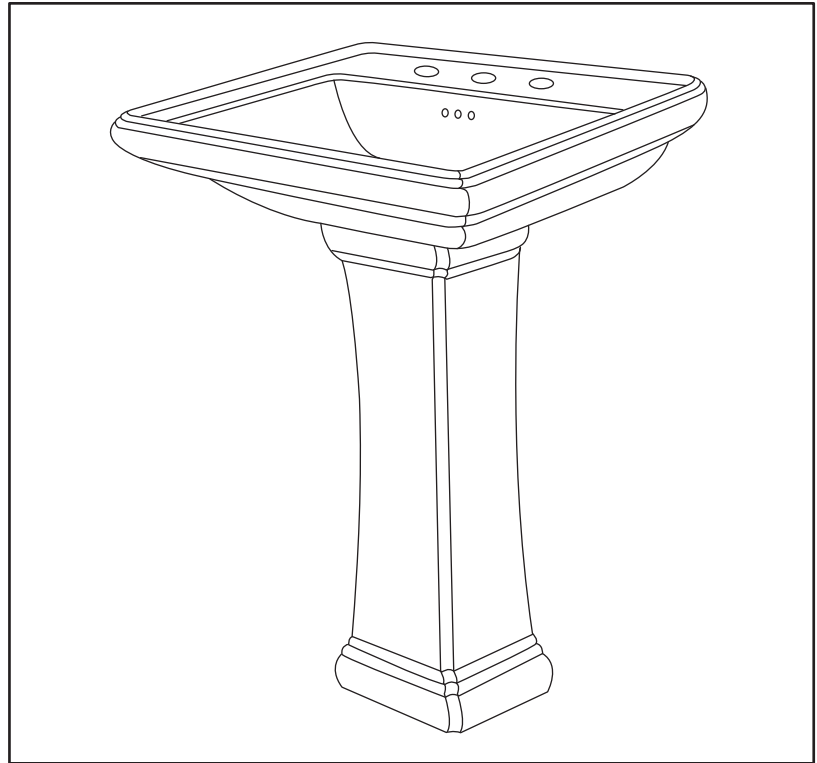

VITREOUS CHINA

LAVATORY
22-555 / 22-559

LAVATORIES

TOILETS

BIDETS / URINALS

CAST IRON

LOGAN SQUARE™ Petite Lavatory & Pedestal Unit

Features:

- 24 1/4" x 20 1/8" Pedestal Lavatory
- 4" Centers: 22-555
(Lavatory 12-555, Pedestal 29-847)
- 8" Centers: 22-559
(Lavatory 12-559, Pedestal 29-847)
- 18 1/2" x 11 1/4" Bowl
- Generous Washbasin
- Available in White and Biscuit

Dimensions:

Height 34 1/2"
 Width 24 1/4"
 Depth 20 1/8"
 Shipping Weight 71 lbs

Specifications: Lavatory—#12-555 Shown

Pedestal—#29-847

Job Name	
Date	
Model Specified	
Quantity	
Customer	
Contractor	
Architect/engineer	