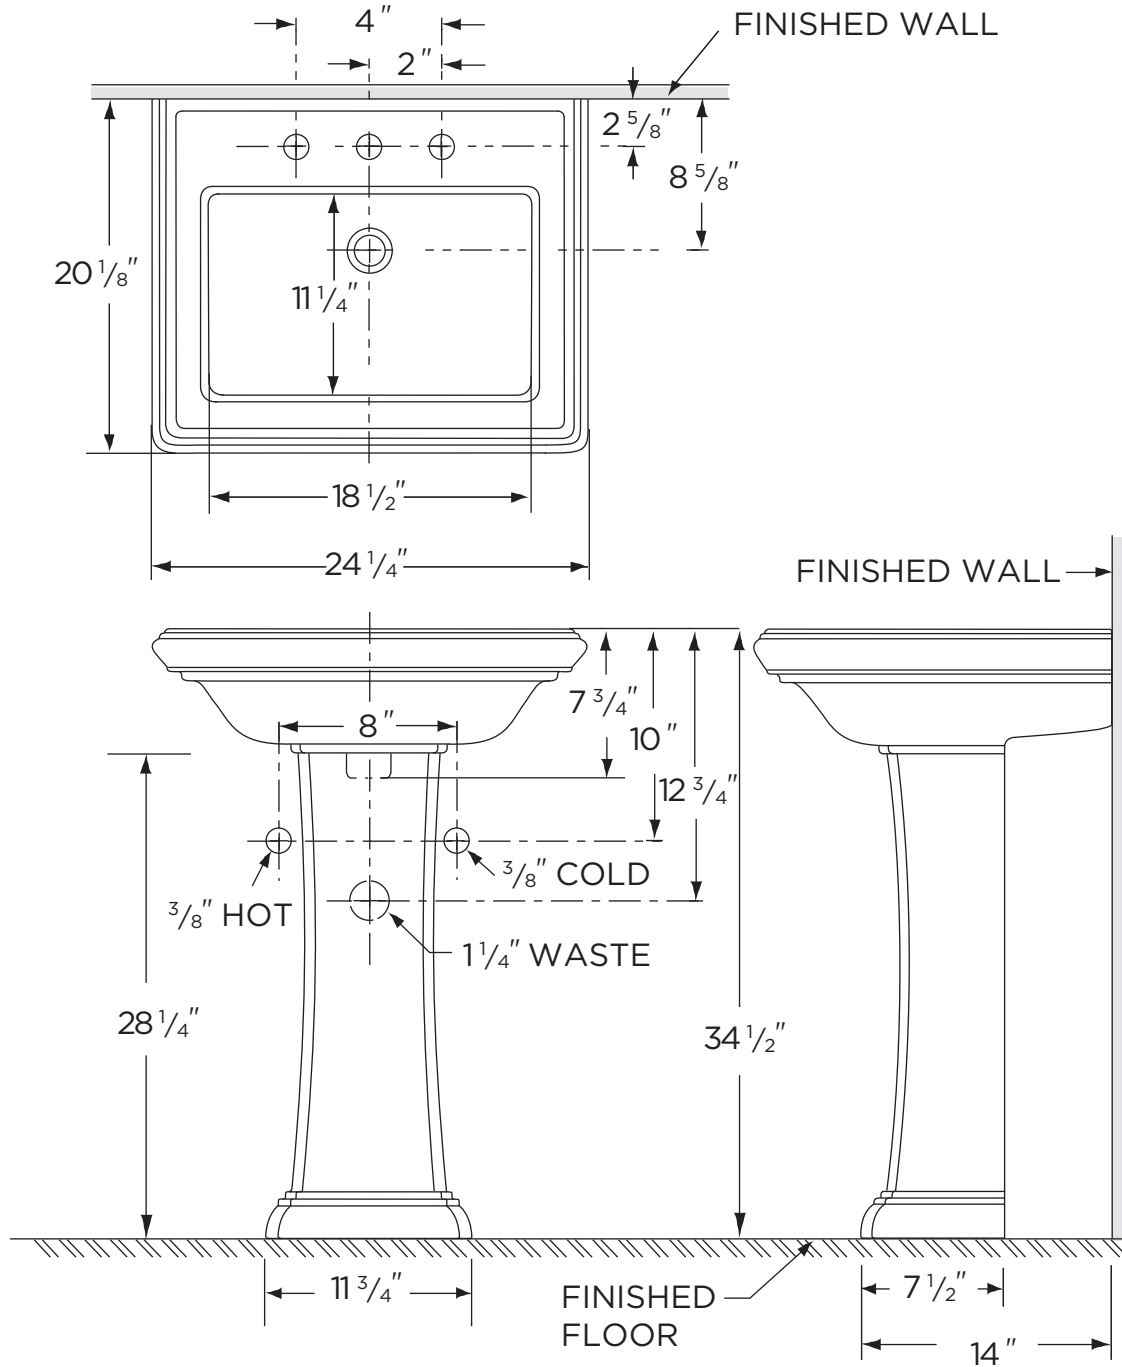

- 24 1/4" x 20 1/8" Pedestal Lavatory
- 4" Centers: 22-555
(Lavatory 12-555, Pedestal 29-847)
- 8" Centers: 22-559
(Lavatory 12-559, Pedestal 29-847)
- 18 1/2" x 11 1/4" Bowl
- Generous Washbasin
- Available in White and Biscuit

Dimensions:

Height 34 1/2"
 Width 24 1/4"
 Depth 20 1/8"
 Shipping Weight 71 lbs

Specifications: Lavatory—#12-555 Shown

Pedestal—#29-847

Job Name	
Date	
Model Specified	
Quantity	
Customer	
Contractor	
Architect/engineer	

www.gerberonline.com

LOGAN SQUARE™ PETITE

22-555 / 22-559

Petite Lavatory & Pedestal Unit
(Lavatory 12-555 Shown with Pedestal 29-847)

NOTES:

All dimensions are in inches.
Illustrations may not be drawn to scale.

PLUMBERS NOTE:

Provide suitable reinforcement for all wall supports.

IMPORTANT:

Dimensions of fixtures are nominal and may vary within the range of tolerances established by ASME Standard A 112.19.2.