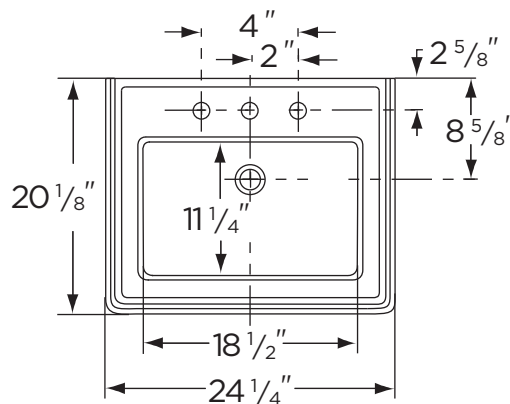

- 24 1/4" x 20 1/8" Pedestal Lavatory
- 4" Centers: 22-555
(Lavatory 12-555, Pedestal 29-847)
- 8" Centers: 22-559
(Lavatory 12-559, Pedestal 29-847)
- 18 1/2" x 11 1/4" Bowl
- Generous Washbasin
- Available in White and Biscuit

Dimensions:

Height 34 1/2"
 Width 24 1/4"
 Depth 20 1/8"
 Shipping Weight 71 lbs

Specifications: Lavatory—#12-555 Shown

Pedestal—#29-847

Job Name	
Date	
Model Specified	
Quantity	
Customer	
Contractor	
Architect/engineer	

www.gerberonline.com

LOGAN SQUARE™ PETITE

22-555 / 22-559

Petite Lavatory & Pedestal Unit
(Lavatory 12-555 Shown with Pedestal 29-847)

NOTES:

All dimensions are in inches.
Illustrations may not be drawn to scale.