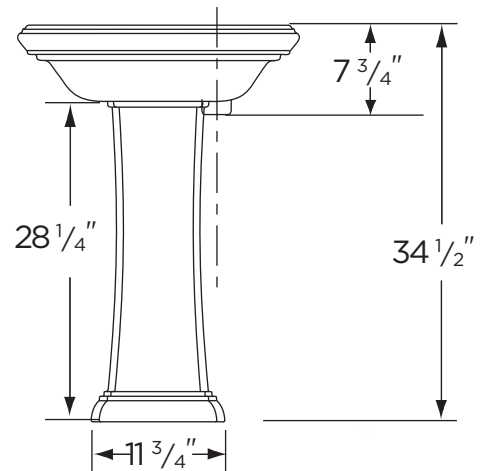

VITREOUS CHINA

LAVATORY
22-555 / 22-559

LAVATORIES

TOILETS

BIDETS / URINALS

CAST IRON

LOGAN SQUARE™ Petite Lavatory & Pedestal Unit

Features:

- 24 1/4" x 20 1/8" Pedestal Lavatory
- 4" Centers: 22-555
(Lavatory 12-555, Pedestal 29-847)
- 8" Centers: 22-559
(Lavatory 12-559, Pedestal 29-847)
- 18 1/2" x 11 1/4" Bowl
- Generous Washbasin
- Available in White and Biscuit

Dimensions:

Height 34 1/2"
 Width 24 1/4"
 Depth 20 1/8"
 Shipping Weight 71 lbs

Specifications: Lavatory—#12-555 Shown

Pedestal—#29-847

Job Name	
Date	
Model Specified	
Quantity	
Customer	
Contractor	
Architect/engineer	

www.gerberonline.com

LOGAN SQUARE™ PETITE

22-555 / 22-559

Petite Lavatory & Pedestal Unit
(Lavatory 12-555 Shown with Pedestal 29-847)

NOTES:

All dimensions are in inches.
Illustrations may not be drawn to scale.