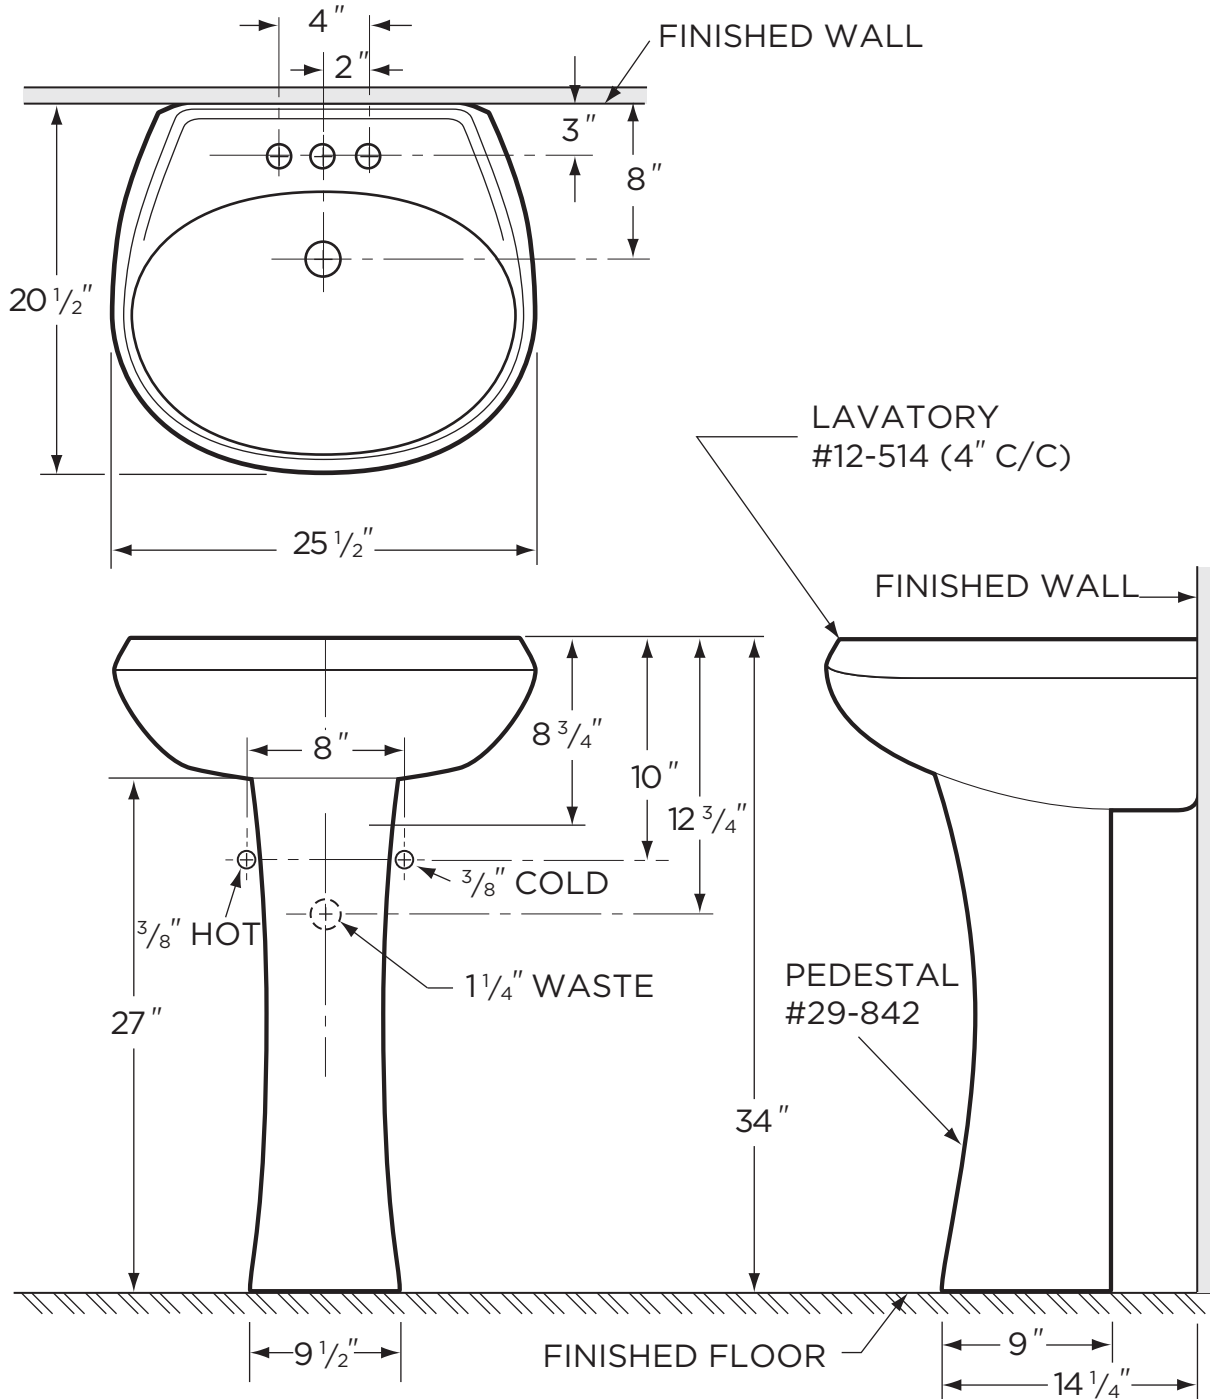

### Features:

- 25 1/2" x 20 1/2" Pedestal Lavatory
- 4" Centers (22-514)
- 8" Centers (22-518)
- Concealed Front Overflow
- Discrete Back Splash
- White, Bone, Biscuit

### Dimensions:

Height ..... 34"  
 Width ..... 25 1/2"  
 Depth ..... 20 1/2"  
 Shipping Weight ..... 66 lbs

Specifications: Lavatory—#12-514

Pedestal—#29-842

Job Name	
Date	
Model Specified	
Quantity	
Customer	
Contractor	
Architect/engineer	

www.gerberonline.com

MAXWELL®

22-514 / 22-518  
Lavatory & Pedestal Unit  
(Lavatory 12-514 with Pedestal 29-842)

**NOTES:**

All dimensions are in inches.

Illustrations may not be drawn to scale.

**PLUMBERS NOTE:**

Provide suitable reinforcement for all wall supports.

**IMPORTANT:**

Dimensions of fixtures are nominal and may vary within the range of tolerances established by ASME Standard A 112.19.2.