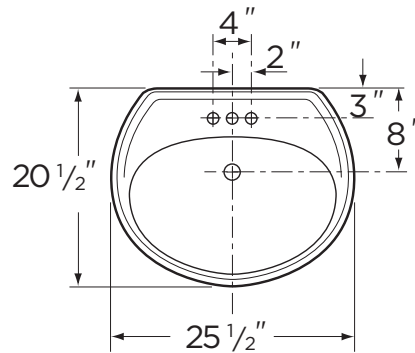

### Features:

- 25 1/2" x 20 1/2" Pedestal Lavatory
- 4" Centers (22-514)
- 8" Centers (22-518)
- Concealed Front Overflow
- Discrete Back Splash
- White, Bone, Biscuit

### Dimensions:

Height ..... 34"  
 Width ..... 25 1/2"  
 Depth ..... 20 1/2"  
 Shipping Weight ..... 66 lbs

Specifications: Lavatory—#12-514

Pedestal—#29-842

Job Name	
Date	
Model Specified	
Quantity	
Customer	
Contractor	
Architect/engineer	

www.gerberonline.com

MAXWELL®

22-514 / 22-518  
Lavatory & Pedestal Unit  
(Lavatory 12-514 with Pedestal 29-842)

**NOTES:**

All dimensions are in inches.

Illustrations may not be drawn to scale.

**PLUMBERS NOTE:**