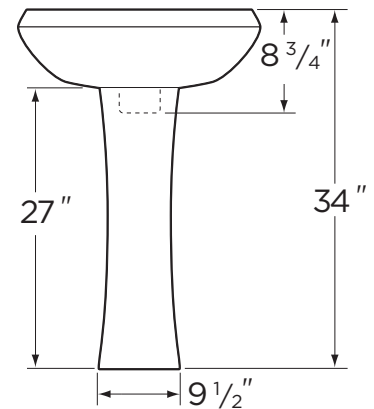

### Features:

- 25 1/2" x 20 1/2" Pedestal Lavatory
- 4" Centers (22-514)
- 8" Centers (22-518)
- Concealed Front Overflow
- Discrete Back Splash
- White, Bone, Biscuit

### Dimensions:

Height ..... 34"  
 Width ..... 25 1/2"  
 Depth ..... 20 1/2"  
 Shipping Weight ..... 66 lbs

Specifications: Lavatory—#12-514

Pedestal—#29-842

Job Name	
Date	
Model Specified	
Quantity	
Customer	
Contractor	
Architect/engineer	

www.gerberonline.com

MAXWELL®

22-514 / 22-518  
Lavatory & Pedestal Unit  
(Lavatory 12-514 with Pedestal 29-842)

**NOTES:**

All dimensions are in inches.

Illustrations may not be drawn to scale.

**PLUMBERS NOTE:**