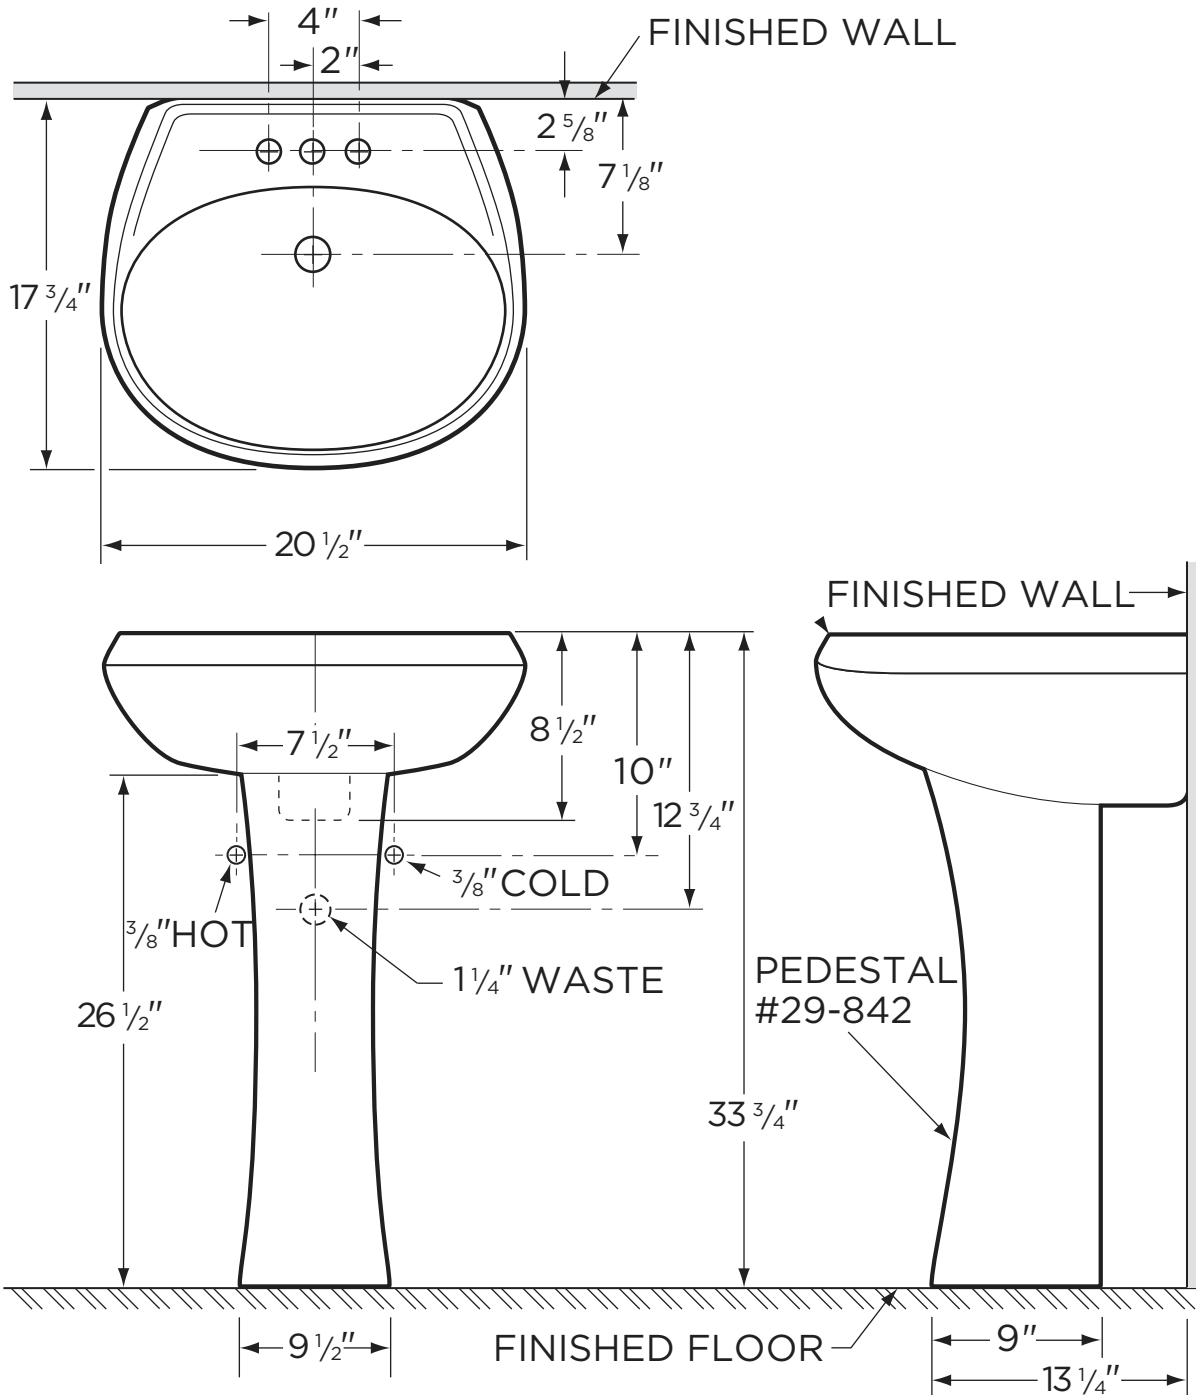

### Features:

- 20 1/2" x 17 3/4" Pedestal Lavatory
- Single Hole, and 4" Centers
- Concealed Front Overflow
- Discrete Back Splash
- Single hole available in white only
- 4"CC available in white, bone & biscuit

### Dimensions:

Height .....33 3/4"  
 Width .....20 1/2"  
 Depth .....17 3/4"  
 Shipping Weight .....59 lbs

# MAXWELL<sup>®</sup>

by Gerber

22-501, 22-504  
Lavatory & Pedestal Unit

**NOTES:**

All dimensions are in inches.

Illustrations may not be drawn to scale.

**PLUMBERS NOTE:**

Provide suitable reinforcement for all wall supports.

**IMPORTANT:**

Dimensions of fixtures are nominal and may vary within the range of tolerances established by ASME Standard A 112.19.2.