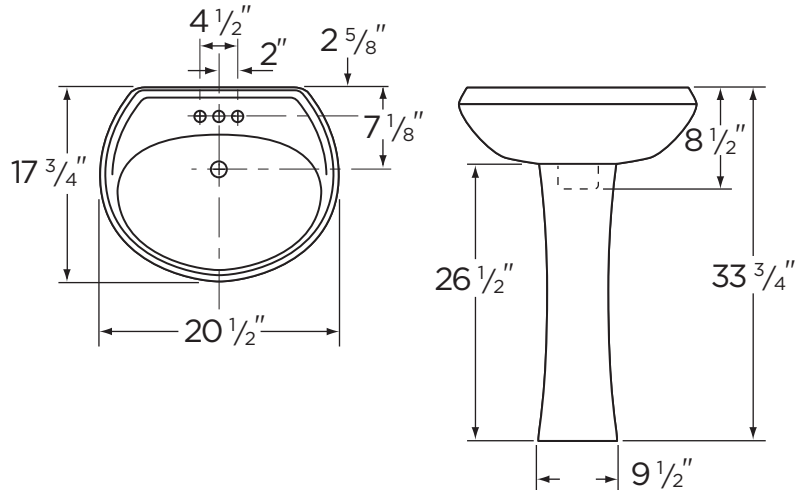

Job Name	
Date	
Model Specified	
Quantity	
Customer	
Contractor	
Architect/engineer	

www.gerberonline.com