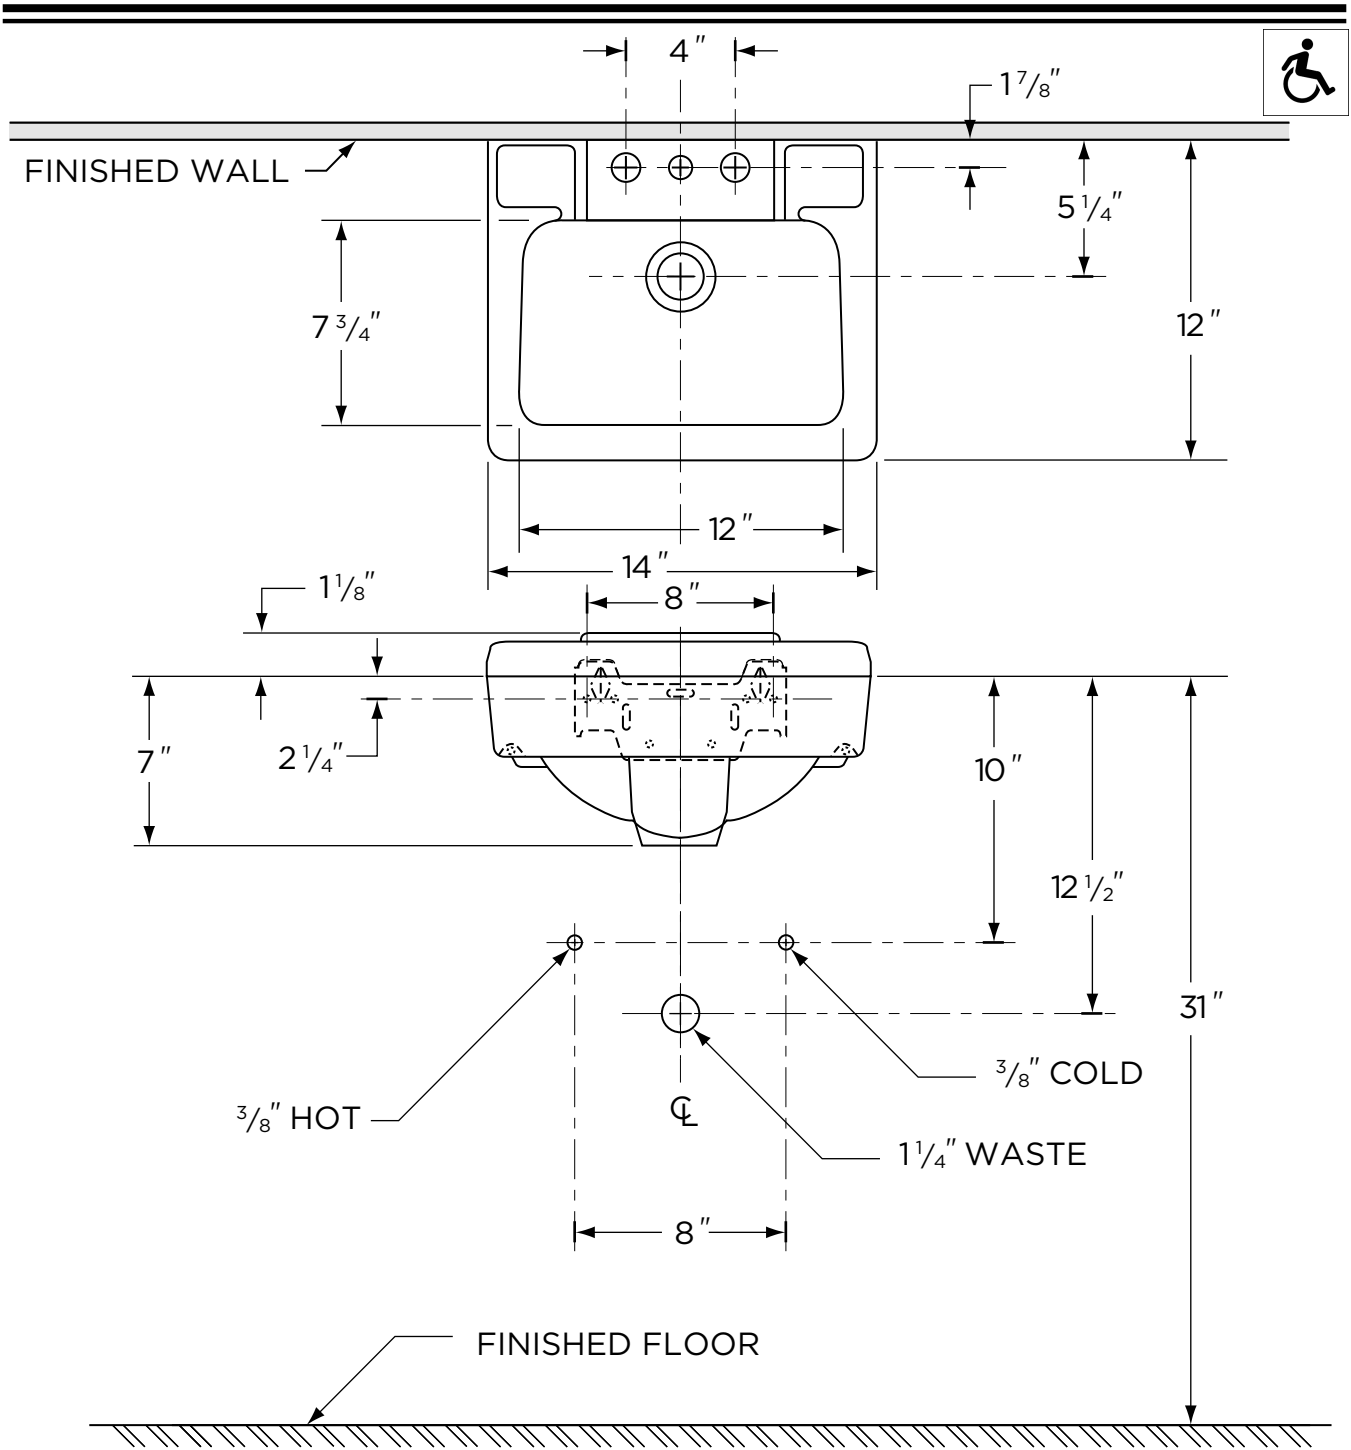

VITREOUS CHINA

LAVATORY
12-354

LAVATORIES

TOILETS

BIDETS / URINALS

CAST IRON

WEST POINT™ SPACE SAVER Ledge Type

Features:

- 14" x 12" Wall-Hung Lavatory
- 4" Faucet Centers
- 12" x 7 3/4" Bowl
- Two Integral Self-Draining Soap Dishes
- Front Overflow
- Fast Aligning One-Piece Wall Hanger

Dimensions:

Height 8 1/8"
 Width 14"
 Depth 12"
 Shipping Weight 19 lbs

Warranty:

- Limited Lifetime Warranty

www.gerberonline.com

WEST POINT™ SPACE SAVER

12-354
Ledge Type

NOTES:
All dimensions are in inches.
Illustrations may not be drawn to scale.
PLUMBERS NOTE:
Provide suitable reinforcement for all wall supports.

IMPORTANT:
Dimensions of fixtures are nominal and may vary within the range of tolerances established by ASME Standard A 112.19.2.