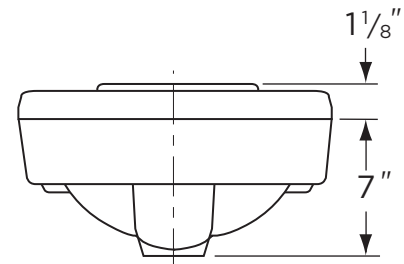

VITREOUS CHINA

LAVATORY
12-354

LAVATORIES

TOILETS

BIDETS / URINALS

CAST IRON

WEST POINT™ SPACE SAVER Ledge Type

Features:

- 14" x 12" Wall-Hung Lavatory
- 4" Faucet Centers
- 12" x 7 3/4" Bowl
- Two Integral Self-Draining Soap Dishes
- Front Overflow
- Fast Aligning One-Piece Wall Hanger

Dimensions:

Height 8 1/8"
 Width 14"
 Depth 12"
 Shipping Weight 19 lbs

Warranty:

- Limited Lifetime Warranty

www.gerberonline.com

WEST POINT™ SPACE SAVER

12-354
Ledge Type

NOTES:
All dimensions are in inches.
Illustrations may not be drawn to scale.
PLUMBERS NOTE:
Provide suitable reinforcement for all wall supports.