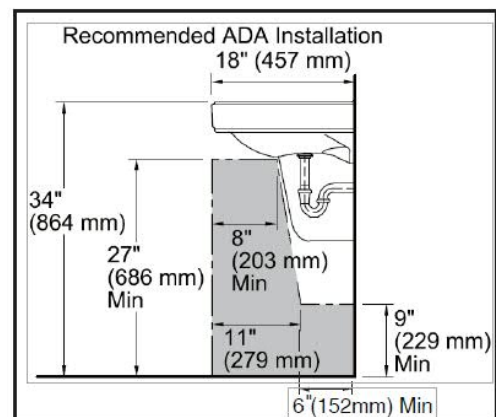

VITREOUS CHINA

LAVATORY
12-354

LAVATORIES

TOILETS

BIDETS / URINALS

CAST IRON

WEST POINT™ SPACE SAVER Ledge Type

Features:

- 14" x 12" Wall-Hung Lavatory
- 4" Faucet Centers
- 12" x 7 3/4" Bowl
- Two Integral Self-Draining Soap Dishes
- Front Overflow
- Fast Aligning One-Piece Wall Hanger

Dimensions:

Height 8 1/8"
 Width 14"
 Depth 12"
 Shipping Weight 19 lbs

Warranty:

- Limited Lifetime Warranty

www.gerberonline.com

WEST POINT™ SPACE SAVER

12-354
Ledge Type

NOTES:
All dimensions are in inches.
Illustrations may not be drawn to scale.
PLUMBERS NOTE:
Provide suitable reinforcement for all wall supports.

IMPORTANT:
Dimensions of fixtures are nominal and may vary within the range of tolerances established by ASME Standard A 112.19.2.