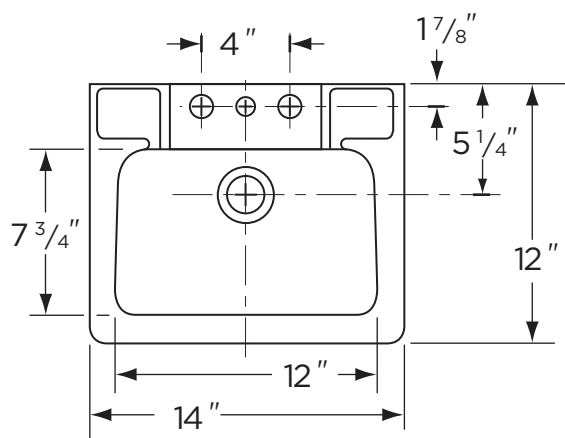

VITREOUS CHINA

LAVATORY
12-354

LAVATORIES

TOILETS

BIDETS / URINALS

CAST IRON

WEST POINT™ SPACE SAVER Ledge Type

Features:

- 14" x 12" Wall-Hung Lavatory
- 4" Faucet Centers
- 12" x 7 3/4" Bowl
- Two Integral Self-Draining Soap Dishes
- Front Overflow
- Fast Aligning One-Piece Wall Hanger

Dimensions:

Height 8 1/8"
 Width 14"
 Depth 12"
 Shipping Weight 19 lbs

Warranty:

- Limited Lifetime Warranty

www.gerberonline.com

WEST POINT™ SPACE SAVER

12-354
Ledge Type

NOTES:
All dimensions are in inches.
Illustrations may not be drawn to scale.
PLUMBERS NOTE:
Provide suitable reinforcement for all wall supports.

IMPORTANT:
Dimensions of fixtures are nominal and may vary within the range of tolerances established by ASME Standard A 112.19.2.