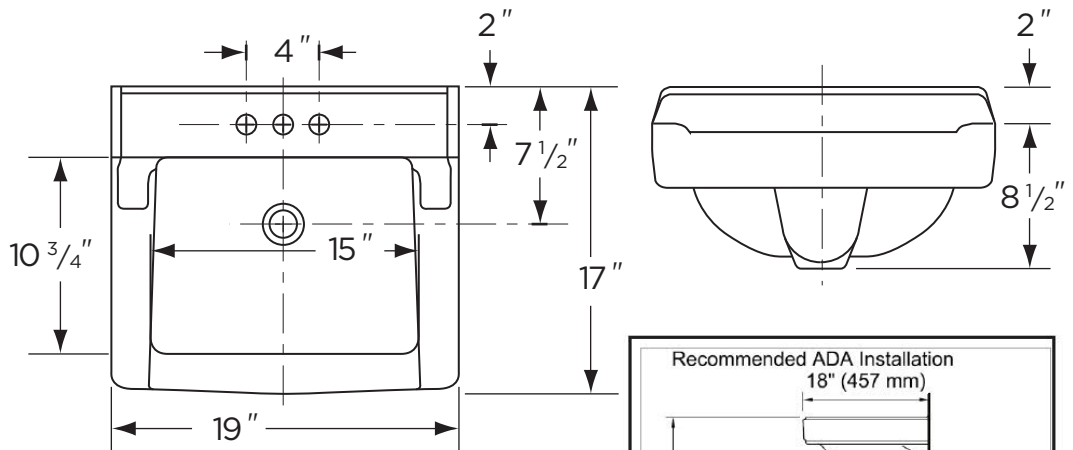

VITREOUS CHINA

LAVATORY
12-314

LAVATORIES

TOILETS

BIDETS / URINALS

CAST IRON

PLYMOUTH™ Wall-Hung, Ledge Type

Features:

- Outer Dimensions: 19" x 17"
- Inner Dimensions: 15" x 10 3/4"
- Rectangular shaped basin
- Two Integral Self-Draining Soap Dishes
- Exposed Rear Overflow
- Fast Aligning One-Piece Wall Hanger
- 4" Faucet Centers
- ADA Compliant

Dimensions:

- Height 10 1/2"
- Width 19"
- Depth 17"
- Ledge Height 2"
- Shipping Weight 33 lbs

www.gerberonline.com

NOTES:
All dimensions are in inches.
Illustrations may not be drawn to scale.

IMPORTANT:
Dimensions of fixtures are nominal and may vary within the range of tolerances established by ASME Standard A 112.19.2.