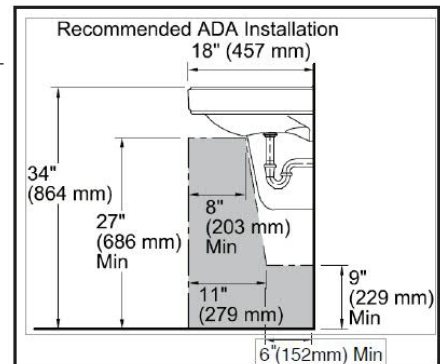

VITREOUS CHINA

LAVATORY
12-314

LAVATORIES

TOILETS

BIDETS / URINALS

CAST IRON

PLYMOUTH™ Wall-Hung, Ledge Type

Features:

- Outer Dimensions: 19" x 17"
- Inner Dimensions: 15" x 10 3/4"
- Rectangular shaped basin
- Two Integral Self-Draining Soap Dishes
- Exposed Rear Overflow
- Fast Aligning One-Piece Wall Hanger
- 4" Faucet Centers
- ADA Compliant

Dimensions:

- Height 10 1/2"
- Width 19"
- Depth 17"
- Ledge Height 2"
- Shipping Weight 33 lbs

www.gerberonline.com

NOTES:
All dimensions are in inches.
Illustrations may not be drawn to scale.

IMPORTANT:
Dimensions of fixtures are nominal and may vary within the range of tolerances established by ASME Standard A 112.19.2.