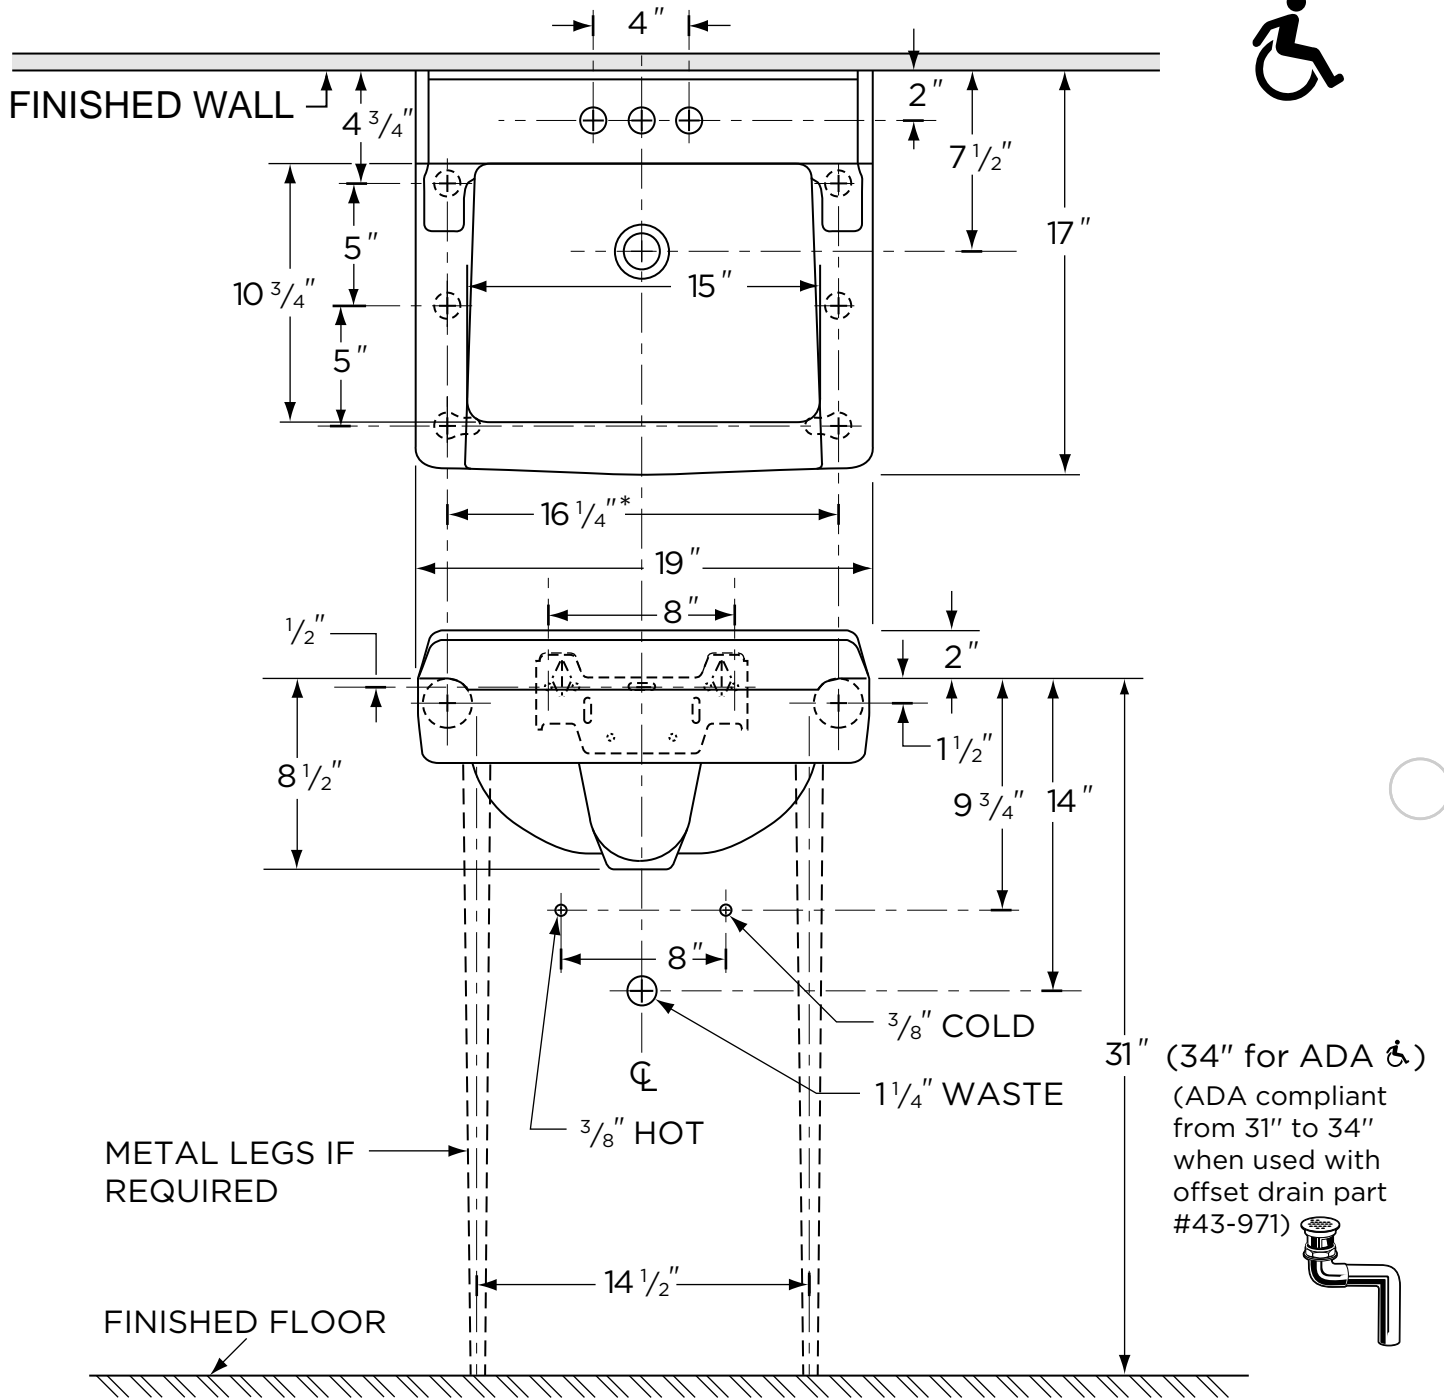

VITREOUS CHINA

LAVATORY
12-314

LAVATORIES

TOILETS

BIDETS / URINALS

CAST IRON

PLYMOUTH™ Wall-Hung, Ledge Type

Features:

- Outer Dimensions: 19" x 17"
- Inner Dimensions: 15" x 10 3/4"
- Rectangular shaped basin
- Two Integral Self-Draining Soap Dishes
- Exposed Rear Overflow
- Fast Aligning One-Piece Wall Hanger
- 4" Faucet Centers
- ADA Compliant

Dimensions:

- Height 10 1/2"
- Width 19"
- Depth 17"
- Ledge Height 2"
- Shipping Weight 33 lbs

www.gerberonline.com

NOTES:
All dimensions are in inches.
Illustrations may not be drawn to scale.

IMPORTANT:
Dimensions of fixtures are nominal and may vary within the range of tolerances established by ASME Standard A 112.19.2.

PLUMBERS NOTE:
Must use backer board or equivalent that will hold 250 lbs at the front top edge of the basin.