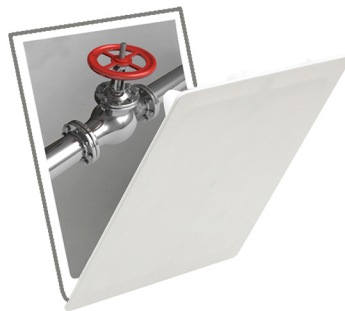

ACCESS PANELS

CODE	DESCRIPTION
AP-0808	FLUIDMASTER 8" (200mm) ACCESS PANEL - SNAP IN WHITE
BARCODE	PK QTY
039961008084	10
CODE	DESCRIPTION
AP-1414	FLUIDMASTER 14" (350mm) ACCESS PANEL - SNAP IN WHITE
CODE	PK QTY
039961014146	10

- Conceals household plumbing, wiring and cables
- Easy to install - No framing required
- Works in walls and ceilings up to 20mm thick
- Great for Spa pumps, security systems, computer/audio/TV cables
- Snaps in and out of position with no visible clamps or screws
- Spring loaded snap in feature
- Can be painted and wall papered
- The easiest way to conceal utilities

ACCESS PANELS

DESCRIPTION	CODE
HARON 8" x 8" (200 x 200mm) ACCESS PANEL - WHITE PRIMED STEEL	AP6725
BARCODE	9312343065440
DESCRIPTION	CODE
HARON 8" x 8" (200 x 200mm) ACCESS PANEL - STAINLESS STEEL	AP6735
BARCODE	9312343065556
DESCRIPTION	CODE
HARON 14" x 14" (350 x 350mm) ACCESS PANEL - STAINLESS STEEL	AP6741
BARCODE	9312343064597
DESCRIPTION	CODE
HARON 14" x 14" (350 x 350mm) ACCESS PANEL - WHITE PRIMED STEEL	AP6731
BARCODE	9312343065457
DESCRIPTION	CODE
HARON 18" x 18" (450 x 450mm) ACCESS PANEL - WHITE PRIMED STEEL	AP6748
BARCODE	9312343065563