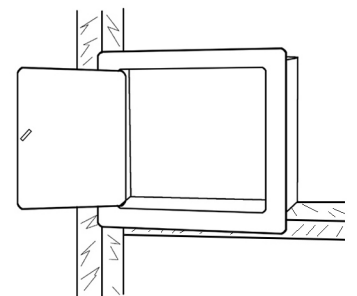

- 16 gauge steel
- No weld seams
- Screwdriver lock fitting