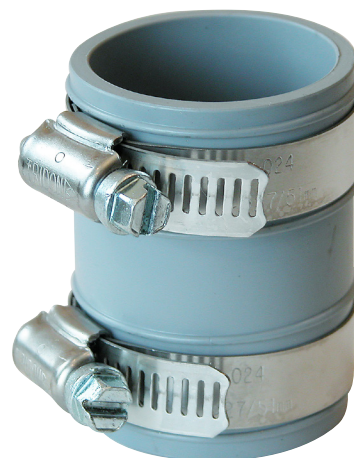

Tubular Drain Pipe Connectors

Repair or alter tubular drain pipe

Fernco Tubular Drain Pipe Connectors offer a quick solution to extend, alter or repair any combination of 1-1/2" or 1-1/4" brass or plastic drain pipe. Whether connecting brass or plastic, the PVC material is formulated to provide a reliable connection that can be installed in minutes.

Part Number	Description
TC-150	1-1/4" or 1-1/2" tubular drain pipe

Dishwasher Drain Connector

Connect dishwasher hoses to sink drain or garbage disposals

Fernco Dishwasher Drain Connector connects a dishwasher hose to sink drains and garbage disposers. The strong, elastomeric PVC material is engineered to move with the connection for a leak free solution that will last for years.

Part Number	Description
DWC-100	1/2" x 3/4" dishwasher drain connector

Shower Drain Connector

Connect drain pipe to shower drain pipes

Fernco Shower Drain Connectors connect 2" DWV plastic, sch. 40 steel, or XHCI pipe to shower drain bodies.

Part Number	Shower Drain Body
SD-200	American Brass & Aluminum, Armstrong (requires cutting to 3/4" height), Casper Model 101-101P, Casper Model 101 BR, Garvin Model 475, Intercon, Kohler, Schual Mfg. Brass Model 1524
SD-210	Mustee 1-piece molded shower base, Owens Corning 1-piece molded shower base