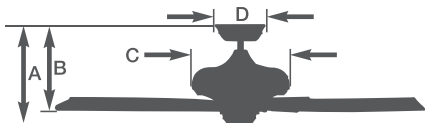

CF717SW - Satin White with Reversible Satin White/Maple Blades

- No-Light Option included
- Medium-base light fixture with three 13-watt CFL bulbs *(included)*
- 52" blade span
- 80" lead wires
- 4.5" downrod included

Motor: 153x17mm

Ashland Energy Ratings at High Speed

Airflow Cubic Ft Per Min.	Electricity Use Watts (Excl. Lights)	Airflow Efficiency Cubic Ft Per Min. Per Watt
4939	56	88

A: 17/13" B: 9.5/13.5" C: 12" D: 5.3"