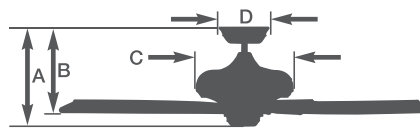

A: 18.5"/14.8"   B: 8.3"/11.5"   C: 11.5"   D: 5.2"

go **ABOVE**™