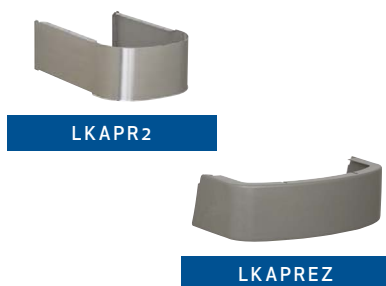

ACCESSORIES

Bubblers

Replacement styles for any need.

Mounting Frames

Frames for attaching in-wall style coolers and fountains.
For single and bi-level models.

Outdoor Accessories

For additional functionality of specific outdoor style units.

- Non-locking hose bib.
- Locking hose bib.
- Direct bury kit.

Cane Aprons

For use in specific bi-level applications.