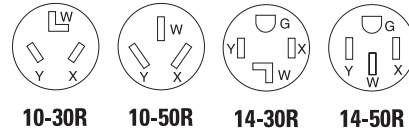

Range & dryer power receptacles

Product description

3-pole, 3-wire non-grounding
30A, 125/250V/AC
50A, 125/250V/AC

32B

112

1258

Design features

- For replacement use in older homes with 3-wire range and dryer connection points
- Heavy gauge galvanized steel mounting strap for corrosion resistance
- Flush receptacles fit one-gang or two-gang enclosures
- For use with copper or aluminum wire
- Surface receptacles have patented lay-in terminals that accept up to #4 AWG wire
- Surface receptacle backs feature concentric knockouts and an adjustable cord clamp to allow wiring from back or bottom

Flush power receptacles

Rating		NEMA	Description	Color	Catalog no.	 
A	V/AC					
30	125/250	10-30R	Flush mount dryer power receptacle, matching plug S80	B	□ 38B	• •
50	125/250	10-50R	Flush mount range power receptacle, matching plug S80	B	□ 32B	• •

Listed to UL498 & UL943, file no. E60120; NOM certified

Surface power receptacles

Rating		NEMA	Description	Color	Catalog no.	 
A	V/AC					
30	125/250	10-30R	Flush mount dryer power receptacle, matching plug S80	BK	□ 125	• •
50	125/250	10-50R	Flush mount range power receptacle, matching plug S80	BK	□ 112	• •

Listed to UL498, file no. E15058; CSA certified to C22.2, no. 42; NOM certified

Flush power receptacles

Rating		NEMA	Description	Color	Catalog no.	 
A	V/AC					
30	125/250	14-30R	Flush mount dryer power receptacle, matching plug S21	BK	□ 1257	• •
50	125/250	14-50R	Flush mount range power, matching plug S21	BK	□ 1258	• •