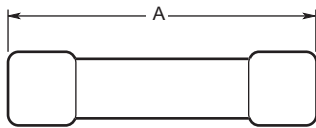

**Standard Dimension Fuses with 10kA Minimum Interrupting Rating;
CSA Certified to C22.2 No. 59.1**

Time-Delay

Volts	Ref.	Amp Ratings	Ctn. Qty.
600Vac	CDSC*	Below 10A use ECSR 10, 12, 15, 20, 25, 30, 35, 40, 45, 50, 60	10
		70, 80, 90, 100	5
		110, 125, 150, 175, 200, 225, 250, 300, 350, 400, 450, 500, 600	1
250Vac	CDNC*	Below 10A use ECNR 10, 12, 15, 20, 25, 30, 35, 40, 45, 50, 60	10
		70, 80, 90, 100	5
		110, 125, 150, 175, 200, 225, 250, 300, 350, 400, 450, 500, 600	1

One-Time

Volts	Ref.	Amp Ratings	Ctn. Qty.
600Vac	KOS**	1, 2, 3, 4, 5, 6, 7, 8, 10, 12, 15, 20, 25, 30 35, 40, 45, 50, 60	10
		70, 80, 90, 100	5
		110, 125, 150, 175, 200, 225, 250, 300, 350, 400, 450, 500, 600	1
250Vac	KON**	1, 2, 3, 4, 5, 6, 7, 8, 10, 12	10
	PONC***	15, 20, 25, 30, 35, 40, 45, 50, 60 (CSA 'P')	
	KON	70, 80, 90, 100 110, 125, 150, 175, 200, 225, 250, 300, 350, 400, 450, 500, 600	5 1

Dimensions - in (mm)

Ferrule Design—1 through 60 Amps

Knife Blade—70 through 600 Amps

Volts	Catalog Number	Amps	Max. A	Min. B	Min. C	D	E	F
250Vac	CDNC* PONC*** KON*	1-30	2.0 (50.8)	0.56 (14.3)	-	-	-	-
		35-60	3.0 (76.2)	0.81 (20.6)	-	-	-	-
		70-100	5.88 (149.4)	-	1.0 (25.4)	-	0.13 (3.2)	0.75 (19.1)
		110-200	7.3 (185.4)	-	1.38 (34.9)	4.13 (104.8)	0.19 (4.8)	1.13 (28.6)
		225-400	8.63 (219.2)	-	1.88 (47.6)	4.63 (117.5)	0.25 (6.4)	1.63 (41.3)
		450-600	10.38 (263.7)	-	2.25 (57.2)	5.19 (131.8)	0.25 (6.4)	2 (50.8)
600Vac	CDSC* KOS*	1-30	5.0 (127.0)	0.81 (20.6)	-	-	-	-
		35-60	5.5 (139.7)	1.06 (27.0)	-	-	-	-
		70-100	7.88 (200.2)	-	1.0 (25.4)	-	0.13 (3.2)	0.75 (19.1)
		110-200	9.63 (244.6)	-	1.38 (34.9)	6.13 (115.6)	0.19 (4.8)	1.13 (28.6)
		225-400	11.63 (295.4)	-	1.88 (47.6)	7.13 (118.1)	0.25 (6.4)	1.63 (41.3)
		450-600	13.38 (339.9)	-	2.25 (57.2)	8.19 (208.0)	0.25 (6.4)	2 (50.8)