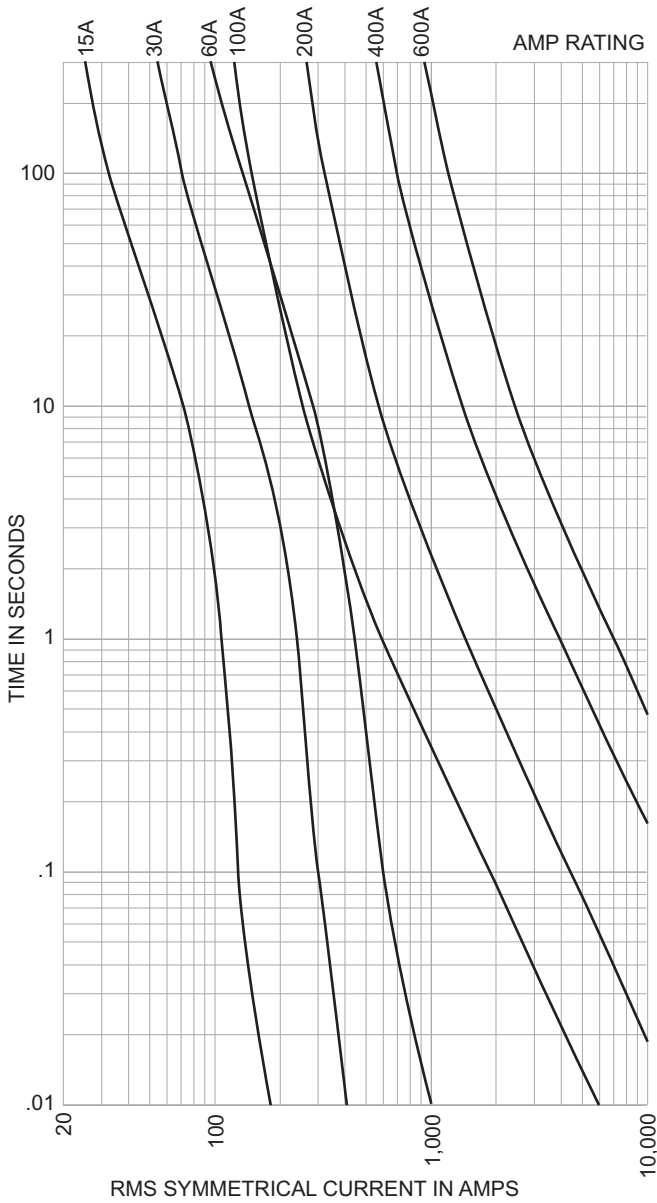

Average Time-Current Curves

Cat. No. KON/PONC 250Vac