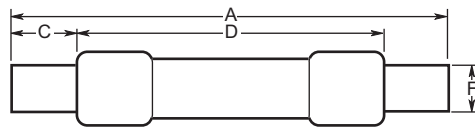

**Standard Dimension Fuses with 10kA Minimum Interrupting Rating;
CSA Certified to C22.2 No. 59.1**

Time-Delay

Volts	Ref.	Amp Ratings	Ctn. Qty.
600Vac	CDSC*	Below 10A use ECSR 10, 12, 15, 20, 25, 30, 35, 40, 45, 50, 60	10
		70, 80, 90, 100	5
		110, 125, 150, 175, 200, 225, 250, 300, 350, 400, 450, 500, 600	1
250Vac	CDNC*	Below 10A use ECNR 10, 12, 15, 20, 25, 30, 35, 40, 45, 50, 60	10
		70, 80, 90, 100	5
		110, 125, 150, 175, 200, 225, 250, 300, 350, 400, 450, 500, 600	1

One-Time

Volts	Ref.	Amp Ratings	Ctn. Qty.
600Vac	KOS**	1, 2, 3, 4, 5, 6, 7, 8, 10, 12, 15, 20, 25, 30 35, 40, 45, 50, 60	10
		70, 80, 90, 100	5
		110, 125, 150, 175, 200, 225, 250, 300, 350, 400, 450, 500, 600	1
250Vac	KON**	1, 2, 3, 4, 5, 6, 7, 8, 10, 12	10
	PONC***	15, 20, 25, 30, 35, 40, 45, 50, 60 (CSA 'P')	
	KON	70, 80, 90, 100 110, 125, 150, 175, 200, 225, 250, 300, 350, 400, 450, 500, 600	5 1

Dimensions - in (mm)

Ferrule Design—1 through 60 Amps

Knife Blade—70 through 600 Amps

Volts	Catalog Number	Amps	Max. A	Min. B	Min. C	D	E	F
250Vac	CDNC* PONC*** KON*	1-30	2.0 (50.8)	0.56 (14.3)	-	-	-	-
		35-60	3.0 (76.2)	0.81 (20.6)	-	-	-	-
		70-100	5.88 (149.4)	-	1.0 (25.4)	-	0.13 (3.2)	0.75 (19.1)
		110-200	7.3 (185.4)	-	1.38 (34.9)	4.13 (104.8)	0.19 (4.8)	1.13 (28.6)
		225-400	8.63 (219.2)	-	1.88 (47.6)	4.63 (117.5)	0.25 (6.4)	1.63 (41.3)
		450-600	10.38 (263.7)	-	2.25 (57.2)	5.19 (131.8)	0.25 (6.4)	2 (50.8)
600Vac	CDSC* KOS*	1-30	5.0 (127.0)	0.81 (20.6)	-	-	-	-
		35-60	5.5 (139.7)	1.06 (27.0)	-	-	-	-
		70-100	7.88 (200.2)	-	1.0 (25.4)	-	0.13 (3.2)	0.75 (19.1)
		110-200	9.63 (244.6)	-	1.38 (34.9)	6.13 (115.6)	0.19 (4.8)	1.13 (28.6)
		225-400	11.63 (295.4)	-	1.88 (47.6)	7.13 (118.1)	0.25 (6.4)	1.63 (41.3)
		450-600	13.38 (339.9)	-	2.25 (57.2)	8.19 (208.0)	0.25 (6.4)	2 (50.8)