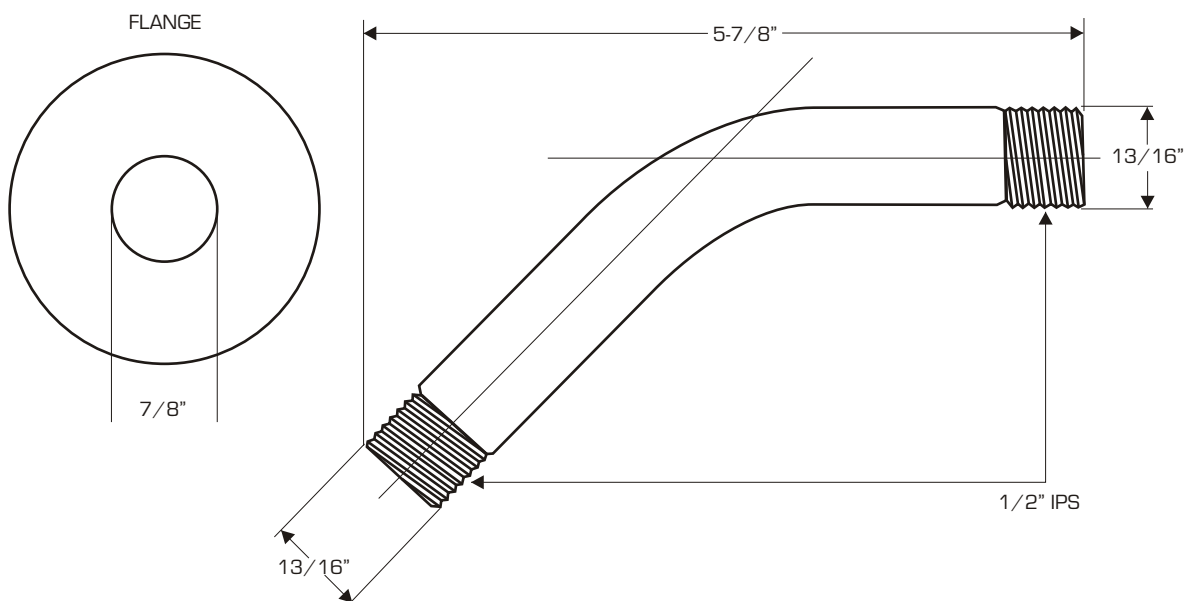

SHOWER ARM

The Right Choice...

TECHNICAL DATA

DESCRIPTION:

1-1/2" x 6" shower arm with flange

CONSTRUCTION:

Brass construction w/ 1/2" MPT tapered threads

FINISH:

Chrome plated

PACKAGING:

Inner carton: 10

Master carton: 100

BRAND: EZ-FLO

PART#
15053

Country of origin: China

ROUGH IN DRAWING

ALL DIMENSIONS SHOWN ARE NOMINAL