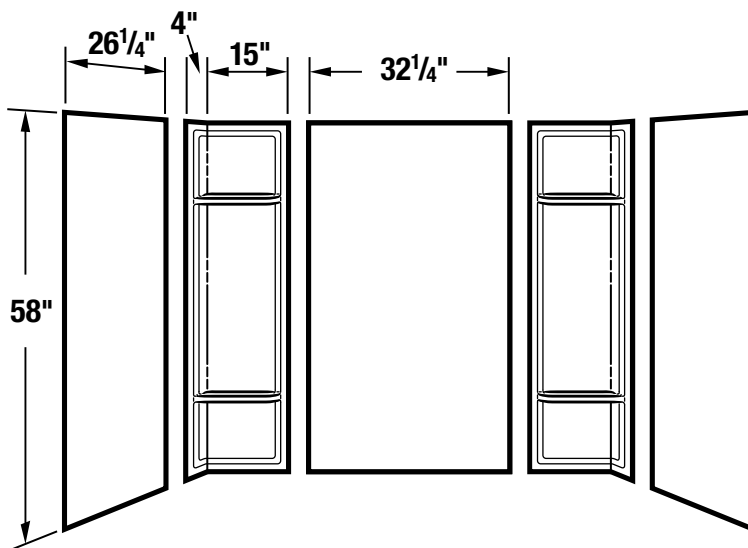

SEE PAGE 2 FOR A LIST OF ACCESSORIES! ▶

Design features:

- Formed from high-grade thermoplastic
- Ideal for new or remodel projects...fits all Topaz™ Fiberglass Bathtubs, as well as standard 30" x 60" bathtubs of other manufacturers.
- Panels can be trimmed to simplify installation in out-of-plumb alcoves or for installing DURATRIM® window kits
- Includes four large, molded-in, self-draining shelf ideal for shampoo, soap, etc.
- Five panel wall system with seamless corner panels and overlapping edges, create a watertight wall surround.
- Adhesive mounts to drywall or like surfaces
- Available in white or bone.
- Smooth, colorfast glossy finish, resists scuffs.
- Mold and mildew-resistant...easy to clean

Specifications

Model	Color	Fits Alcove	UPC
53WHT	White	30" x 60"	6 71031 00428 4
53BN	Bone	30" x 60"	6 71031 00429 1

General: Furnish and install as shown on plans, DURAWALL® Bathtub Wall model 53, as manufactured by E.L. Mustee & Sons, Inc. The hi-impact thermoplastic wall system shall be 5-piece construction with four formed shelves. One-piece, seamless corner panels with overlapping edges. Uniform color throughout entire thickness of each panel. Color _____ (White, Bone).

Model No.	Size	UPC
390.305	18"	6 71031 00452 9
390.301	24"	6 71031 00359 1
390.306	36"	6 71031 00434 5
390.307	42"	6 71031 00435 2
390.302	48"	6 71031 00360 7