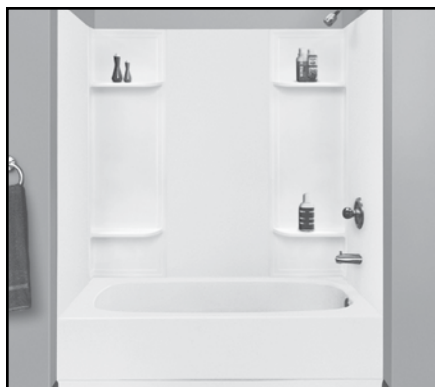

SEE PAGE 2 FOR A LIST OF ACCESSORIES! ▶

Design features:

- Formed from high-grade thermoplastic
- Ideal for new or remodel projects...fits all Topaz™ Fiberglass Bathtubs, as well as standard 30" x 60" bathtubs of other manufacturers.
- Panels can be trimmed to simplify installation in out-of-plumb alcoves or for installing DURATRIM® window kits
- Includes four large, molded-in, self-draining shelf ideal for shampoo, soap, etc.
- Five panel wall system with seamless corner panels and overlapping edges, create a watertight wall surround.
- Adhesive mounts to drywall or like surfaces
- Available in white or bone.
- Smooth, colorfast glossy finish, resists scuffs.
- Mold and mildew-resistant...easy to clean

Specifications

Model	Color	Fits Alcove	UPC
53WHT	White	30" x 60"	6 71031 00428 4
53BN	Bone	30" x 60"	6 71031 00429 1

General: Furnish and install as shown on plans, DURAWALL® Bathtub Wall model 53, as manufactured by E.L. Mustee & Sons, Inc. The hi-impact thermoplastic wall system shall be 5-piece construction with four formed shelves. One-piece, seamless corner panels with overlapping edges. Uniform color throughout entire thickness of each panel. Color _____ (White, Bone).

Requires three to five or more 11 oz. cartridges of panel adhesive labeled for bonding to Bathtub and Shower walls.

Don't use adhesive containing tar, asphalt, lacquer thinner or toluene.

▶ **TOPAZ™ Premium Fiberglass Bathtubs, 30"x 60"**

Elegance, classic design, quality craftsmanship, deep colorfast finish...everything you're looking for in a premium soaking bathtub can be summed up in one word...TOPAZ™. These high quality bathtubs fit all Mustee bathtub wall systems and 30" x 60" standard bathtub walls.