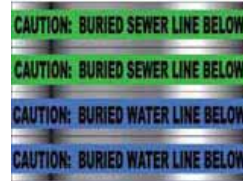

Marking Paint

12 Cans / Case
13+ Cases = FFA
Solvent Based

Water Based Available

Long Range Marker

Green and Blue (Other
Colors Available)

Locators Available

Marker Balls

Green and Blue (Other
Colors Available)

Locators Available

Non-Detectable Tape

3" x 1000' Barricade Caution / Cuidado
3" x 1000' 4 mil Sewer, Gas or Water
6" x 1000' 4 mil Sewer or Water

Detectable Tape

2" x 1000' Roll
3" x 1000' Roll
6" x 1000' Roll
12" x 1000' Roll