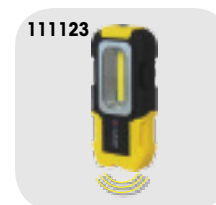

CATALOG NO.	DESCRIPTION	UOM	ORDER MULTIPLE
114301	HEMImini™ Worklight	EA	1
410239	Magnetic Cover for HEMImini™ Worklight	EA	1

Clipstrip™ Aqua

Clipstrip™ Aqua is a waterproof light with 180 lumens and includes a magnetic clip and floats. It is available in yellow and comes with a rechargeable 2200 mAh lithium-ion battery. Sold individually.

CATALOG NO.	DESCRIPTION	UOM	ORDER MULTIPLE
111113	Clipstrip™ Aqua Light	EA	1

PIVOT™ mini

The PIVOT™ mini is a light that has a 360° swivel hook with 120 lumens and magnetic back and base. Lights on front and top with three AAA batteries included. Available in yellow or camo.

CATALOG NO.	DESCRIPTION	UOM	ORDER MULTIPLE
111115	PIVOT™ mini Pivoting Worklight	EA	12
111117	PIVOT™ mini Pivoting Worklight, Camo	EA	12

PIVOT™ Tough-Light

The PIVOT™ Tough Light has 150 lumens with a hanging hook and magnetic base. It also has 180 degree pivoting capability with three AAA batteries included.