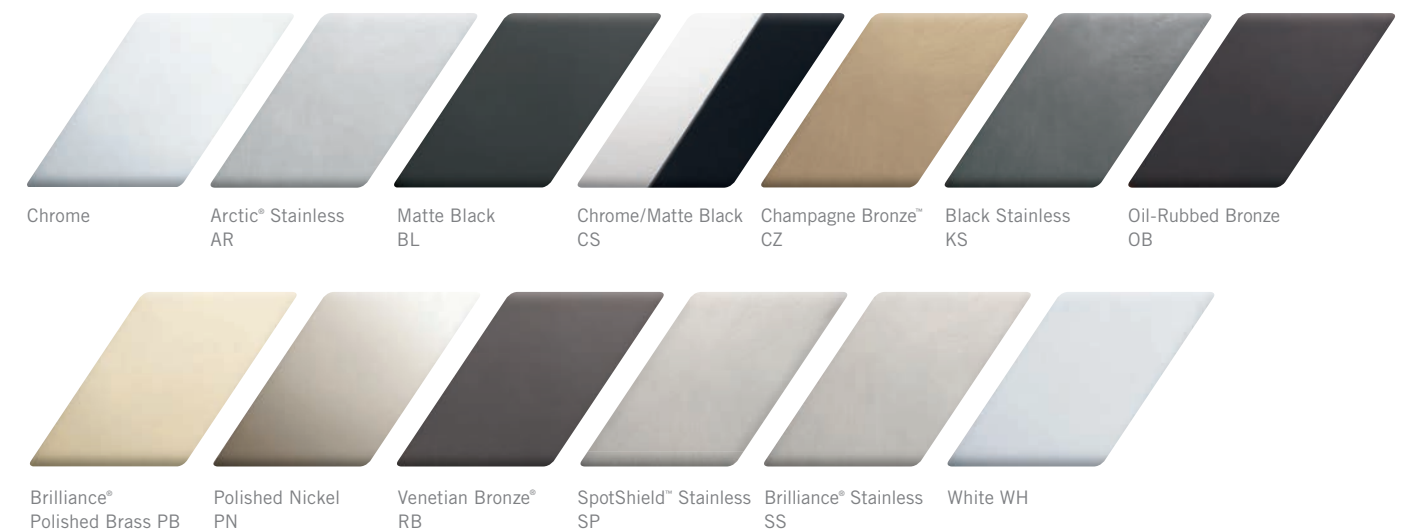

Finishes for your faucets.

Our products are available in a range of finishes, so you can complement any kitchen or bathroom décor with added warmth, texture, depth and color.