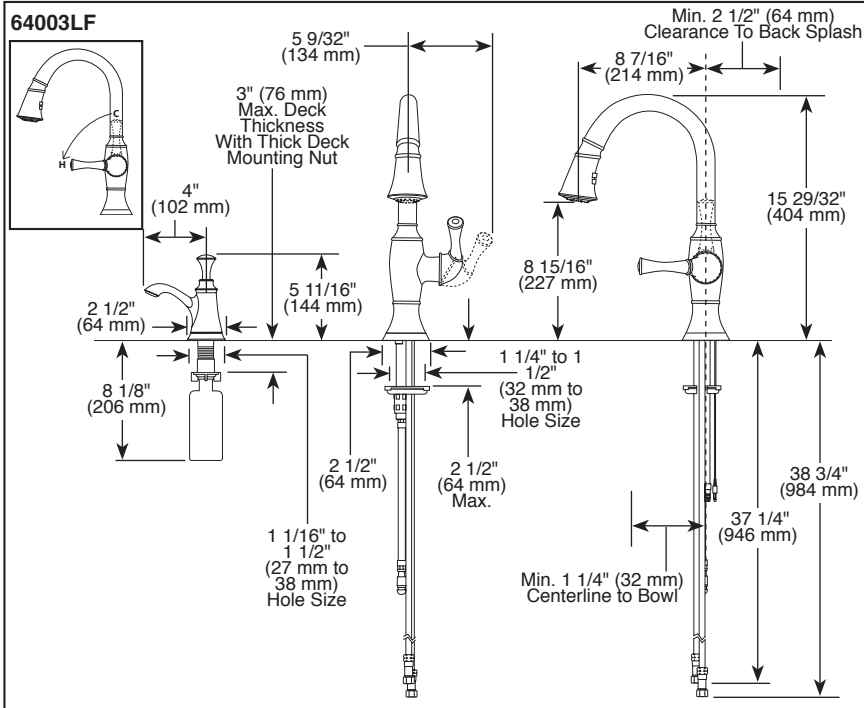

BRIZO® KITCHEN FAUCETS

- Talo® Collection
- Single Handle Deck Mount
- Optional Vase or Towel Hook
- Interchangeable with Soap Dispenser

Submitted Model No.: _____
Specific Features: _____

▲ Designate proper finish suffix

BSP-K-64003LF Rev. M

FEATURES:

- MagneDock® magnetic docking
- Touch-Clean® sprayhead
- SmartTouch® on/off functionality

STANDARD SPECIFICATIONS:

- Maximum 1.8 gpm @ 60 PSI, 6.8 L/Min @ 414 kPa
 - One, two, three, or four hole mount (escutcheon optional)
 - Control mechanism shall be full-motion valve cartridge
 - Rotating spout
 - Red/blue indicator markings
 - Four-function wand; Aerated stream, full spray, volume control, and pause (64003LF)
 - Two-function wand; Aerated stream and full spray (64903LF)
 - Dual integral check valves in sprayer
 - LED indicator light signals on-off, water temperature and when batteries run low
 - Uses 6 AA (included) or 6 C (optional) batteries
 - Optional (EP73954) 120V AC adapter available (3 prong grounded outlet required)
 - Quick connect hoses
- Note: See 63903LF-* for matching bar/prep