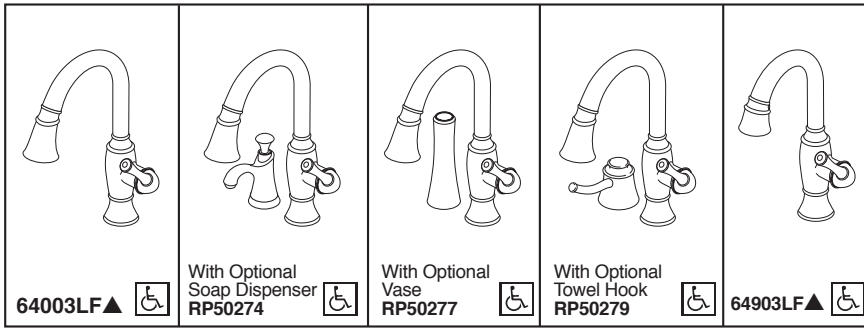

BRIZO® KITCHEN FAUCETS

- Talo® Collection
- Single Handle Deck Mount
- Optional Vase or Towel Hook
- Interchangeable with Soap Dispenser

Submitted Model No.: _____
Specific Features: _____

▲ Designate proper finish suffix

BSP-K-64003LF Rev. M

FEATURES:

- MagneDock® magnetic docking
- Touch-Clean® sprayhead
- SmartTouch® on/off functionality

STANDARD SPECIFICATIONS:

- Maximum 1.8 gpm @ 60 PSI, 6.8 L/Min @ 414 kPa
 - One, two, three, or four hole mount (escutcheon optional)
 - Control mechanism shall be full-motion valve cartridge
 - Rotating spout
 - Red/blue indicator markings
 - Four-function wand; Aerated stream, full spray, volume control, and pause (64003LF)
 - Two-function wand; Aerated stream and full spray (64903LF)
 - Dual integral check valves in sprayer
 - LED indicator light signals on-off, water temperature and when batteries run low
 - Uses 6 AA (included) or 6 C (optional) batteries
 - Optional (EP73954) 120V AC adapter available (3 prong grounded outlet required)
 - Quick connect hoses
- Note: See 63903LF-* for matching bar/prep