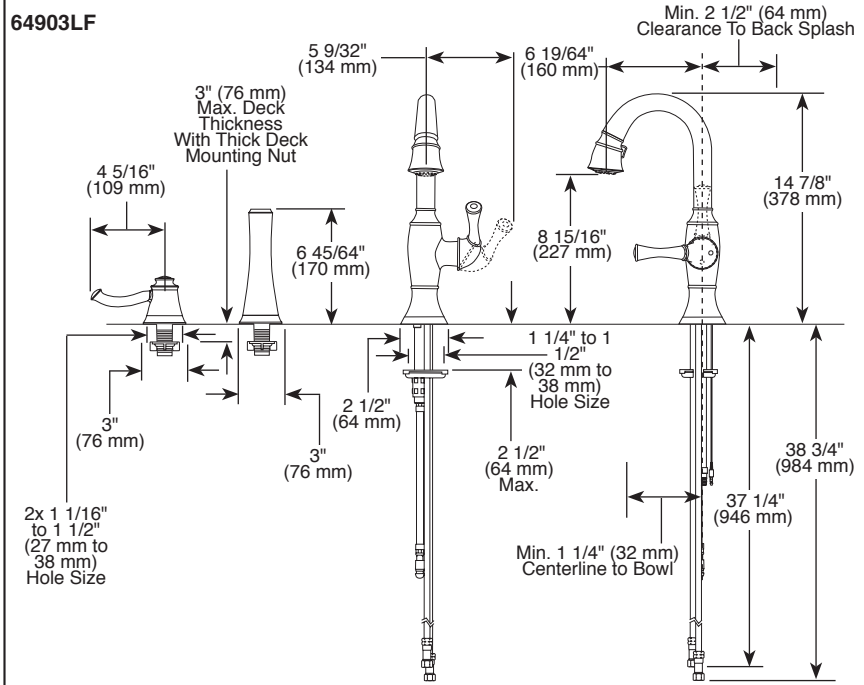

BRIZO® KITCHEN FAUCETS

- Talo® Collection
- Single Handle Deck Mount
- Optional Vase or Towel Hook
- Interchangeable with Soap Dispenser

Submitted Model No.: _____
Specific Features: _____

▲ Designate proper finish suffix

BSP-K-64003LF Rev. M

FEATURES:

- MagneDock® magnetic docking
- Touch-Clean® sprayhead
- SmartTouch® on/off functionality

STANDARD SPECIFICATIONS:

- Maximum 1.8 gpm @ 60 PSI, 6.8 L/Min @ 414 kPa
 - One, two, three, or four hole mount (escutcheon optional)
 - Control mechanism shall be full-motion valve cartridge
 - Rotating spout
 - Red/blue indicator markings
 - Four-function wand; Aerated stream, full spray, volume control, and pause (64003LF)
 - Two-function wand; Aerated stream and full spray (64903LF)
 - Dual integral check valves in sprayer
 - LED indicator light signals on-off, water temperature and when batteries run low
 - Uses 6 AA (included) or 6 C (optional) batteries
 - Optional (EP73954) 120V AC adapter available (3 prong grounded outlet required)
 - Quick connect hoses
- Note: See 63903LF-* for matching bar/prep