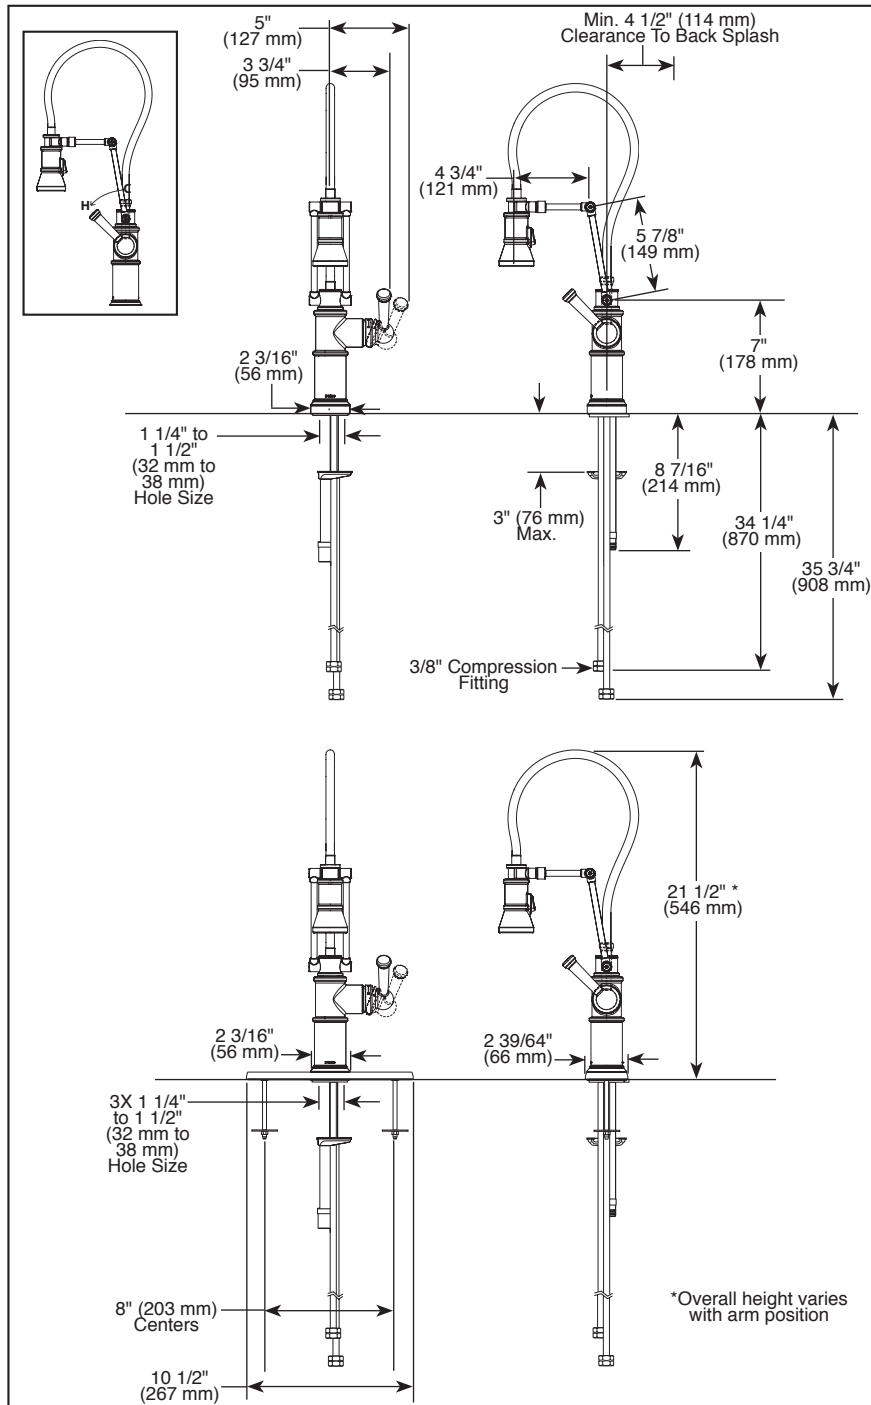

BRIZO®

KITCHEN FAUCETS

- Artesso™ Collection
- Single Handle Articulating Deck Mount

63225LF▲

With Optional
Escutcheon RP71451▲

Submitted Model No.: _____

Specific Features: _____

FEATURES:

- MagneDock® Magnetic Docking

STANDARD SPECIFICATIONS:

- Maximum 1.8 gpm @ 60 psi, 6.8L/min @ 414 kPa
- One or three hole mount (escutcheon optional)
- Diamond coated ceramic cartridge
- Quick connect hoses
- Arm rotates 360°
- 23" (584 mm) above-deck exposed hose
- Two-function wand: aerated stream or spray
- Dual integral check valves in sprayer

Note: Exterior arm screws are decorative and will NOT need to be tightened during the lifetime of the faucet. Turning or removing screws may hinder arm functionality and will void the faucet warranty.