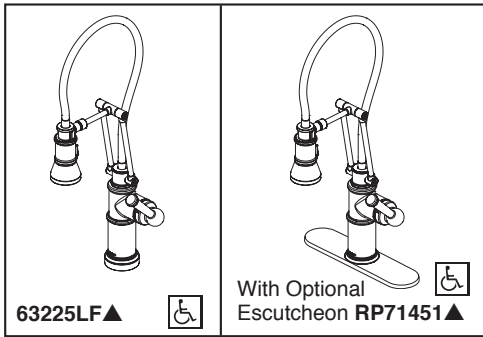

BRIZO®

KITCHEN FAUCETS

- Artesso™ Collection
- Single Handle Articulating Deck Mount

63225LF▲

With Optional
Escutcheon RP71451▲

Submitted Model No.: _____

Specific Features: _____

FEATURES:

- MagneDock® Magnetic Docking

STANDARD SPECIFICATIONS:

- Maximum 1.8 gpm @ 60 psi, 6.8L/min @ 414 kPa
- One or three hole mount (escutcheon optional)
- Diamond coated ceramic cartridge
- Quick connect hoses
- Arm rotates 360°
- 23" (584 mm) above-deck exposed hose
- Two-function wand: aerated stream or spray
- Dual integral check valves in sprayer

Note: Exterior arm screws are decorative and will NOT need to be tightened during the lifetime of the faucet. Turning or removing screws may hinder arm functionality and will void the faucet warranty.