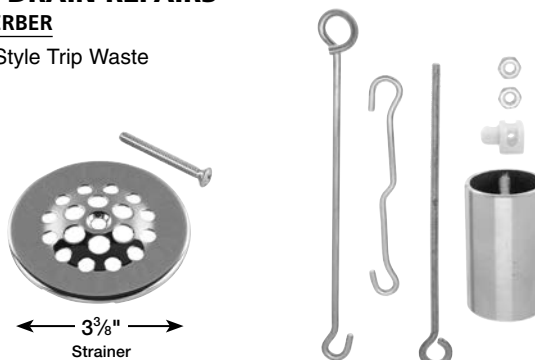

BATH DRAIN REPAIRS FOR GERBER

- New Style Trip Waste